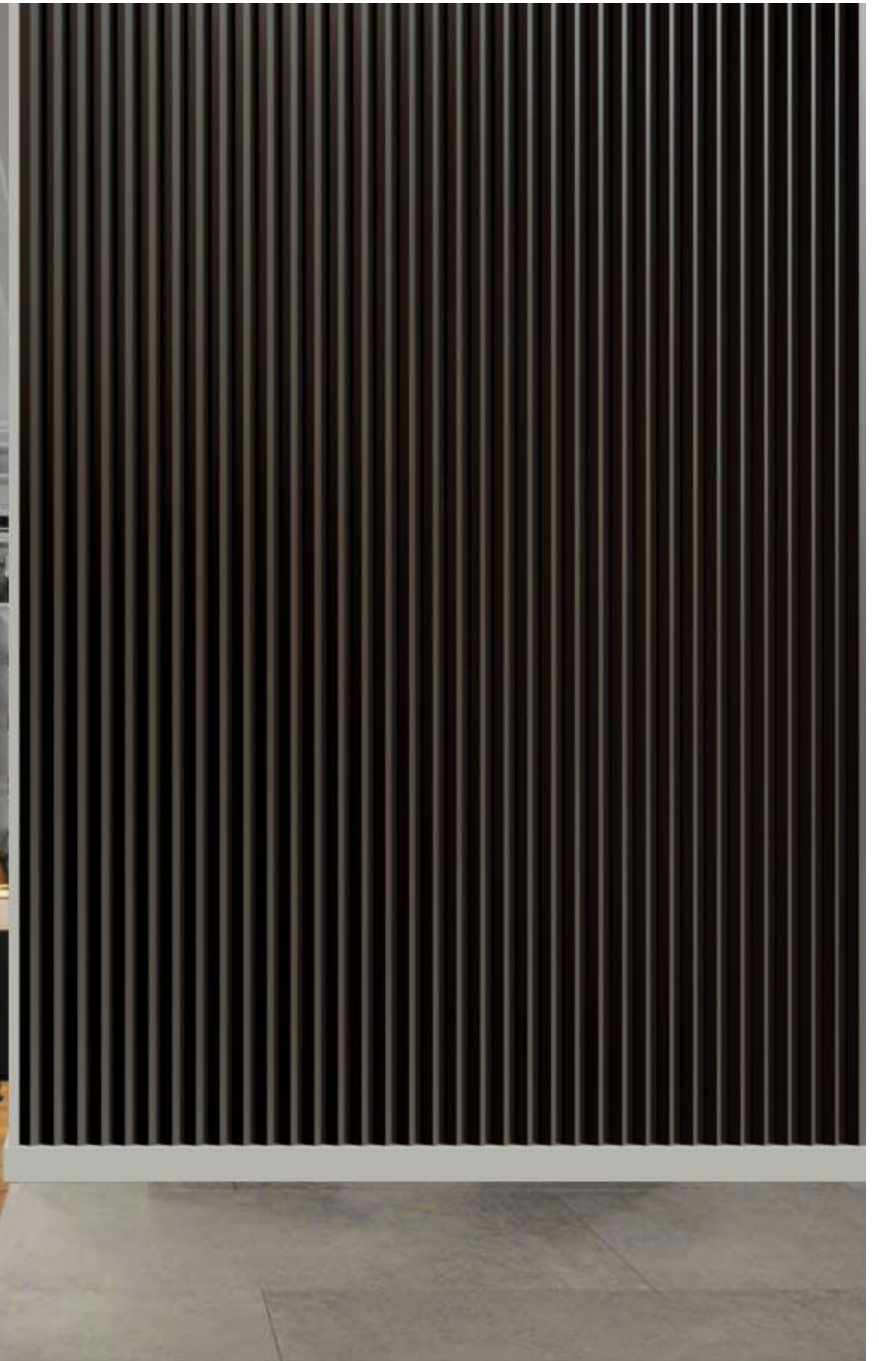

Lamellini Collection

Dimensions: 60 x 100 cm

Material: High quality gypsum composite

Thickness: max. 3 cm

Panel profile view

Lamellini | Model 04

Lamellini Collection

Dimensions: 60 x 100 cm