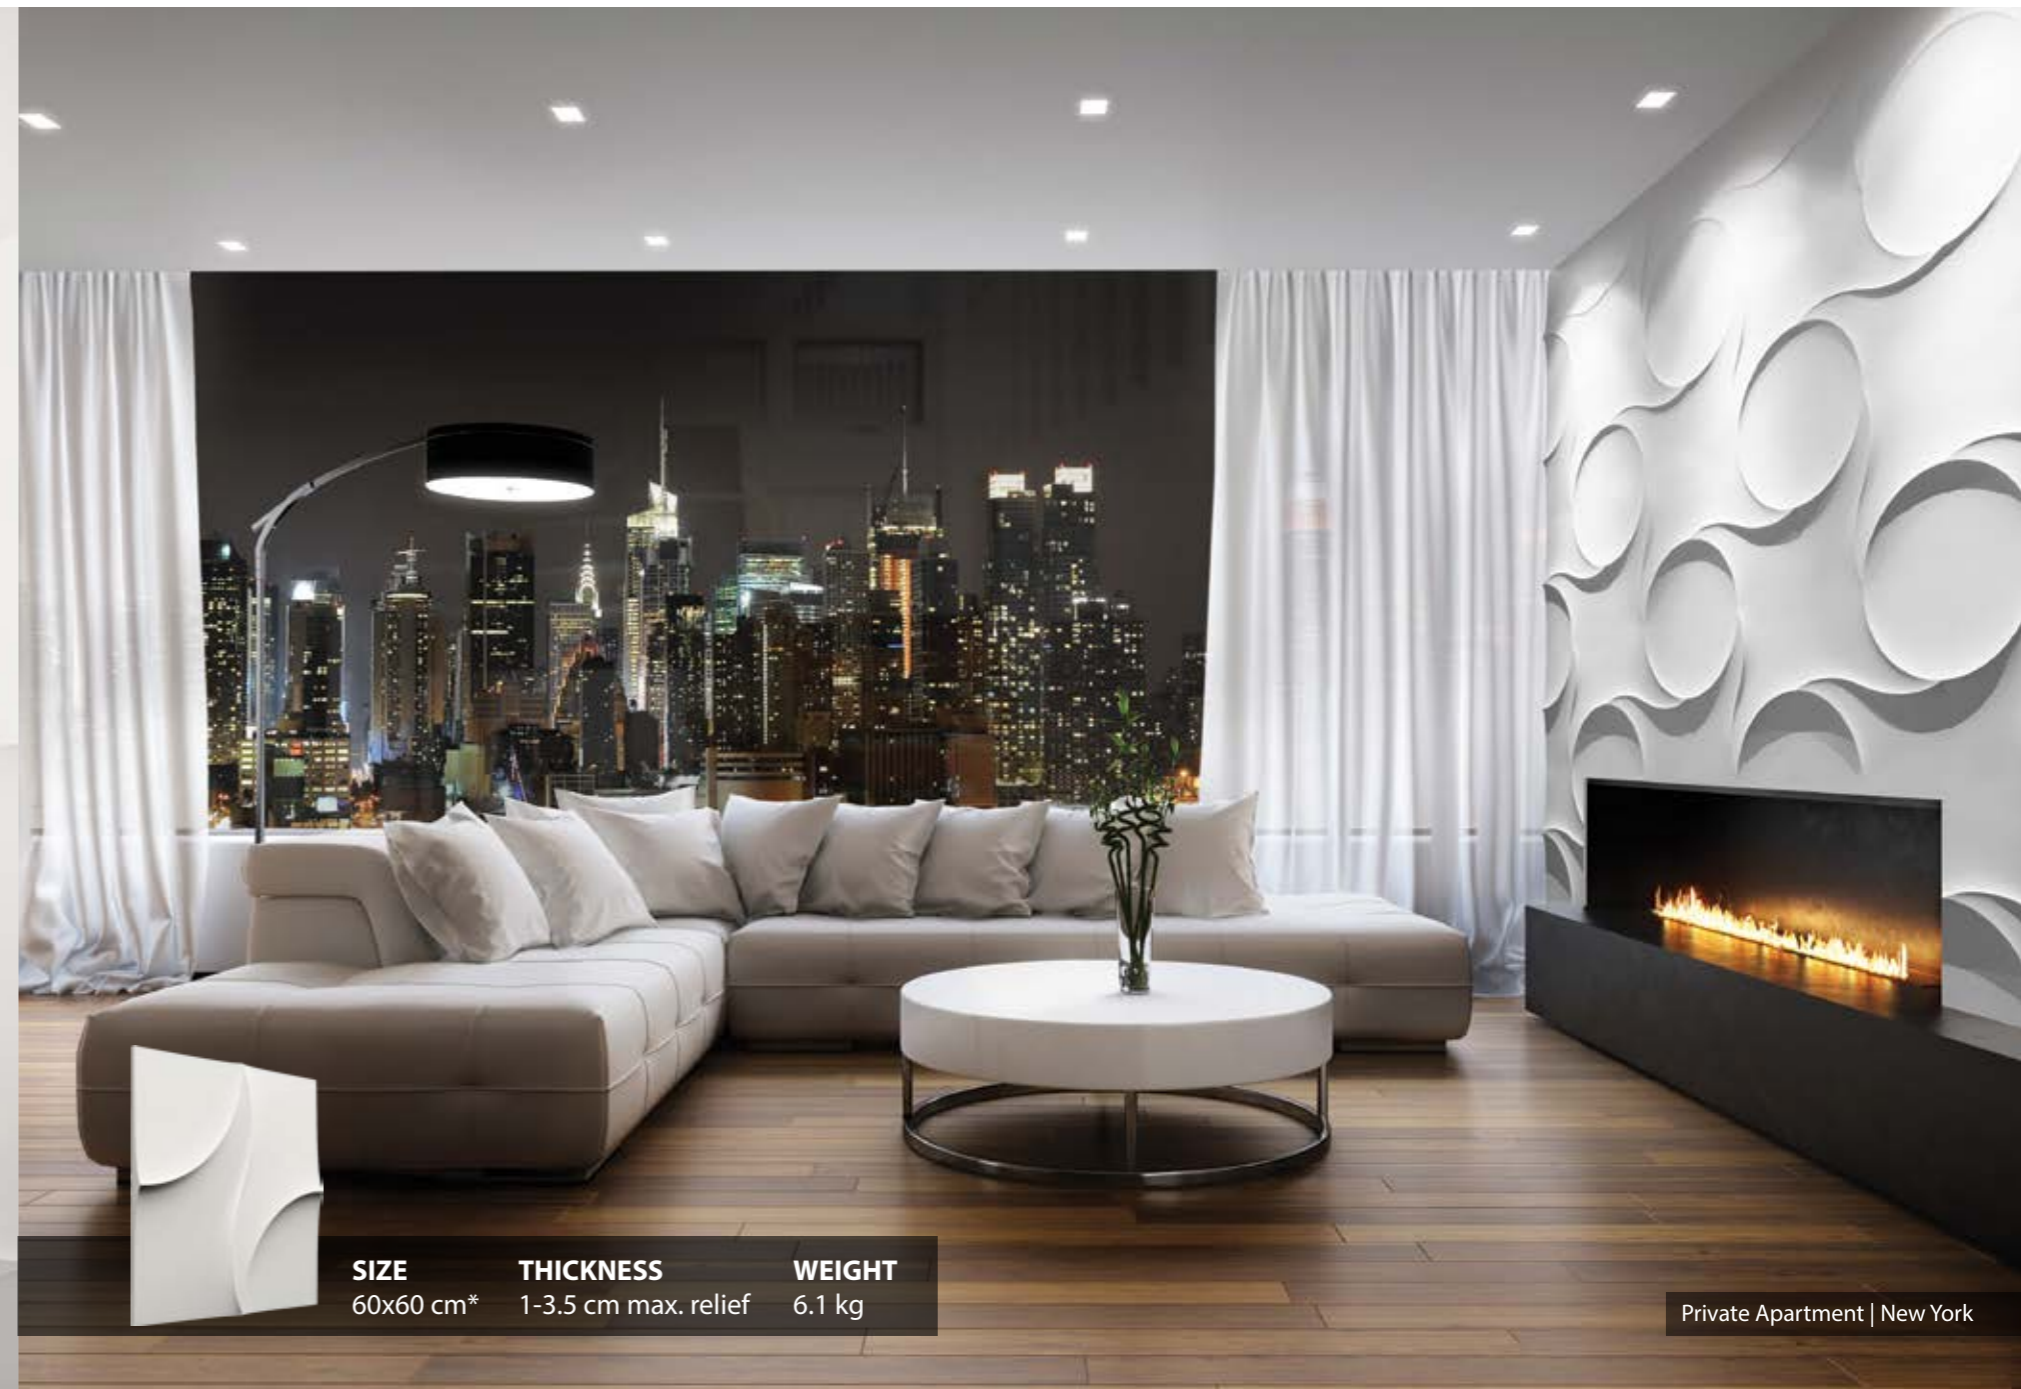

Private Apartment | Toronto

SIZE	THICKNESS	WEIGHT
60x60 cm*	1-1.7 cm max. relief	3.2 kg

Apartment | New York

SIZE	THICKNESS	WEIGHT
70x70 cm*	0.4-2.7 cm max. relief	10 kg

SIZE	THICKNESS	WEIGHT
60x60 cm*	1-3.5 cm max. relief	6.1 kg