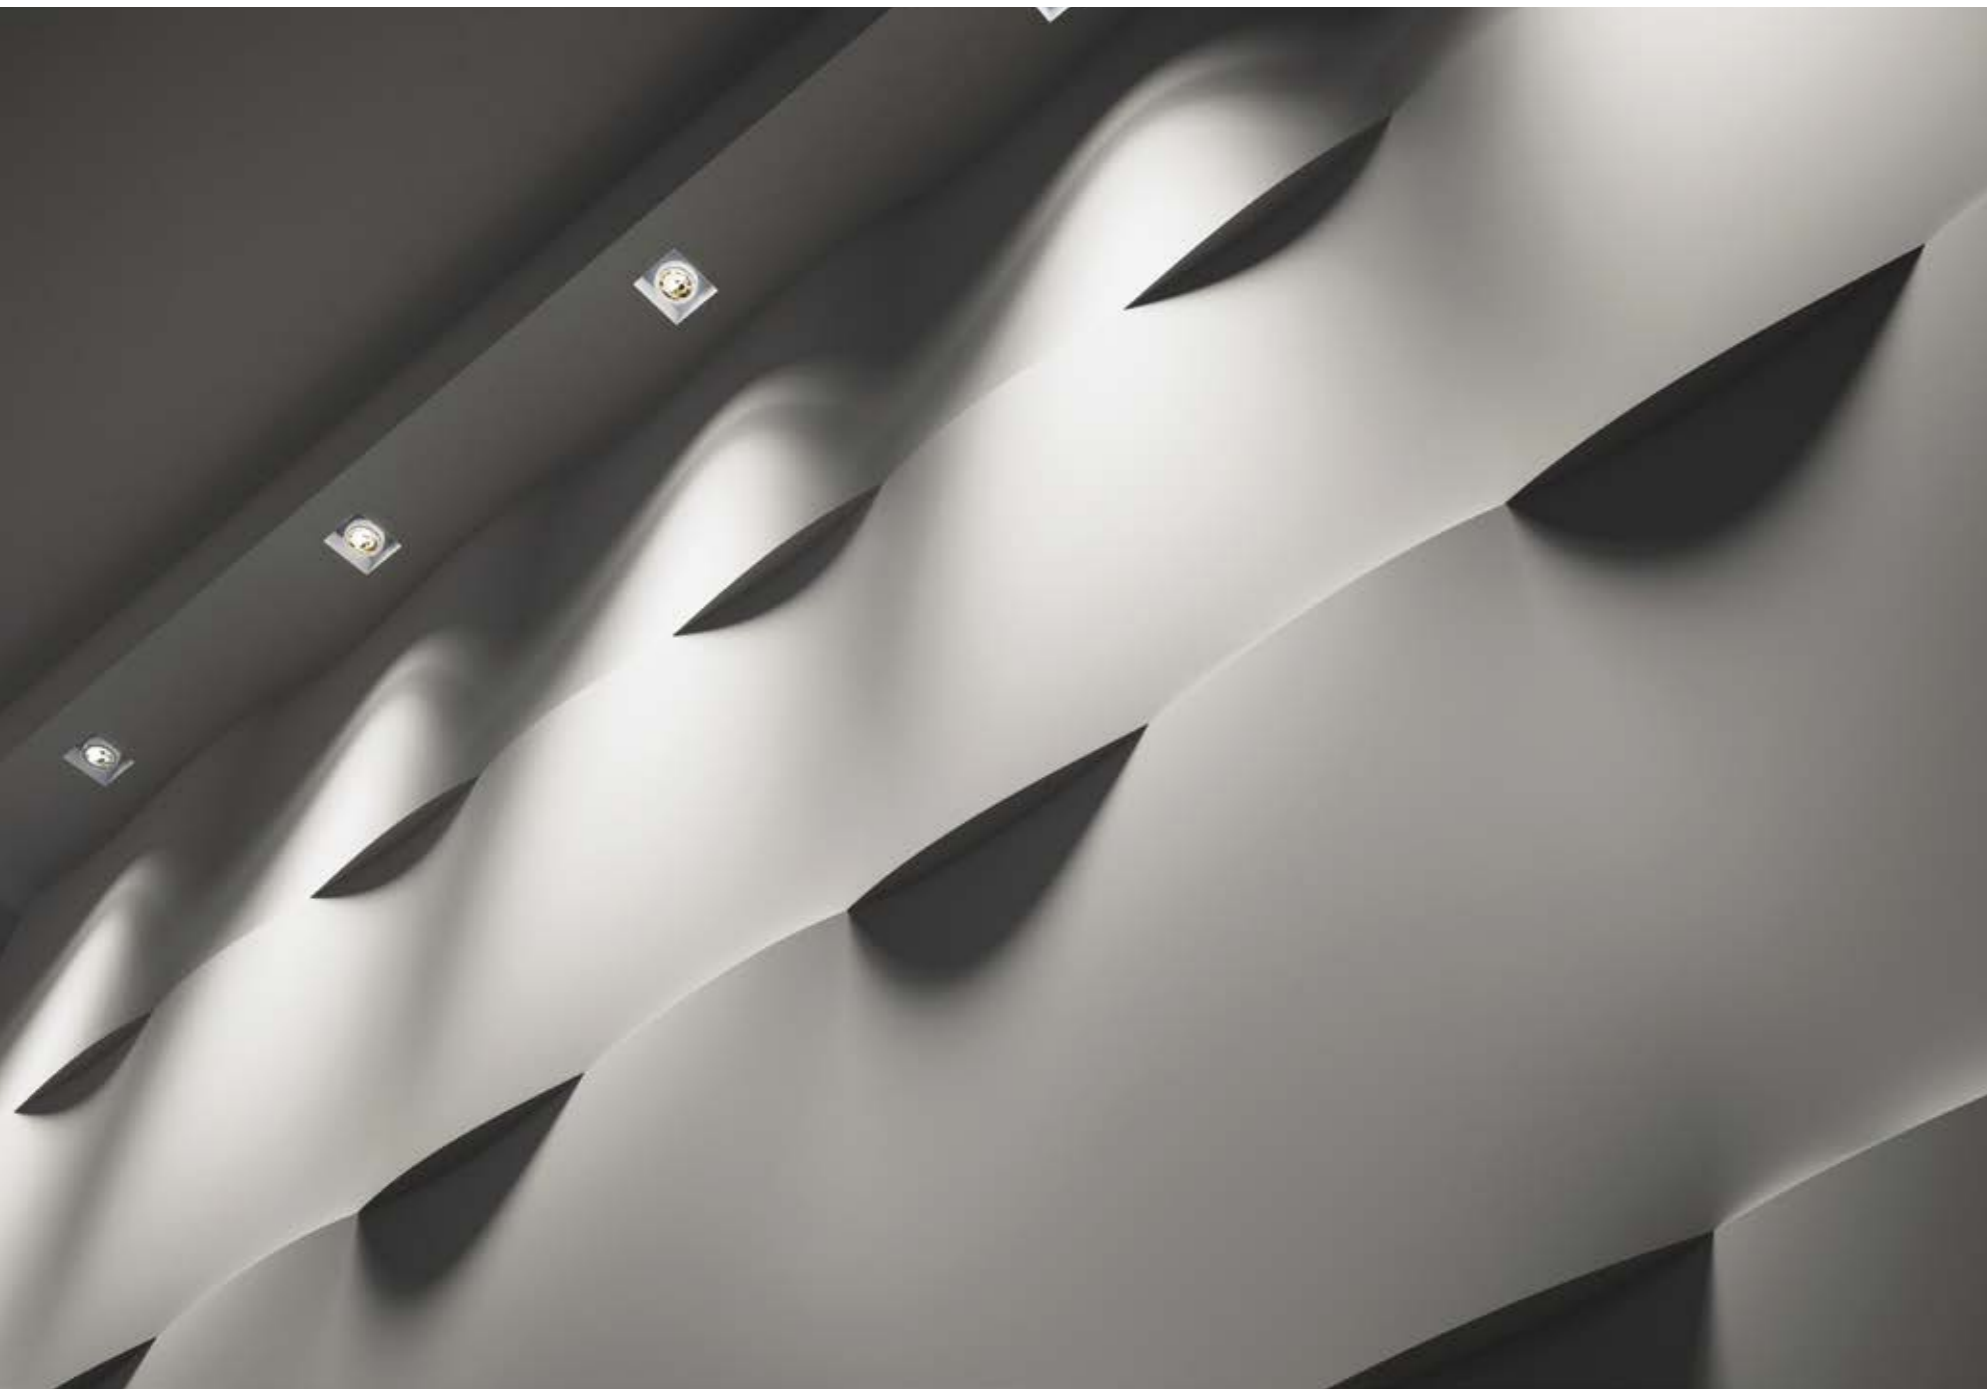

SIZE	THICKNESS	WEIGHT
60x60 cm*	1.3-3.5 cm max. relief	6.2 kg