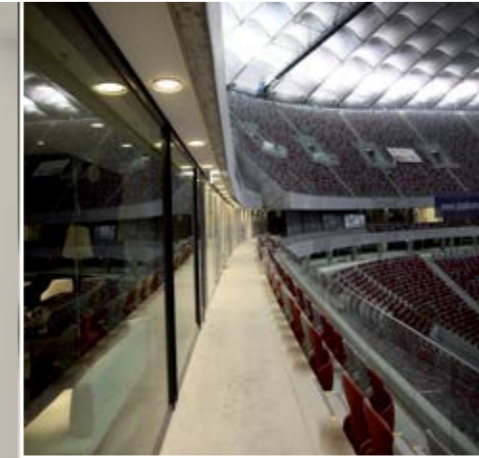

SIZE 60x60 cm*
THICKNESS 1-3.5 cm max. relief
WEIGHT 7.3 kg