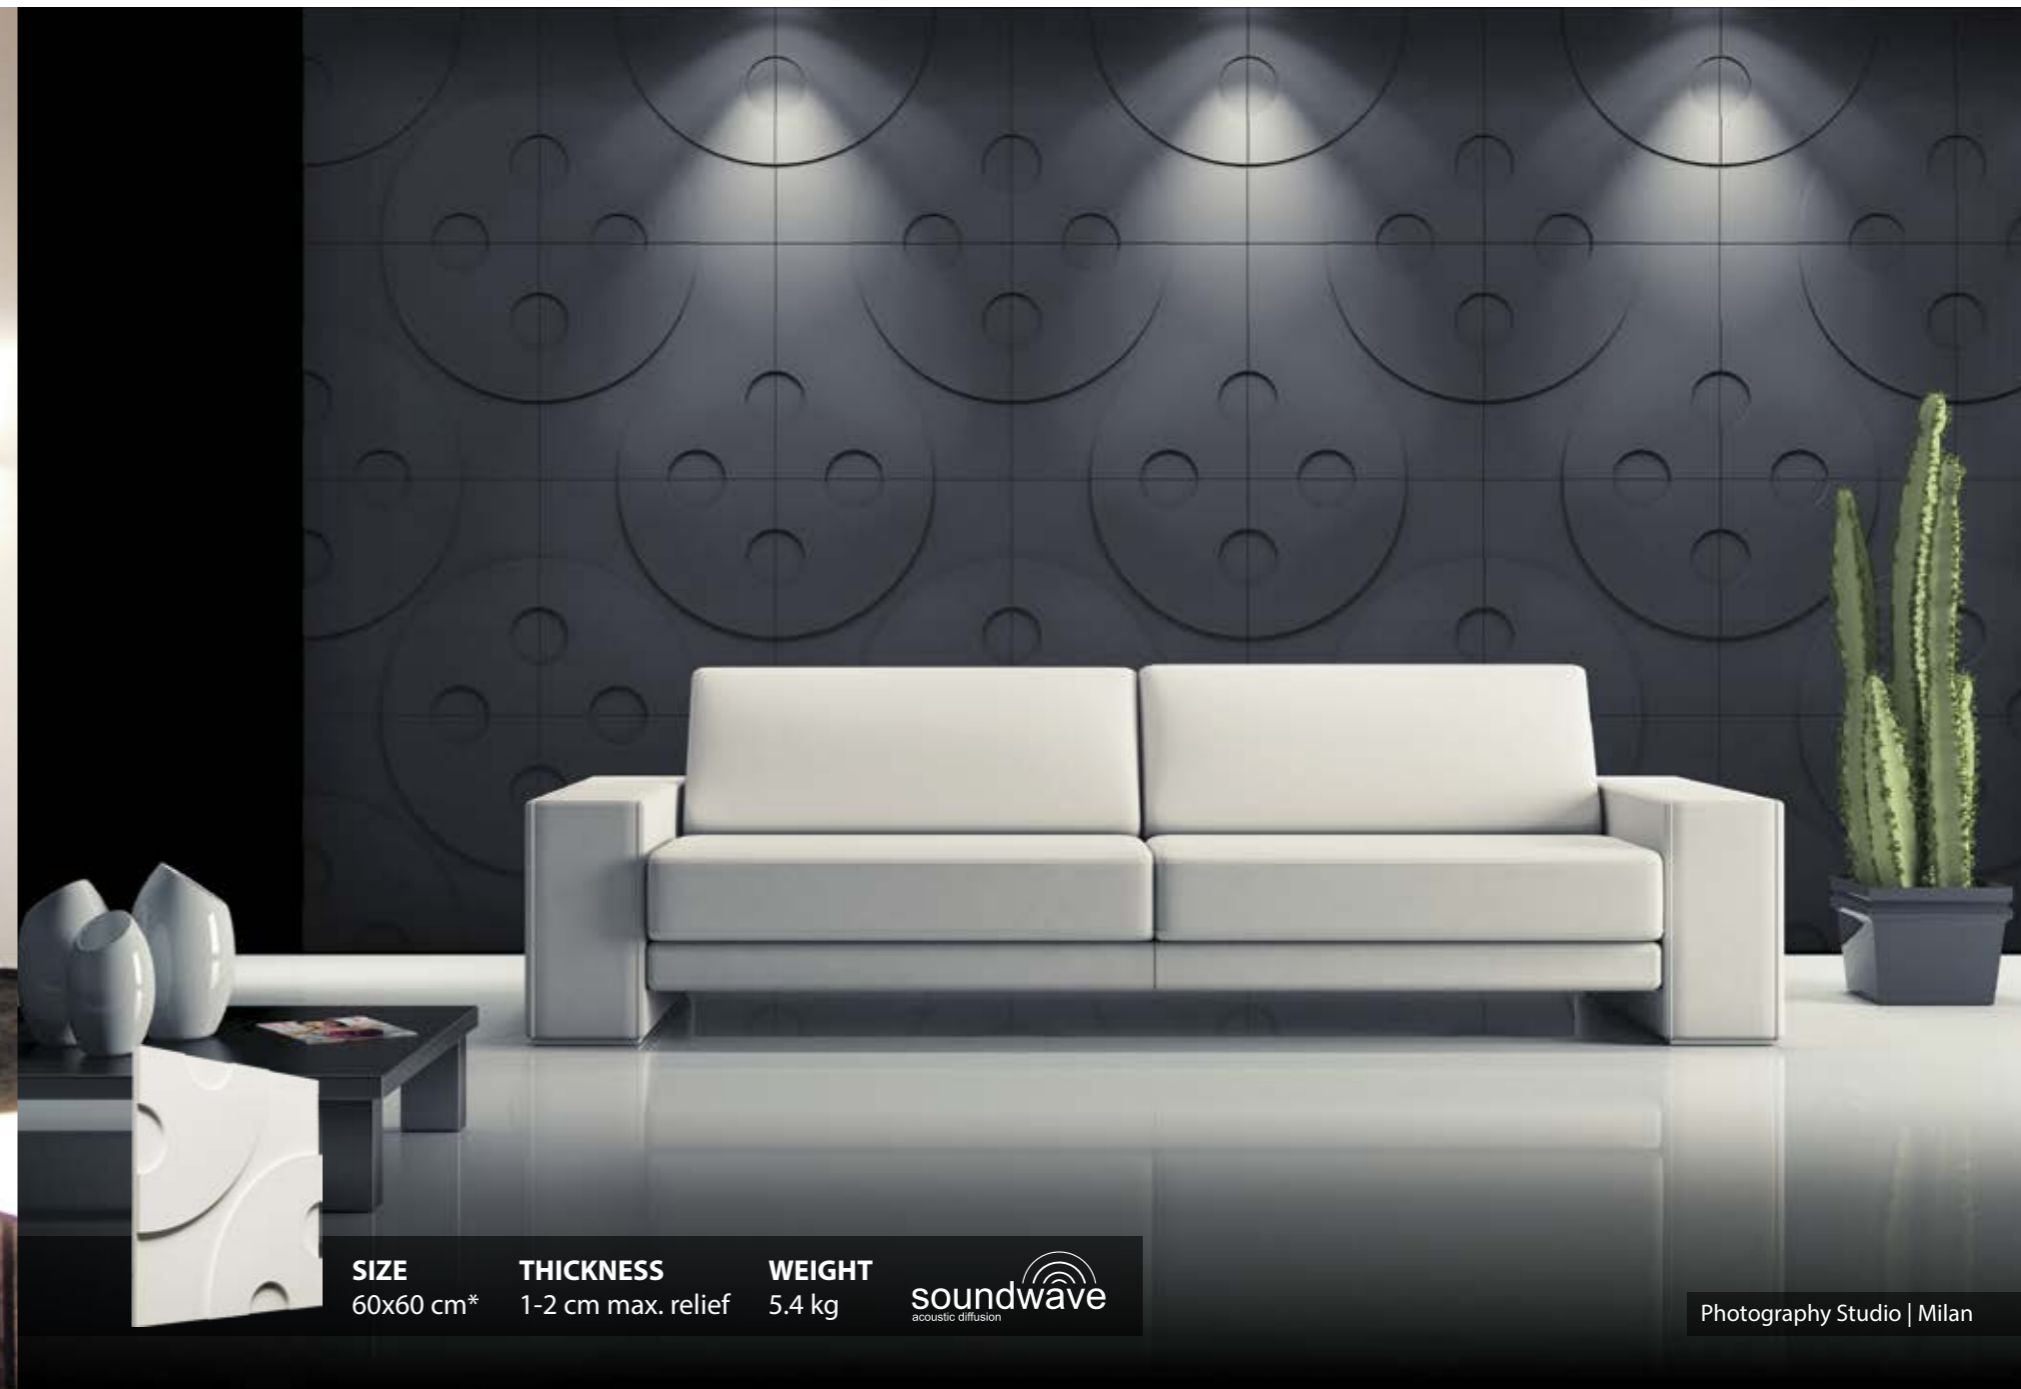

* dimensions tolerance 1 cm, in ordered part up to 1 mm.

Loft Design System Collection
Freedom of design

Panels marked with this logo have acoustic properties

SIZE	THICKNESS	WEIGHT
60x60 cm*	1-3.5 cm max. relief	6.5 kg