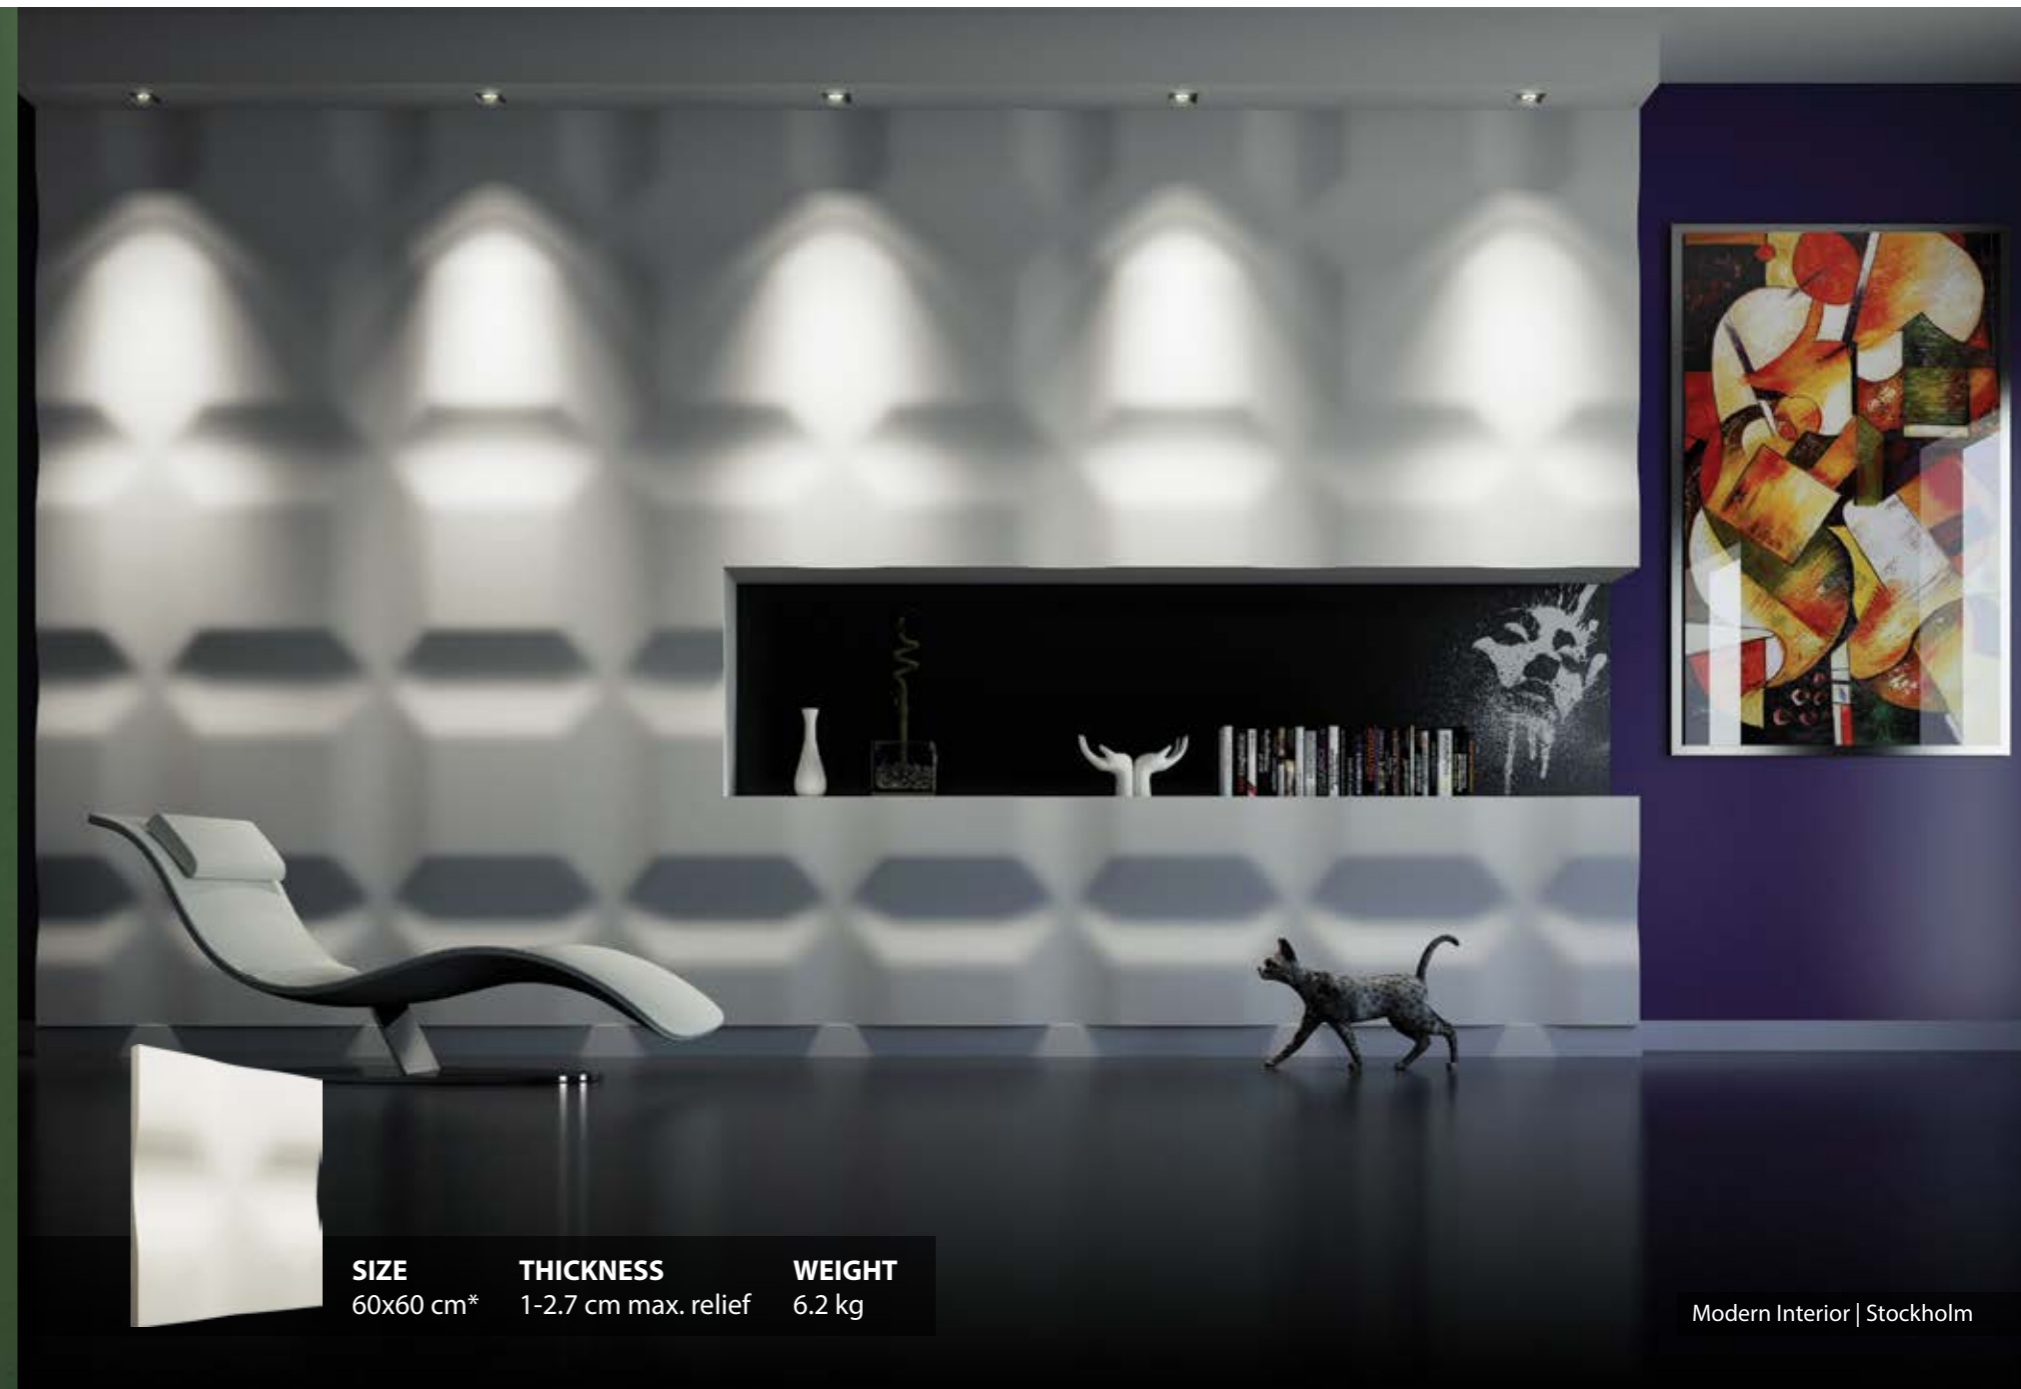

SIZE
60x60 cm*

THICKNESS
1.4-2.4cm max. relief

WEIGHT
6.3 kg

SIZE	THICKNESS	WEIGHT
60x60 cm*	1.6-3 cm max. relief	7.4 kg

SIZE	THICKNESS	WEIGHT
60x60 cm*	1-2.7 cm max. relief	6.2 kg

SIZE	THICKNESS	WEIGHT
60x60 cm*	1-2.4 cm max. relief	6.3 kg