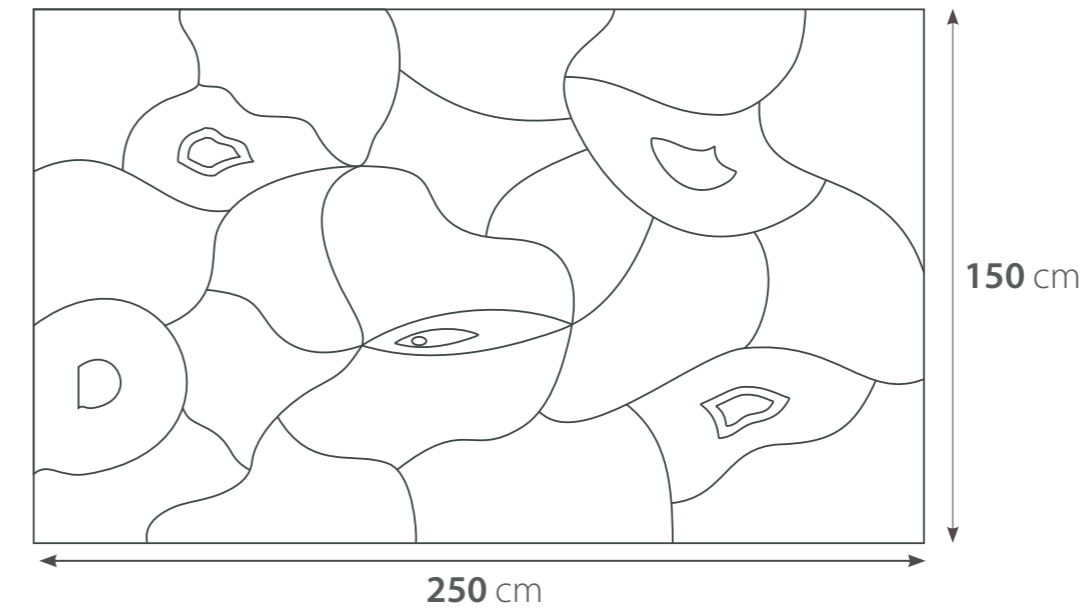

Mural™ by LOFT DESIGN SYSTEM

Genuine product with certificate of authenticity

Panel dimension	Various sizes
Overall dimension	250x150 cm
Quantity	23 pcs.
Thickness	2.2 cm max.