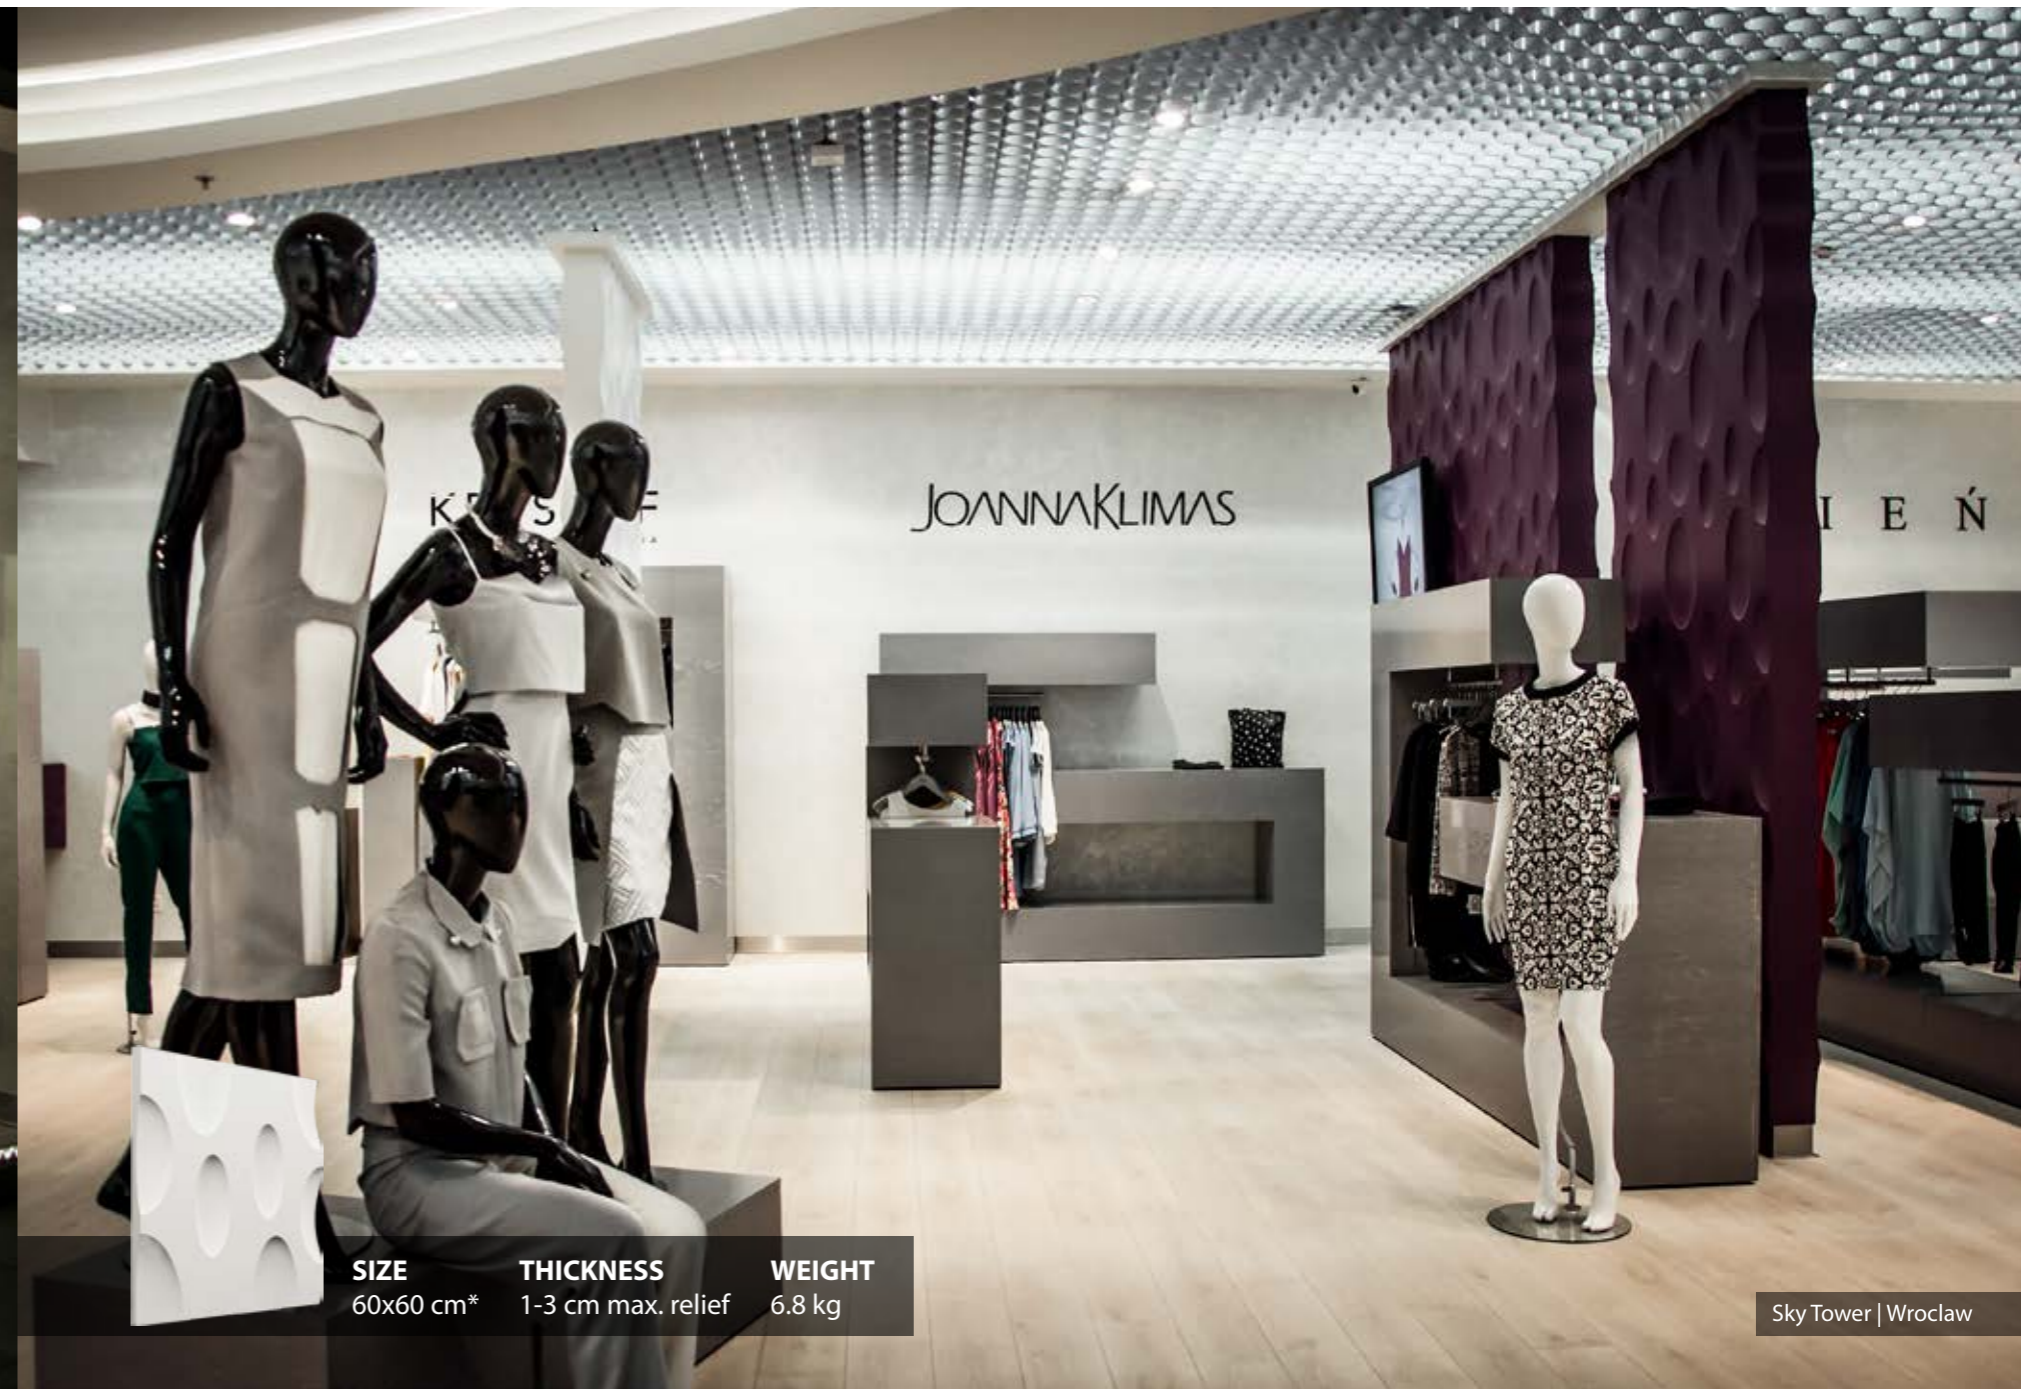

SIZE	THICKNESS	WEIGHT
60x60 cm*	1-3 cm max. relief	6.8 kg