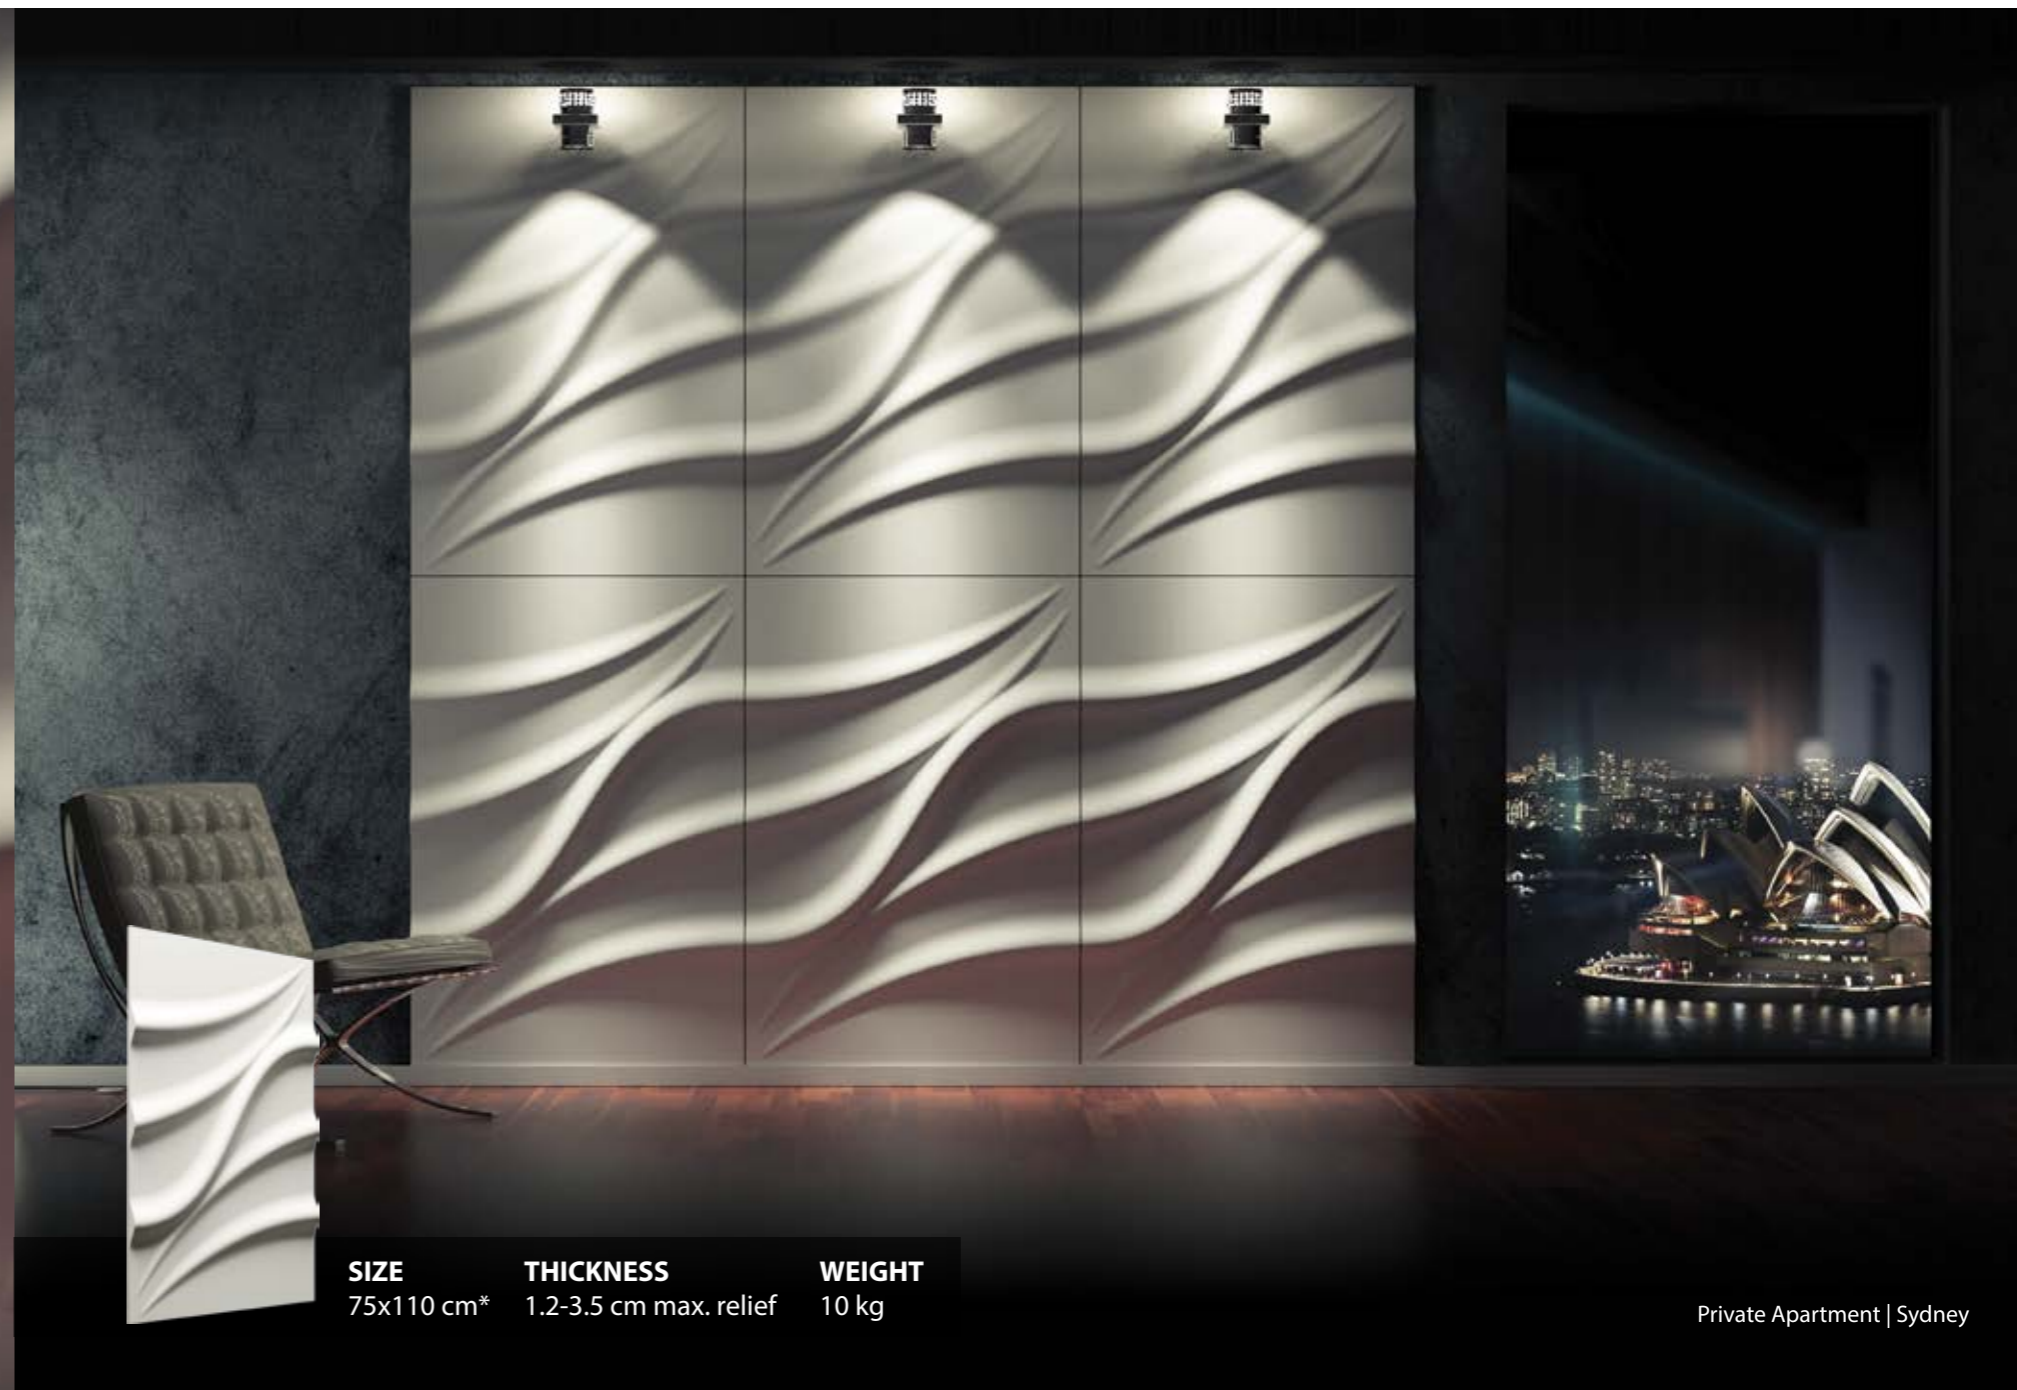

SIZE	THICKNESS	WEIGHT
75x110 cm*	1.2-3.5 cm max. relief	10 kg