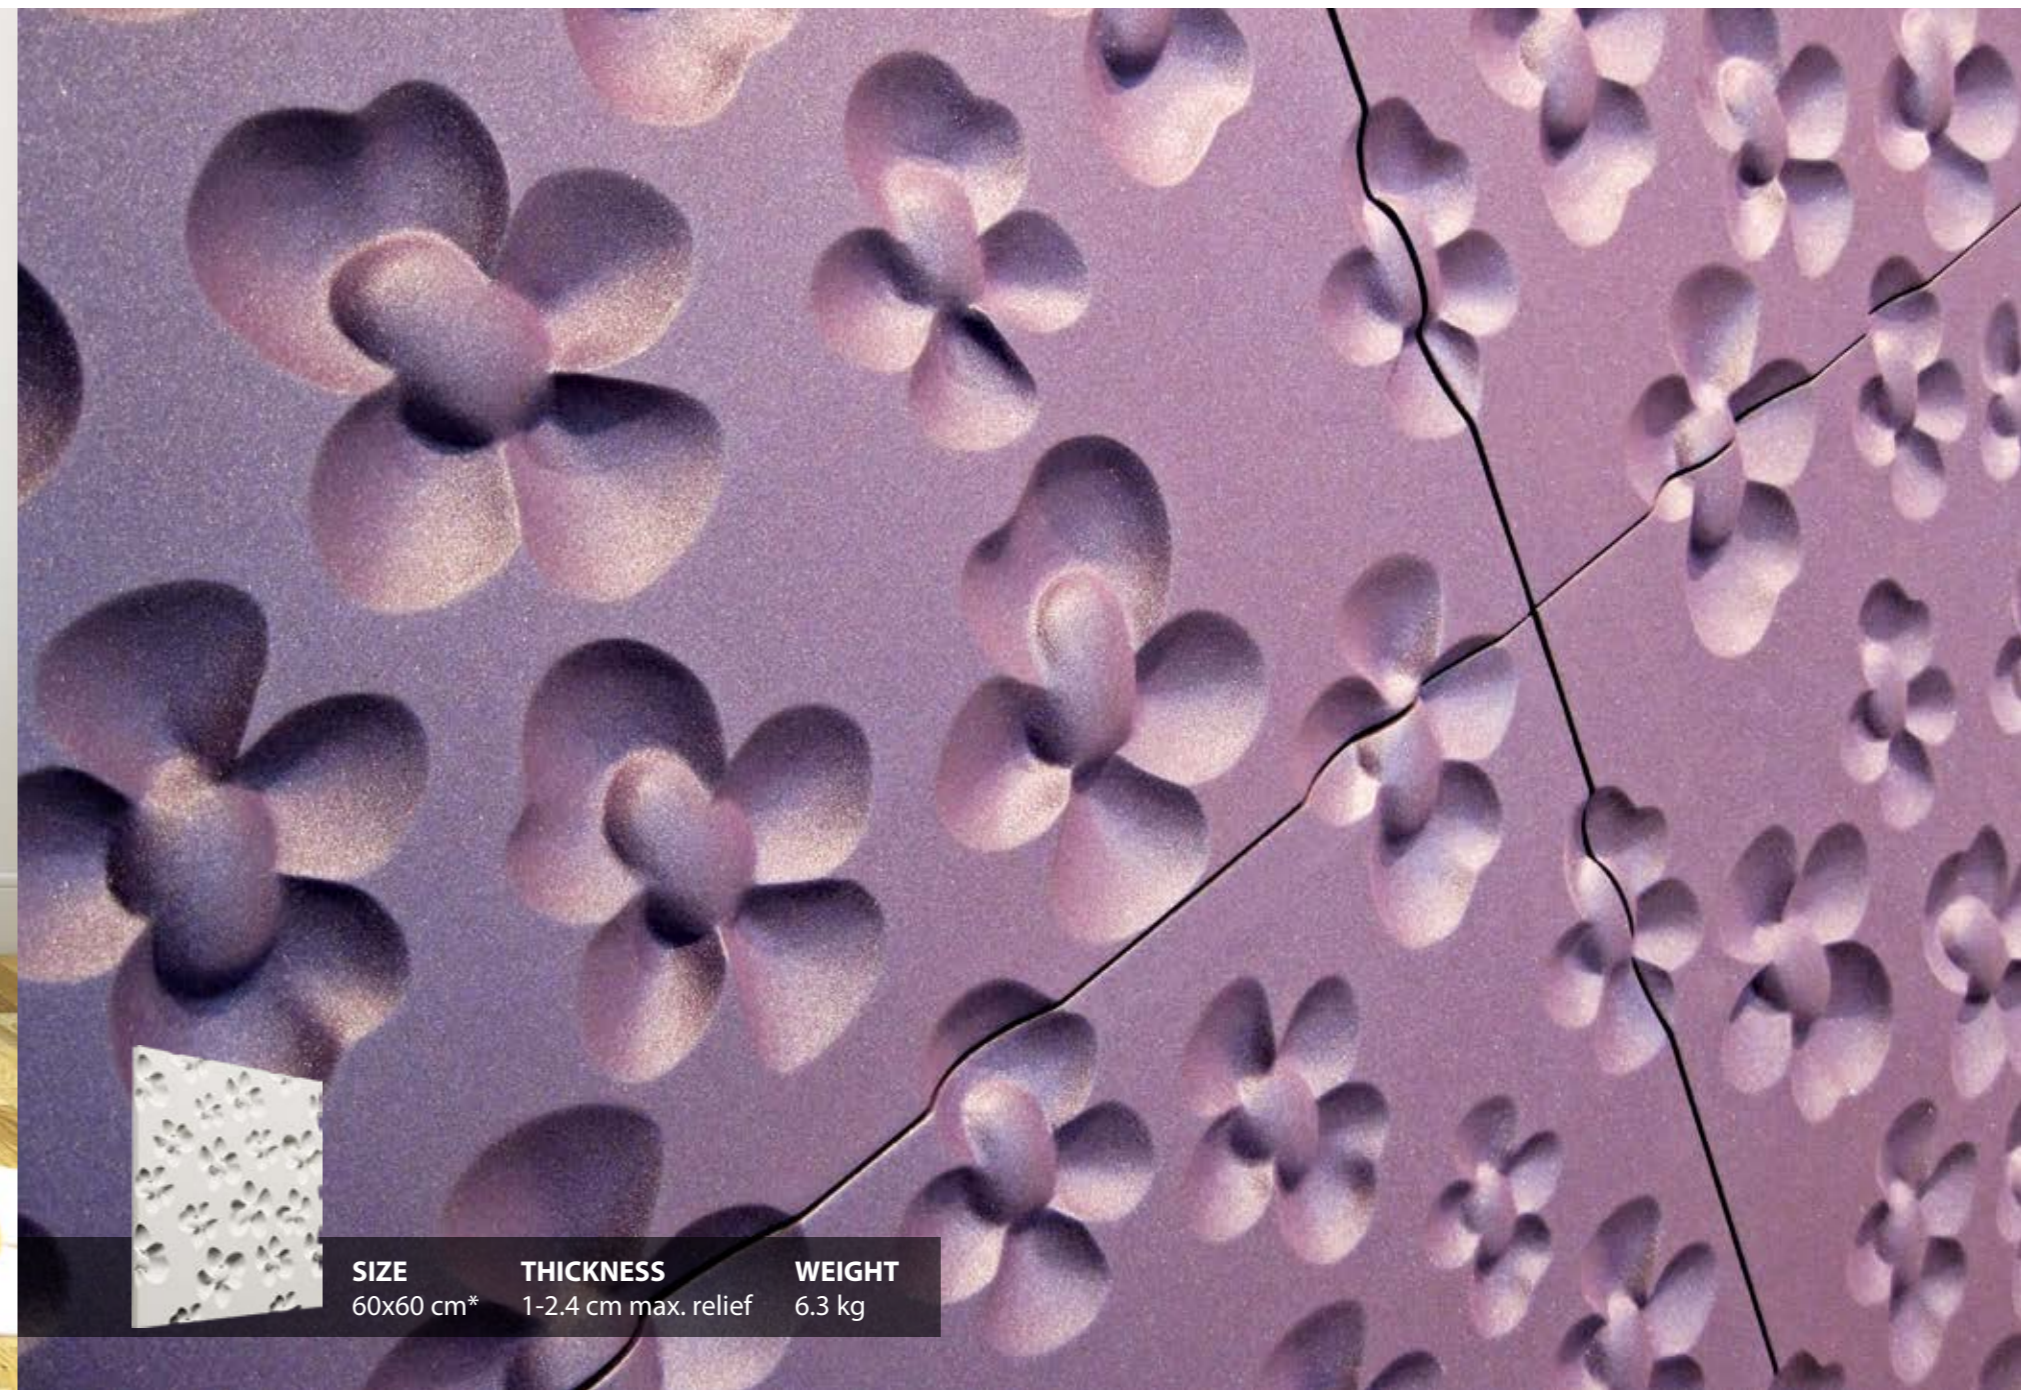

SIZE
60x60 cm*

THICKNESS
1.4-2.4cm max. relief

WEIGHT
6.3 kg

SIZE	THICKNESS	WEIGHT
60x60 cm*	1.6-3 cm max. relief	7.4 kg

SIZE	THICKNESS	WEIGHT
60x60 cm*	1-2.7 cm max. relief	6.2 kg

SIZE	THICKNESS	WEIGHT
60x60 cm*	1-2.4 cm max. relief	6.3 kg