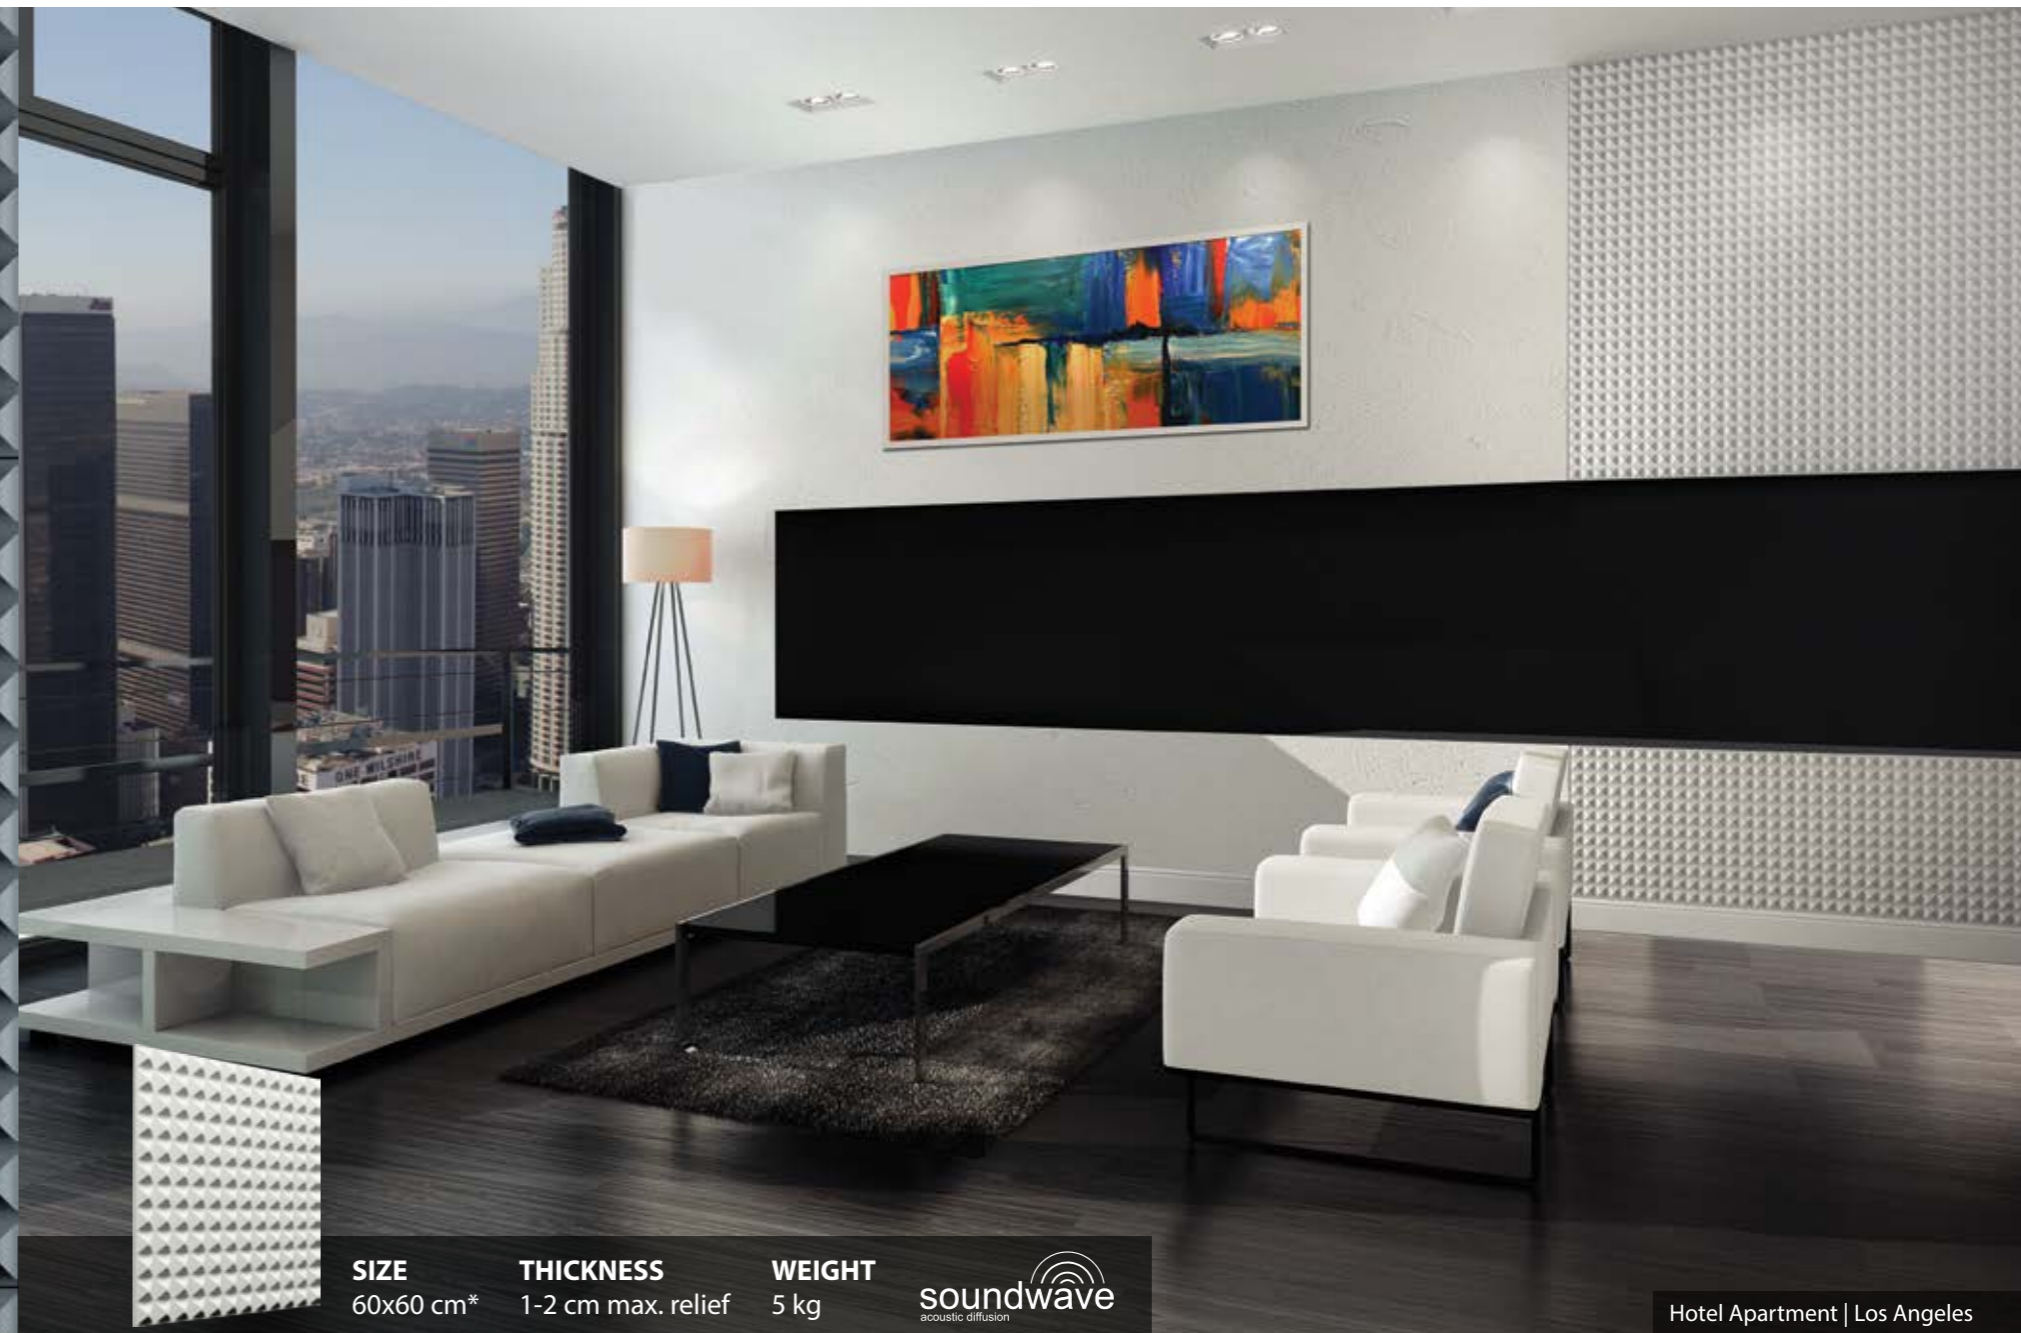

SIZE 60x60 cm*
THICKNESS 1-2 cm max. relief
WEIGHT 5 kg