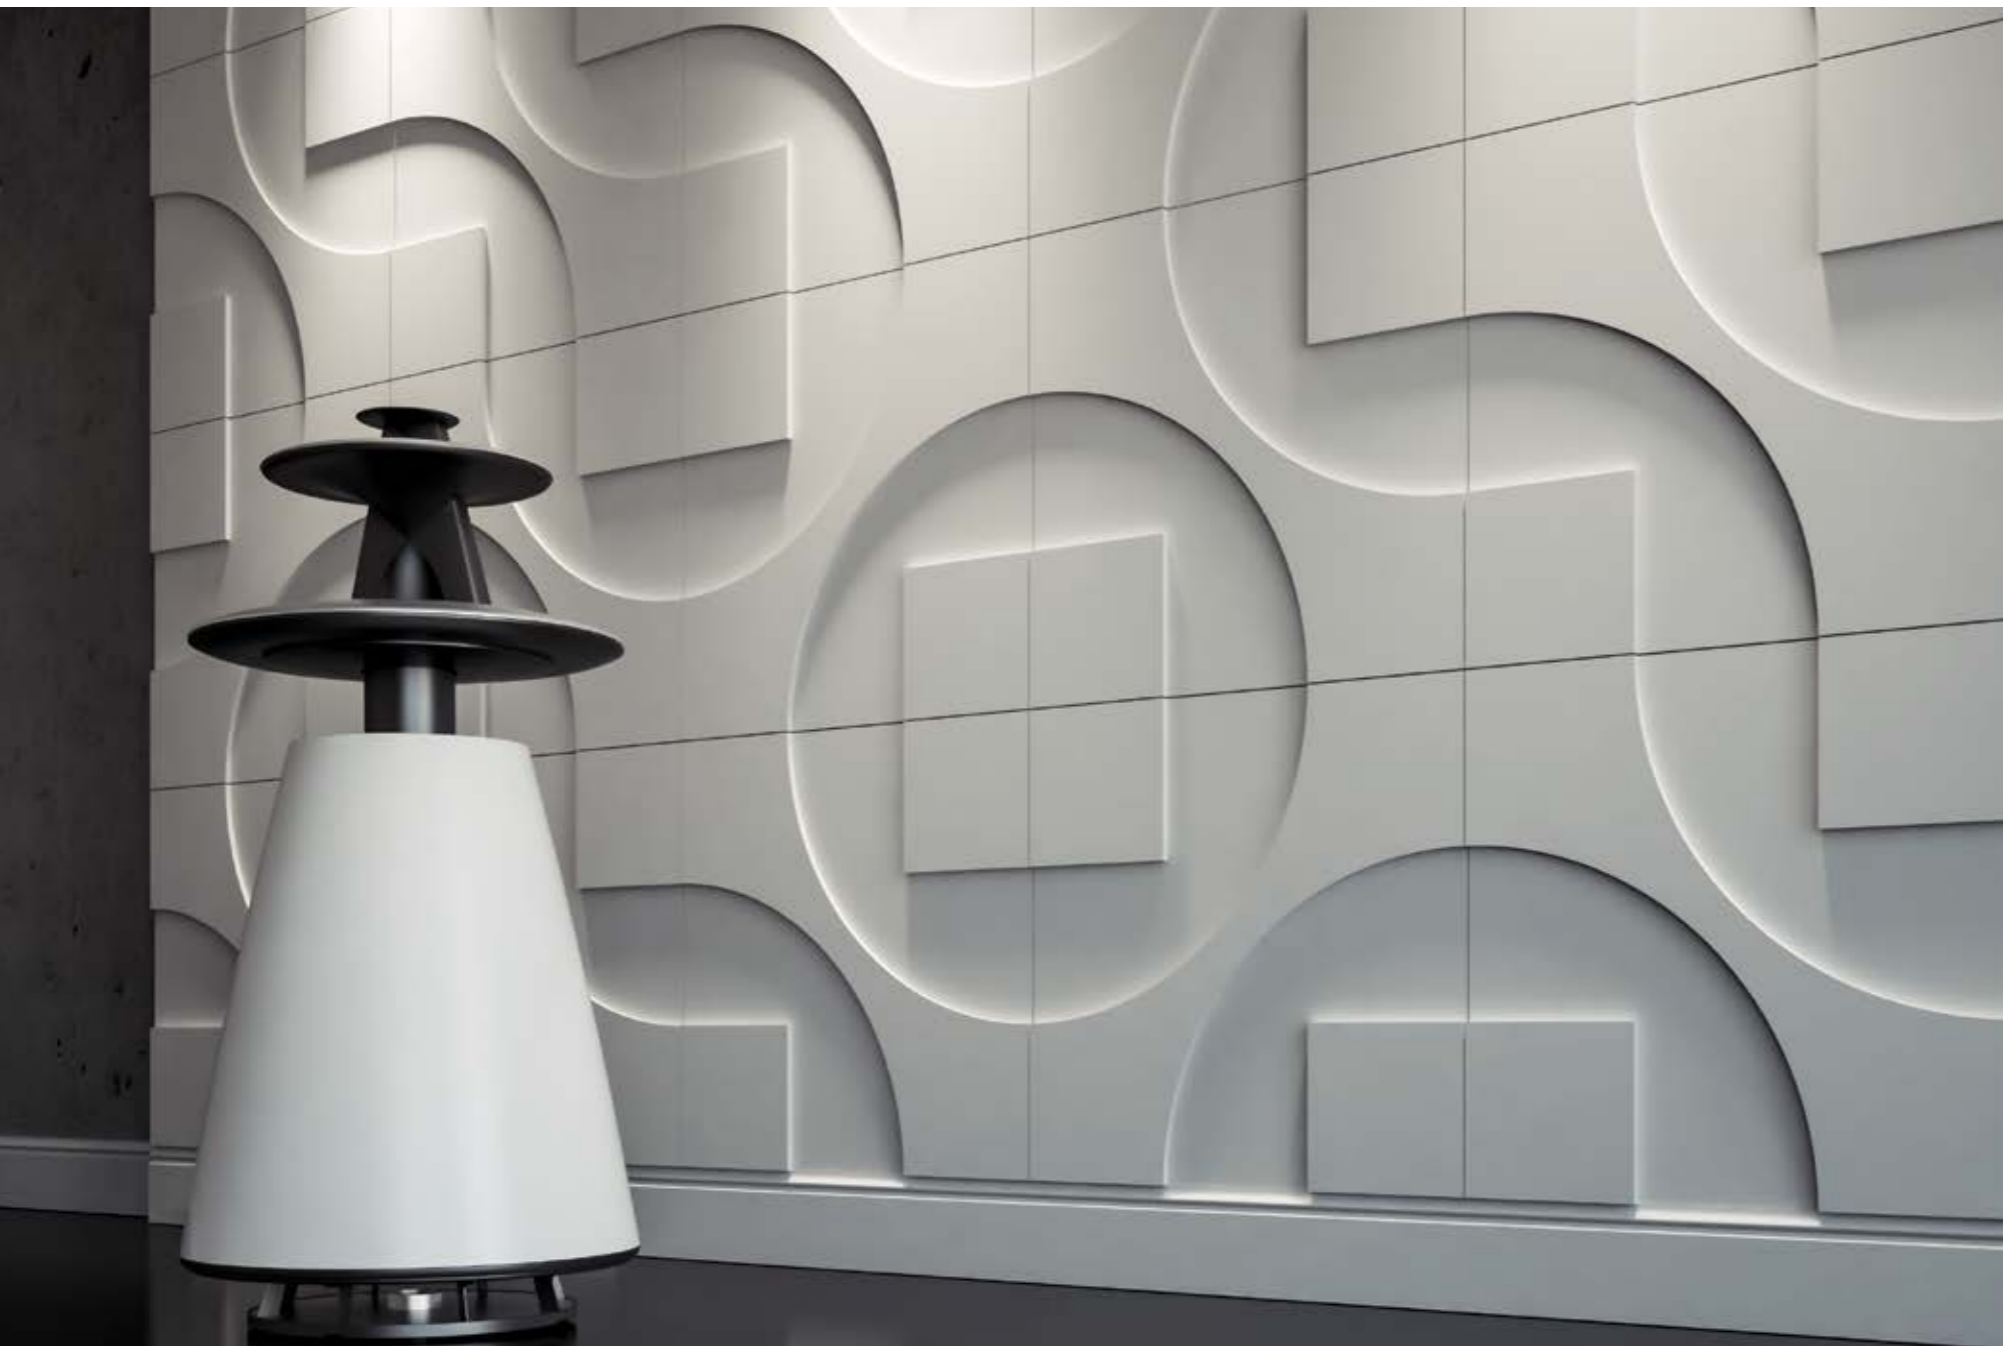

SIZE 60x60 cm* **THICKNESS** 1-2 cm max. relief **WEIGHT** 5.4 kg **soundwave**
acoustic diffusion

SIZE 60x60 cm*
THICKNESS 1-3.5 cm max. relief
WEIGHT 7.3 kg

SIZE	THICKNESS	WEIGHT
60x60 cm*	1-3 cm max. relief	6.8 kg