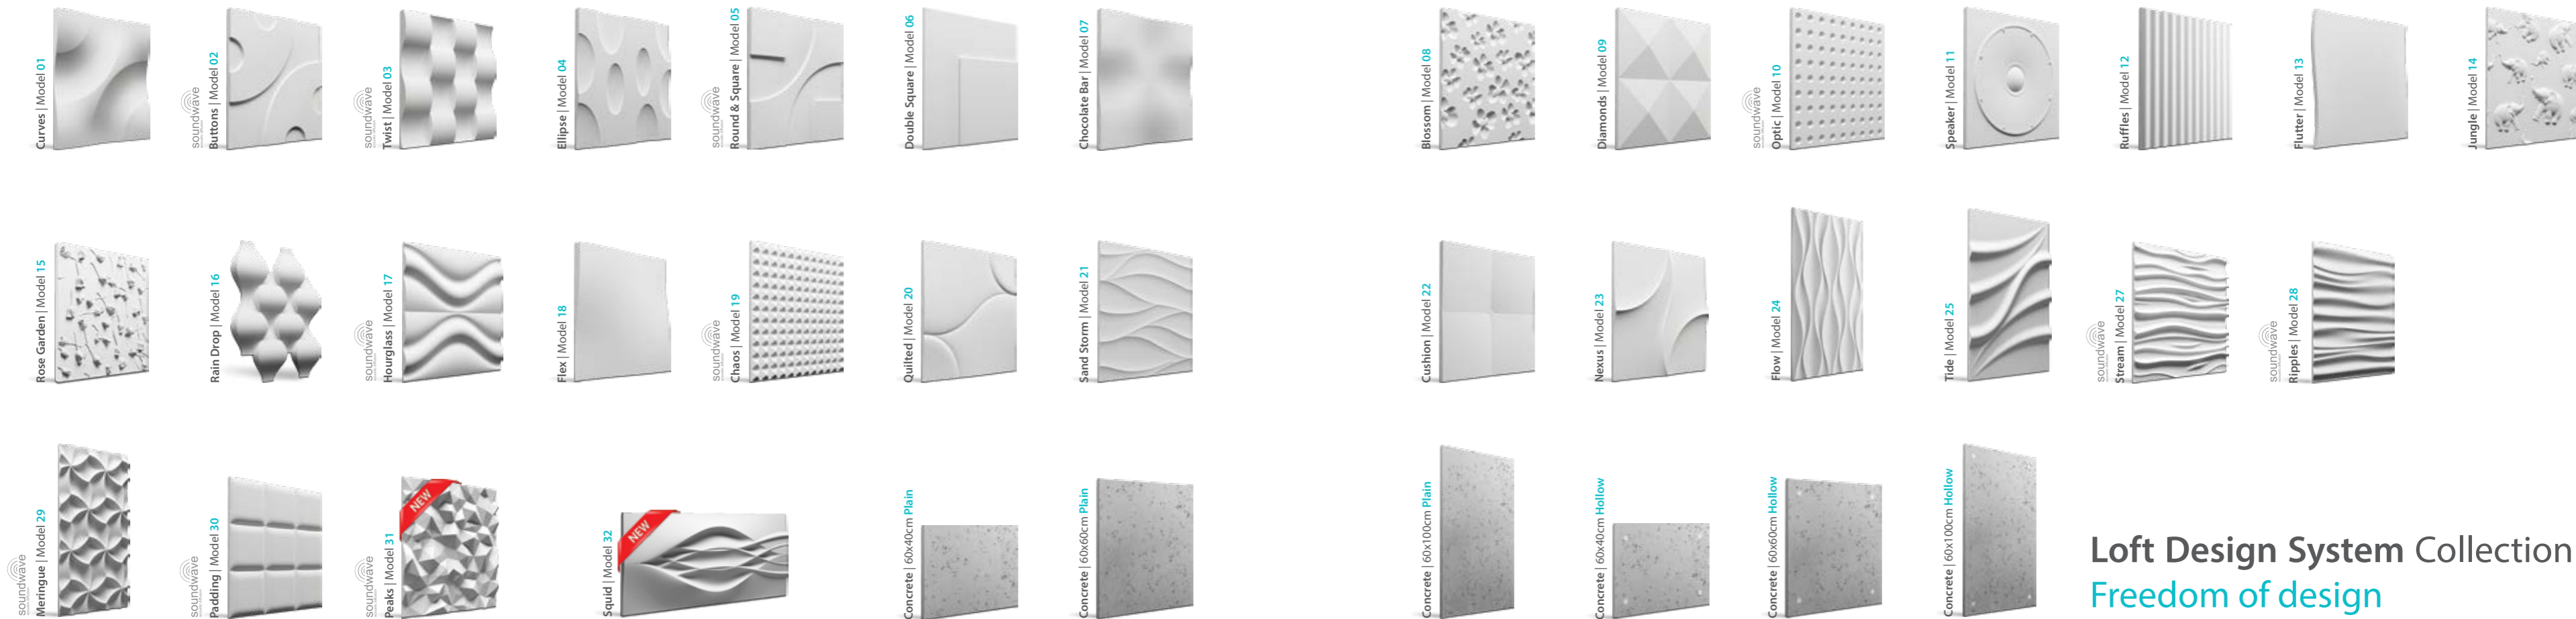

240 cm

480 cm

Panel dimension	60x60 cm
Overall dimension	480x240 cm
Quantity	32 pcs.
Thickness	0.6-1.8 cm max.

3D decorative panels are the perfect solution for all kinds of interiors. Break the monotonous look of your plain walls with 3D Loft Design System panels. Loft System Collection, which is constantly being developed by specialists in interior design, will bring unusual character to every interior.