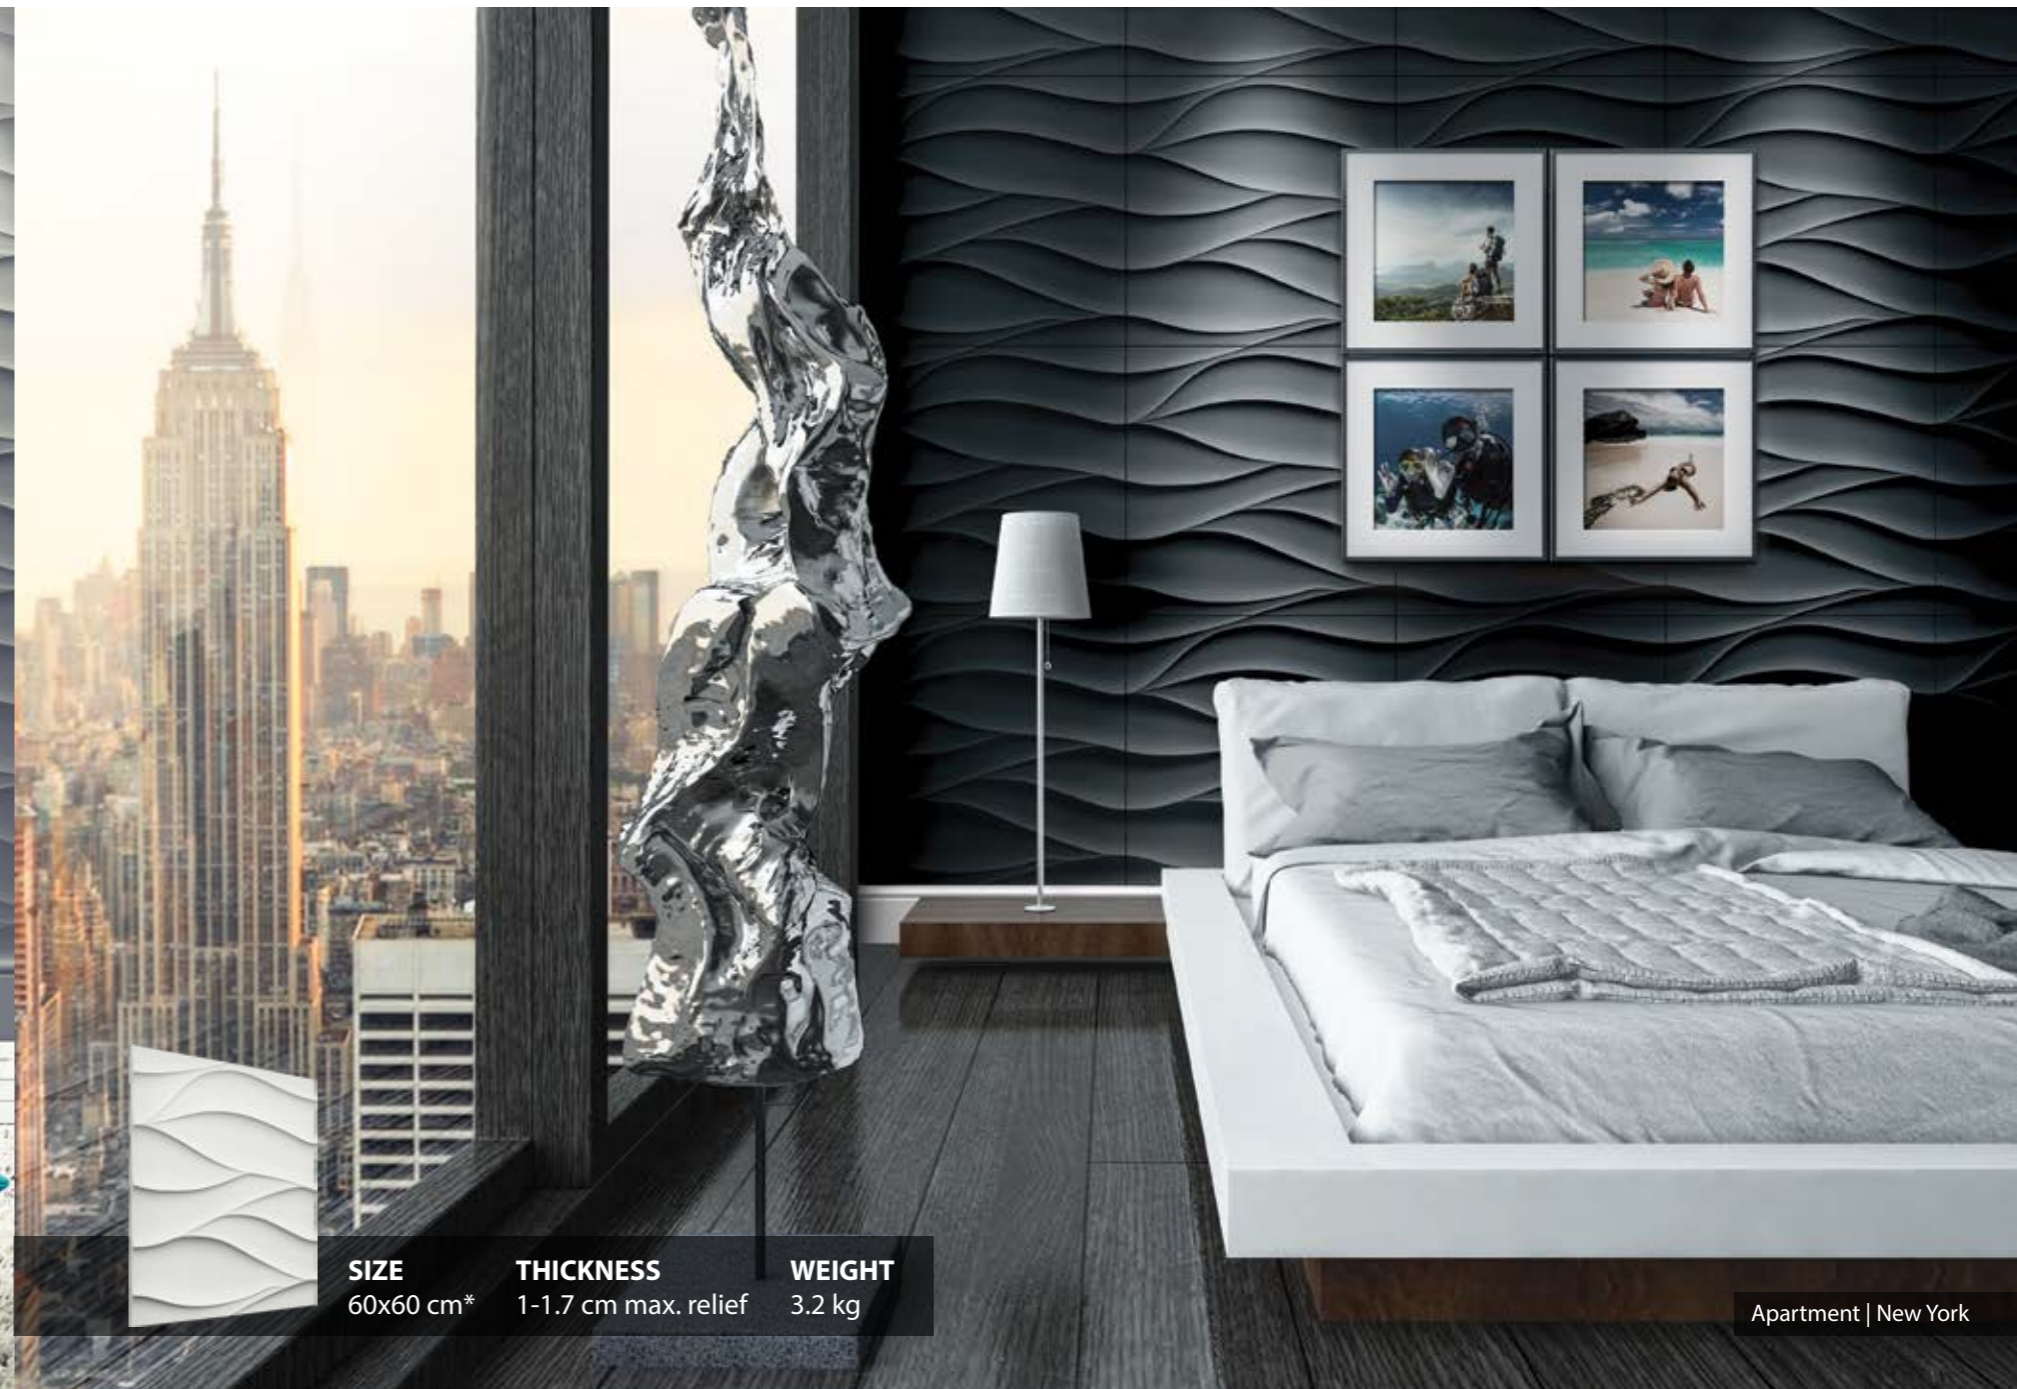

SIZE	THICKNESS	WEIGHT
60x60 cm*	1-1.7 cm max. relief	3.2 kg

Apartment | New York