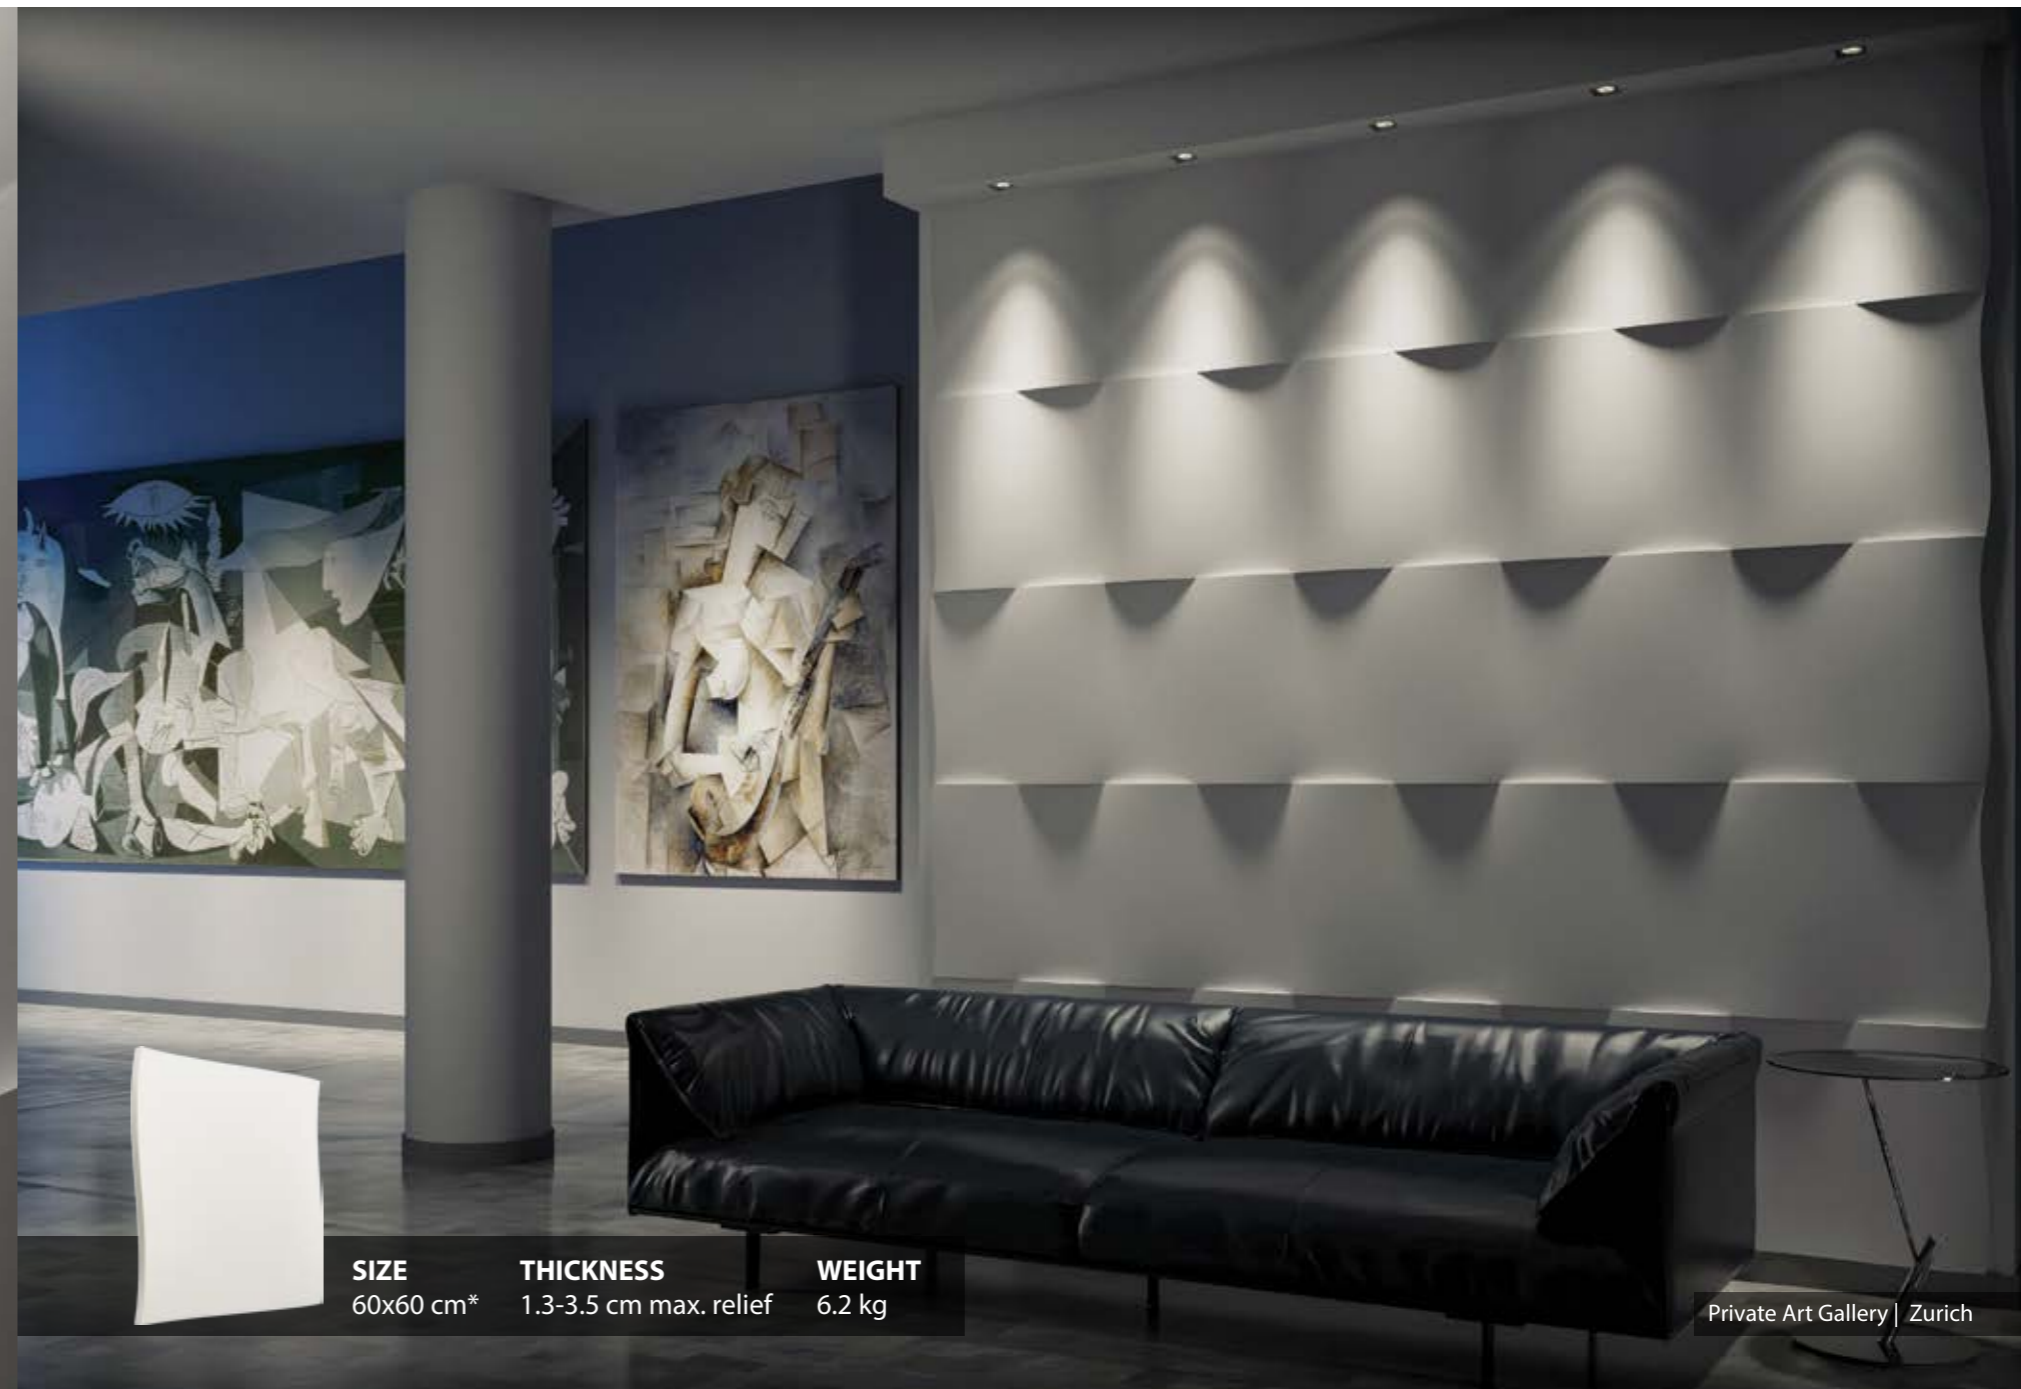

SIZE	THICKNESS	WEIGHT
60x60 cm*	1.3-3.5 cm max. relief	6.2 kg