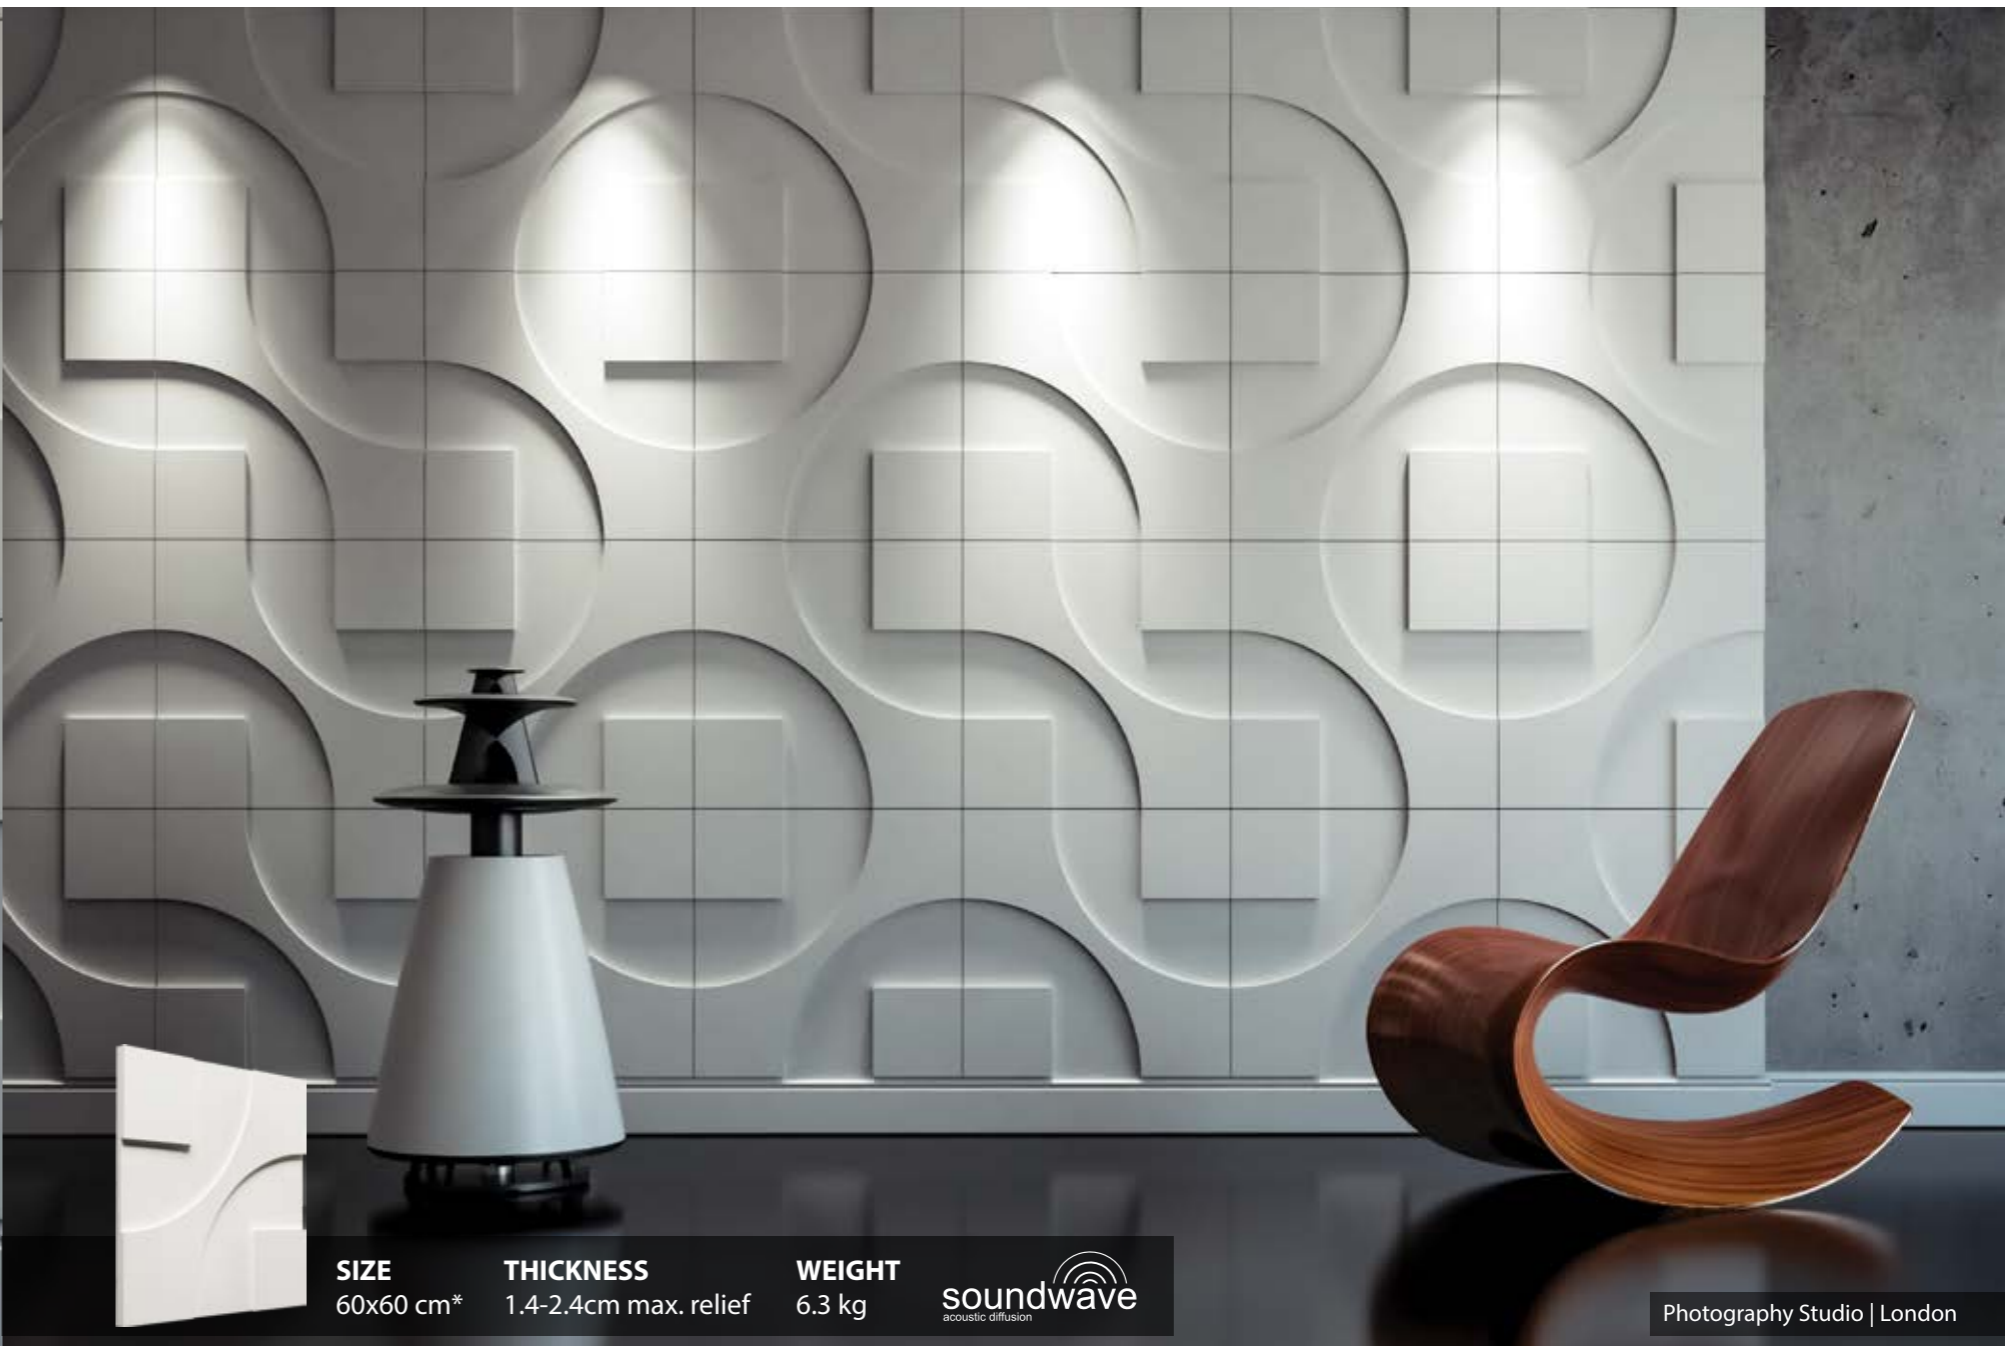

SIZE 60x60 cm* **THICKNESS** 1-2 cm max. relief **WEIGHT** 5.4 kg **soundwave**
acoustic diffusion

SIZE 60x60 cm*
THICKNESS 1-3.5 cm max. relief
WEIGHT 7.3 kg

SIZE	THICKNESS	WEIGHT
60x60 cm*	1-3 cm max. relief	6.8 kg