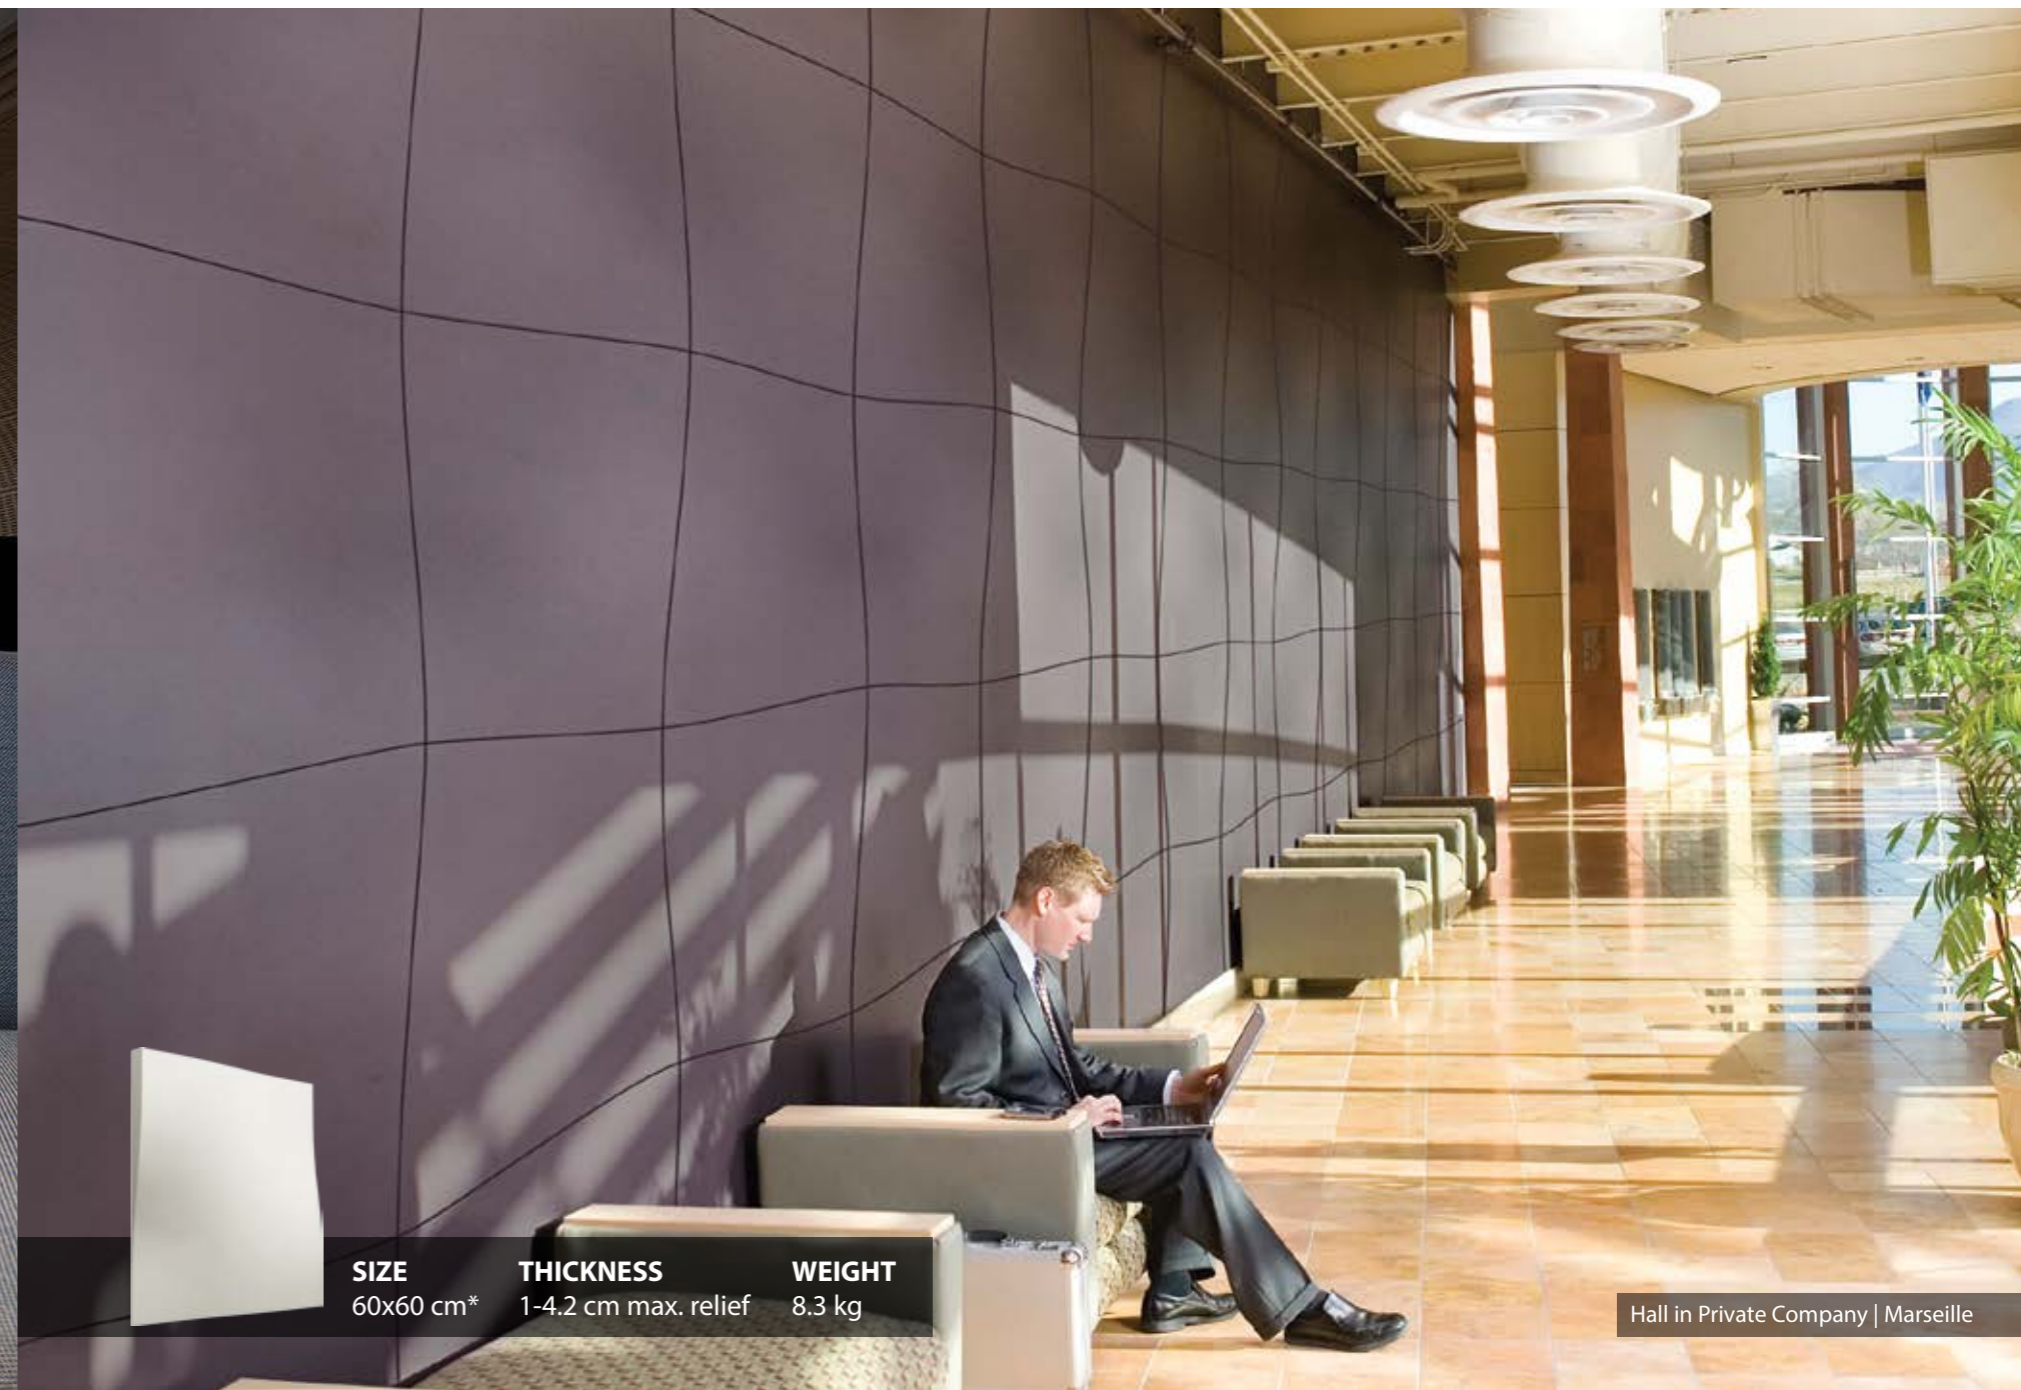

SIZE	THICKNESS	WEIGHT
60x60 cm*	1-4.2 cm max. relief	8.3 kg