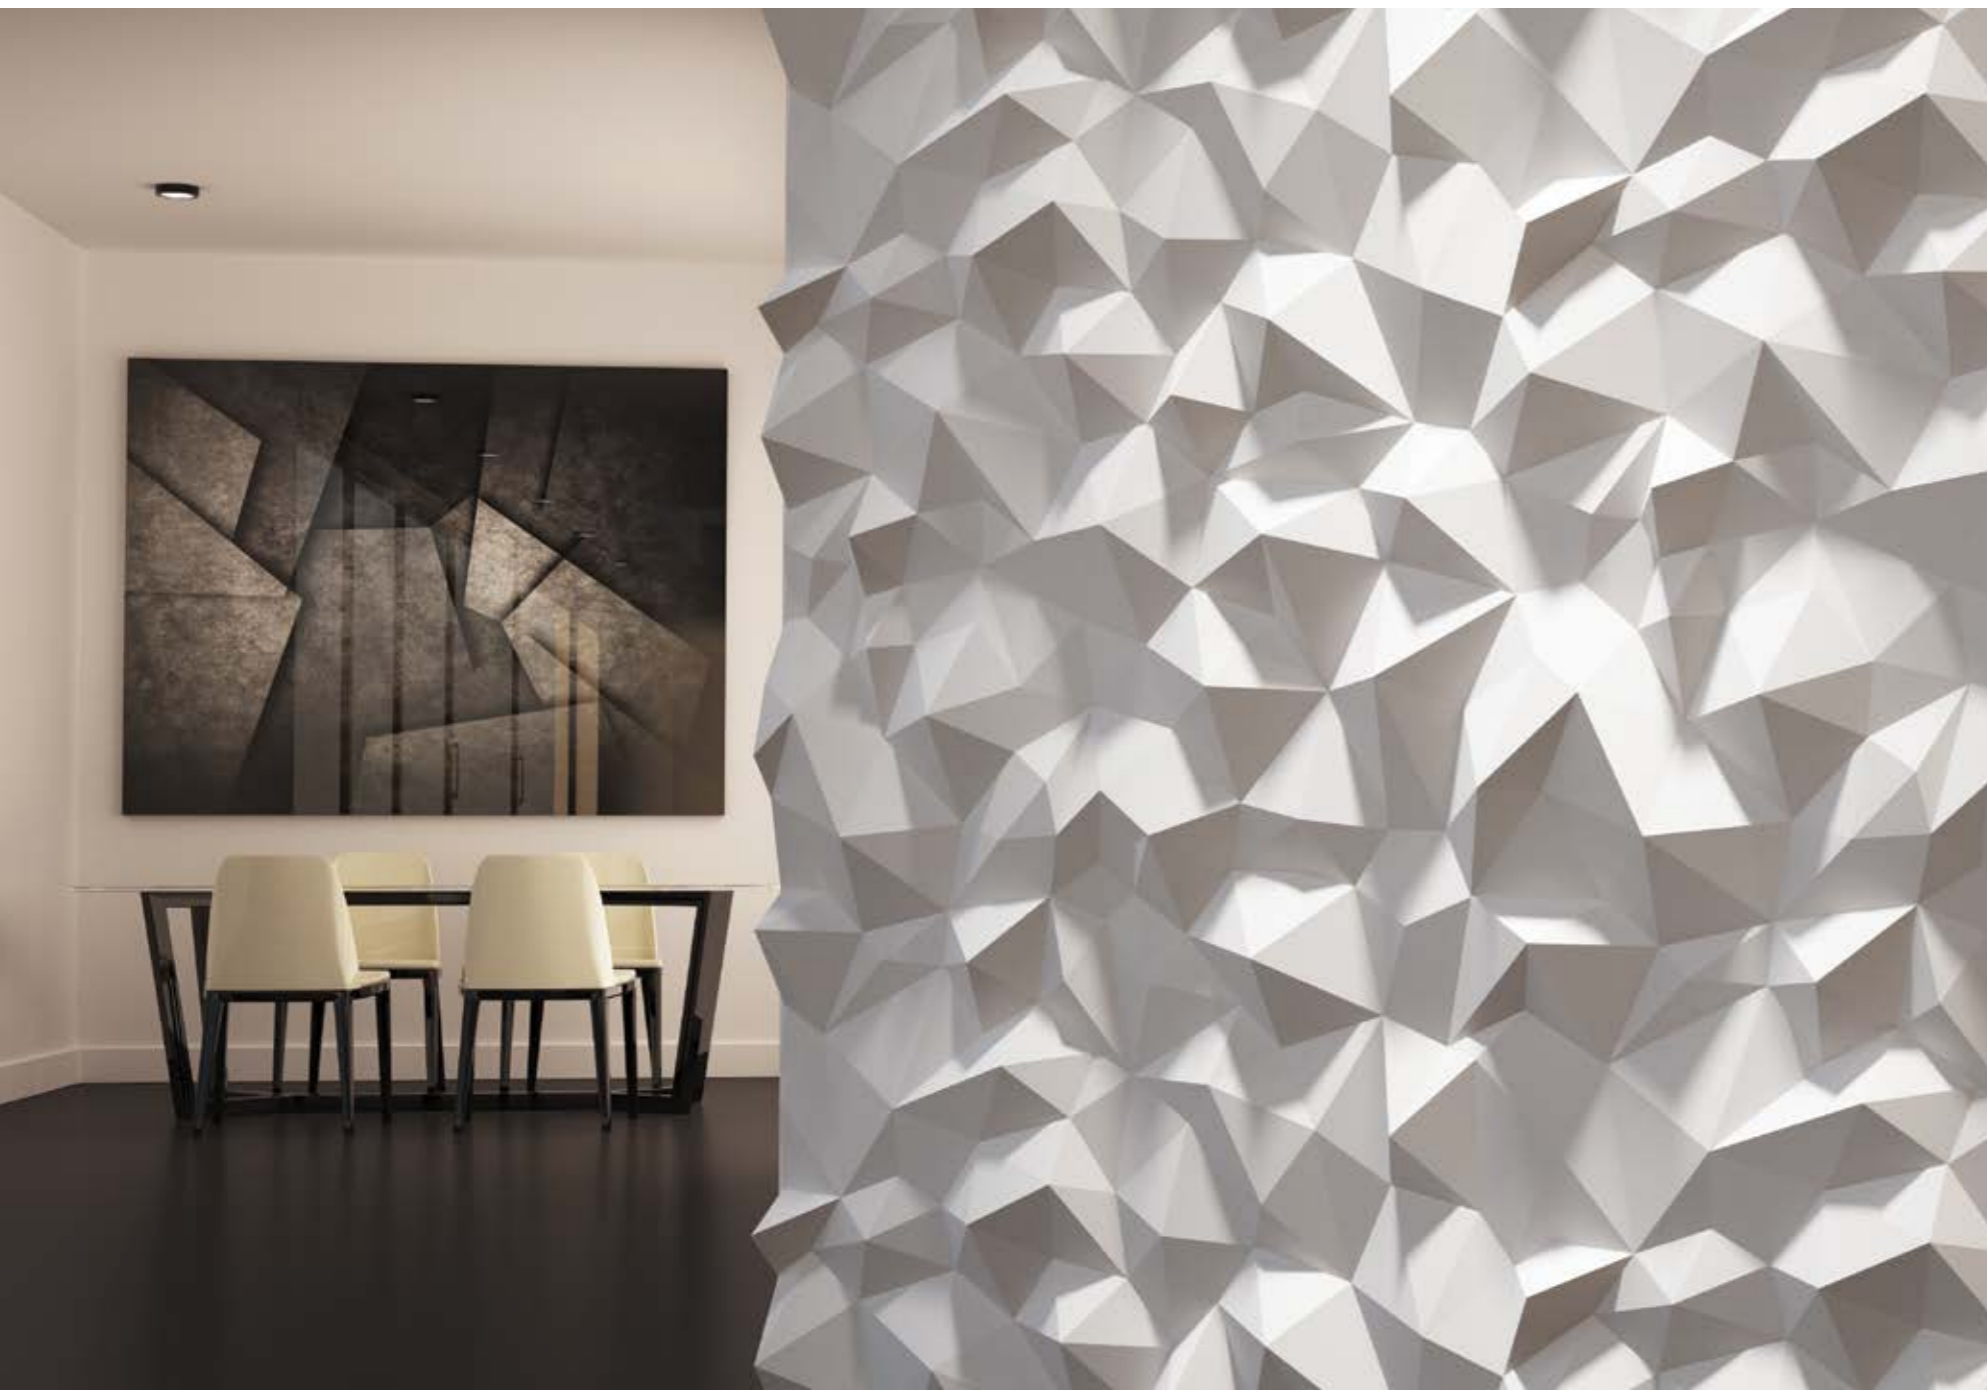

Peaks new model by Loft Design System

SIZE 60x60 cm*
THICKNESS 1-4 cm max. relief
WEIGHT 5.4 kg