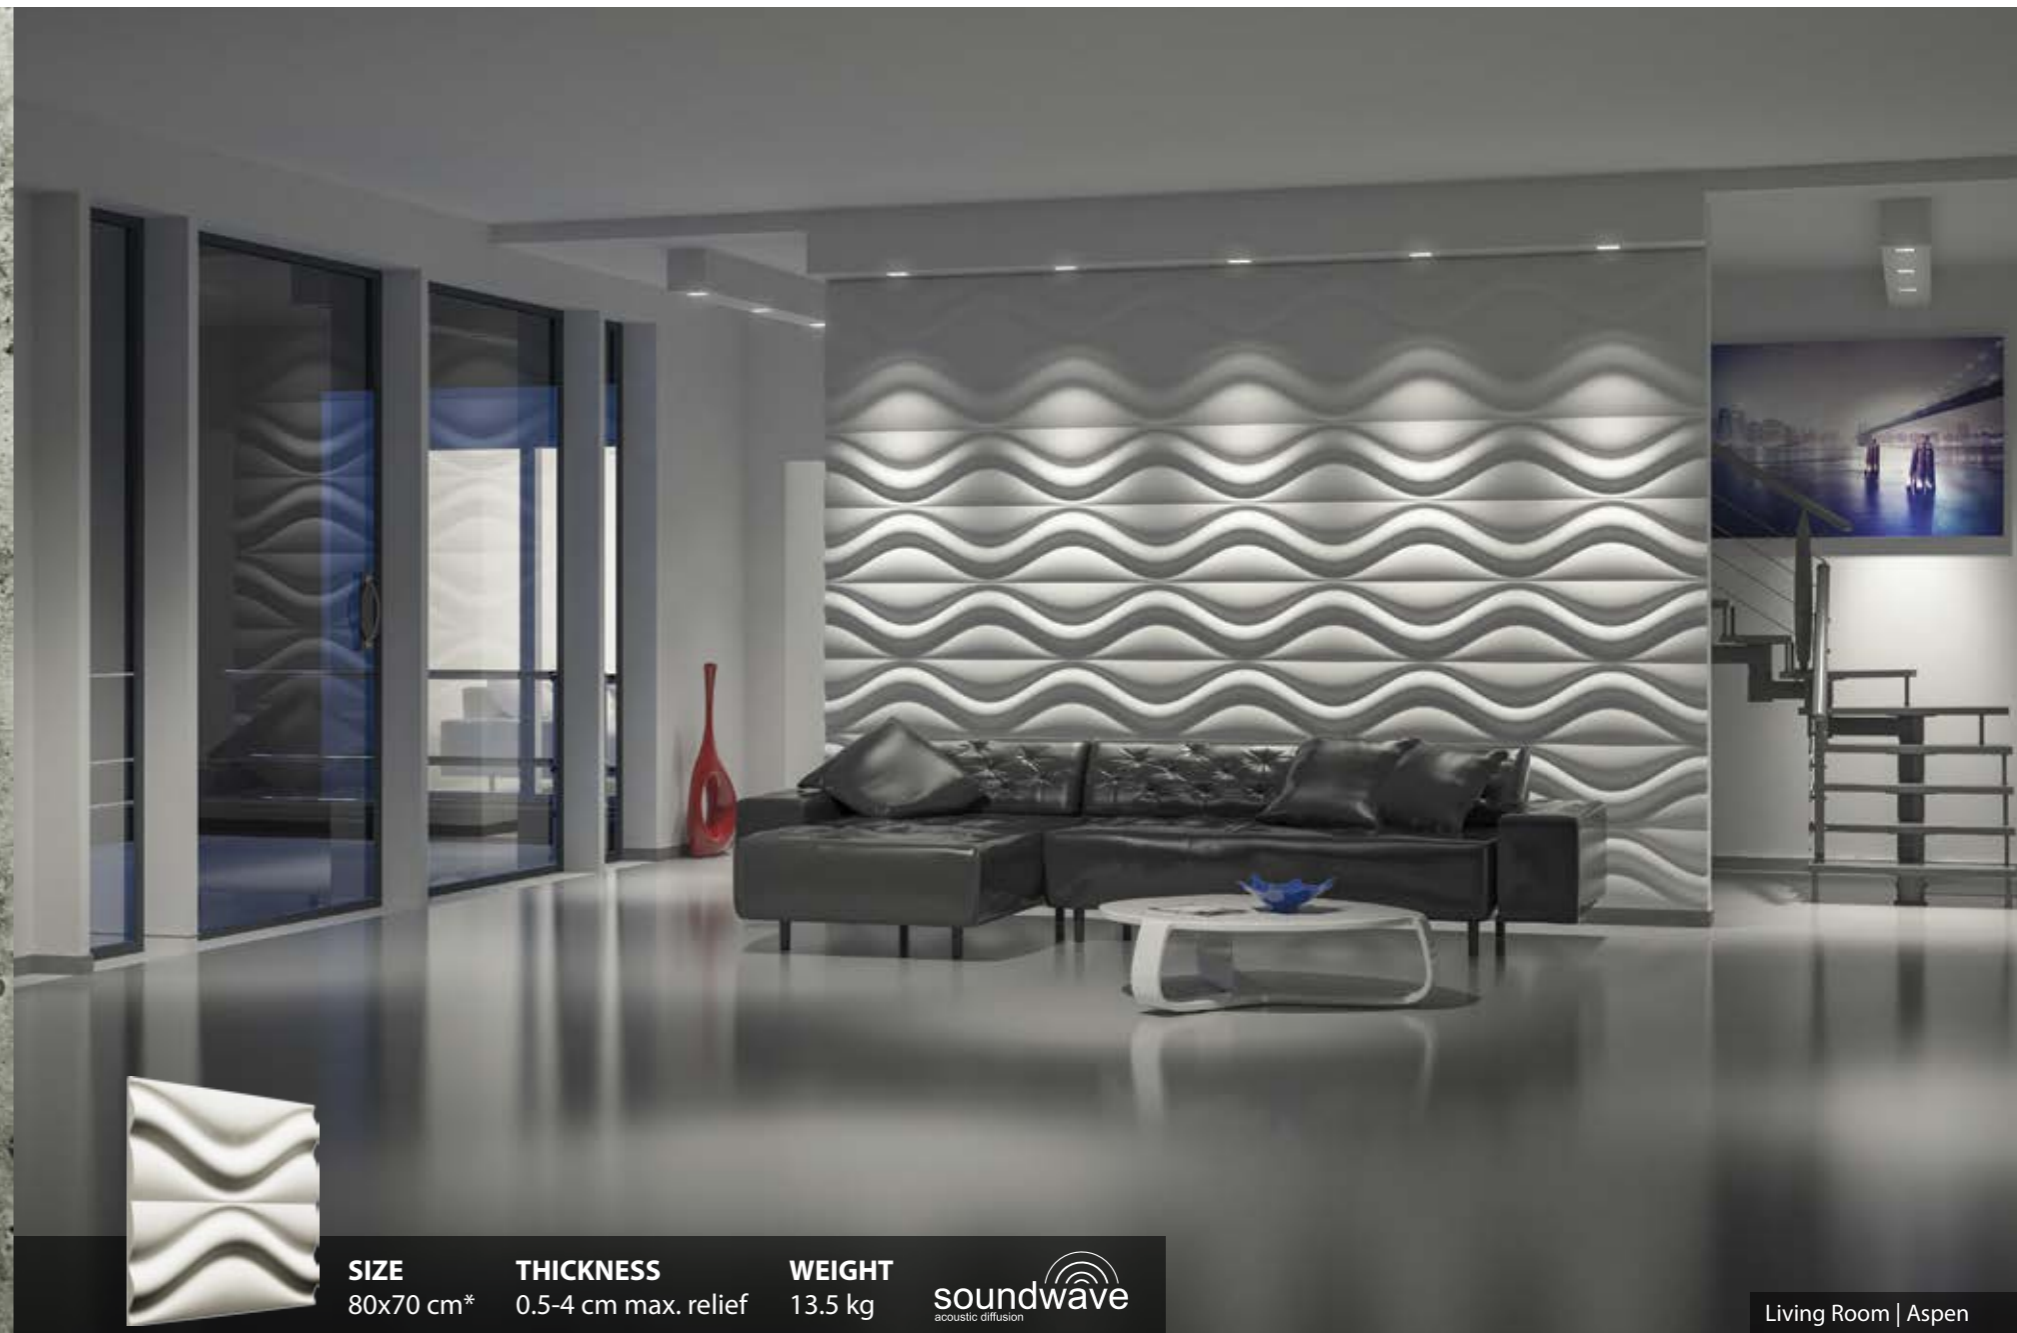

SIZE 60x60 cm*	THICKNESS 1.6-4.6 cm max. relief	WEIGHT 6.7 kg
--------------------------	--	-------------------------

NEW VERSION OF MODEL 16
Space efficient & beautiful

SIZE	THICKNESS	WEIGHT
67x75 cm*	1-5 cm max. relief	12.8 kg