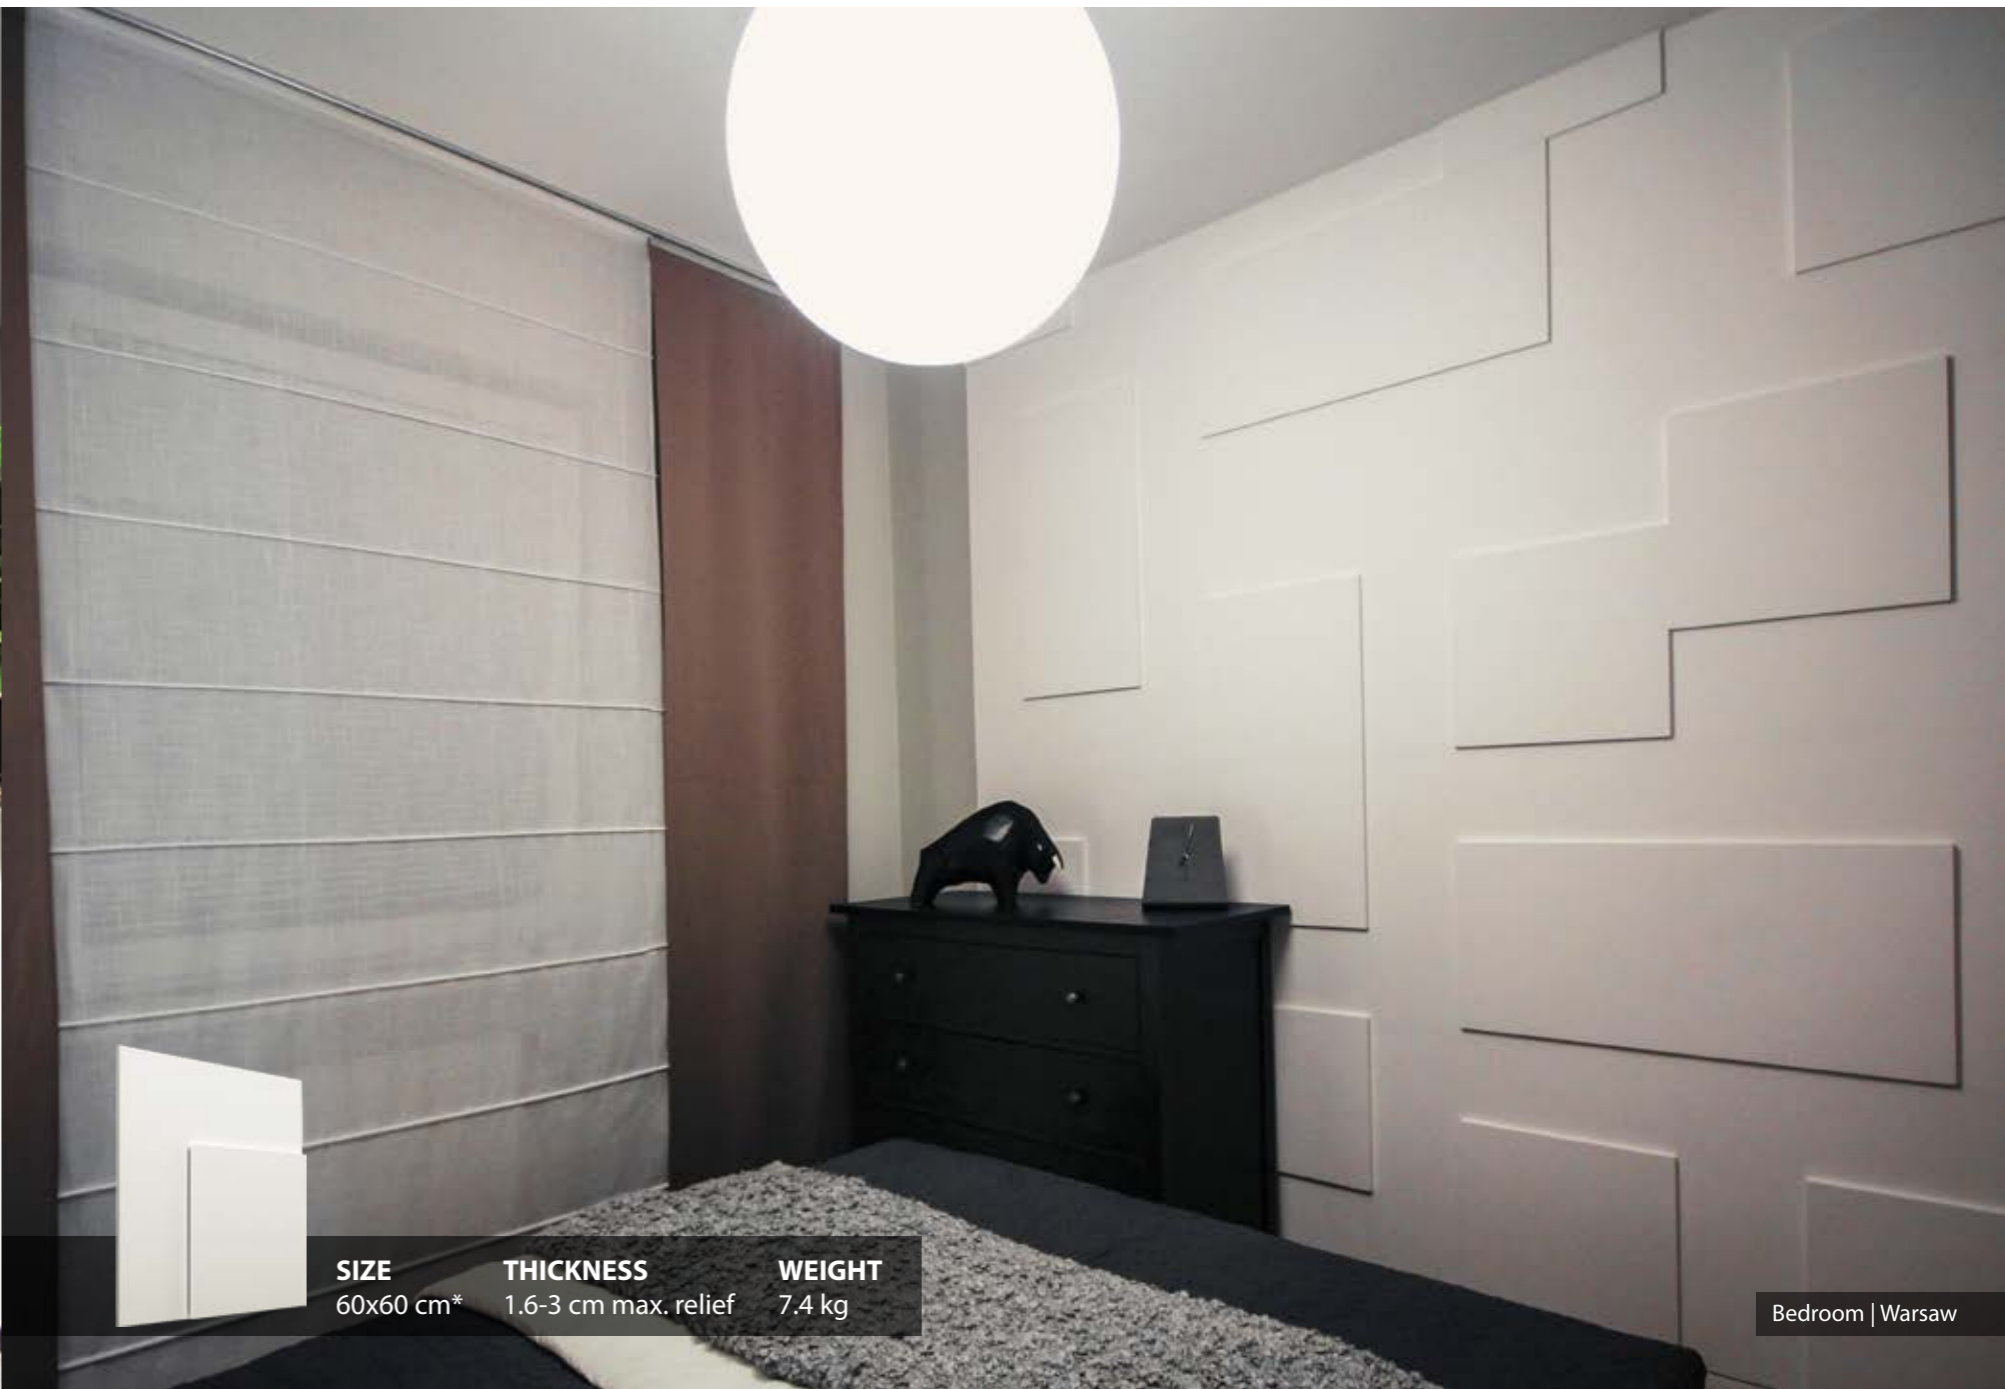

SIZE	THICKNESS	WEIGHT
60x60 cm*	1.6-3 cm max. relief	7.4 kg