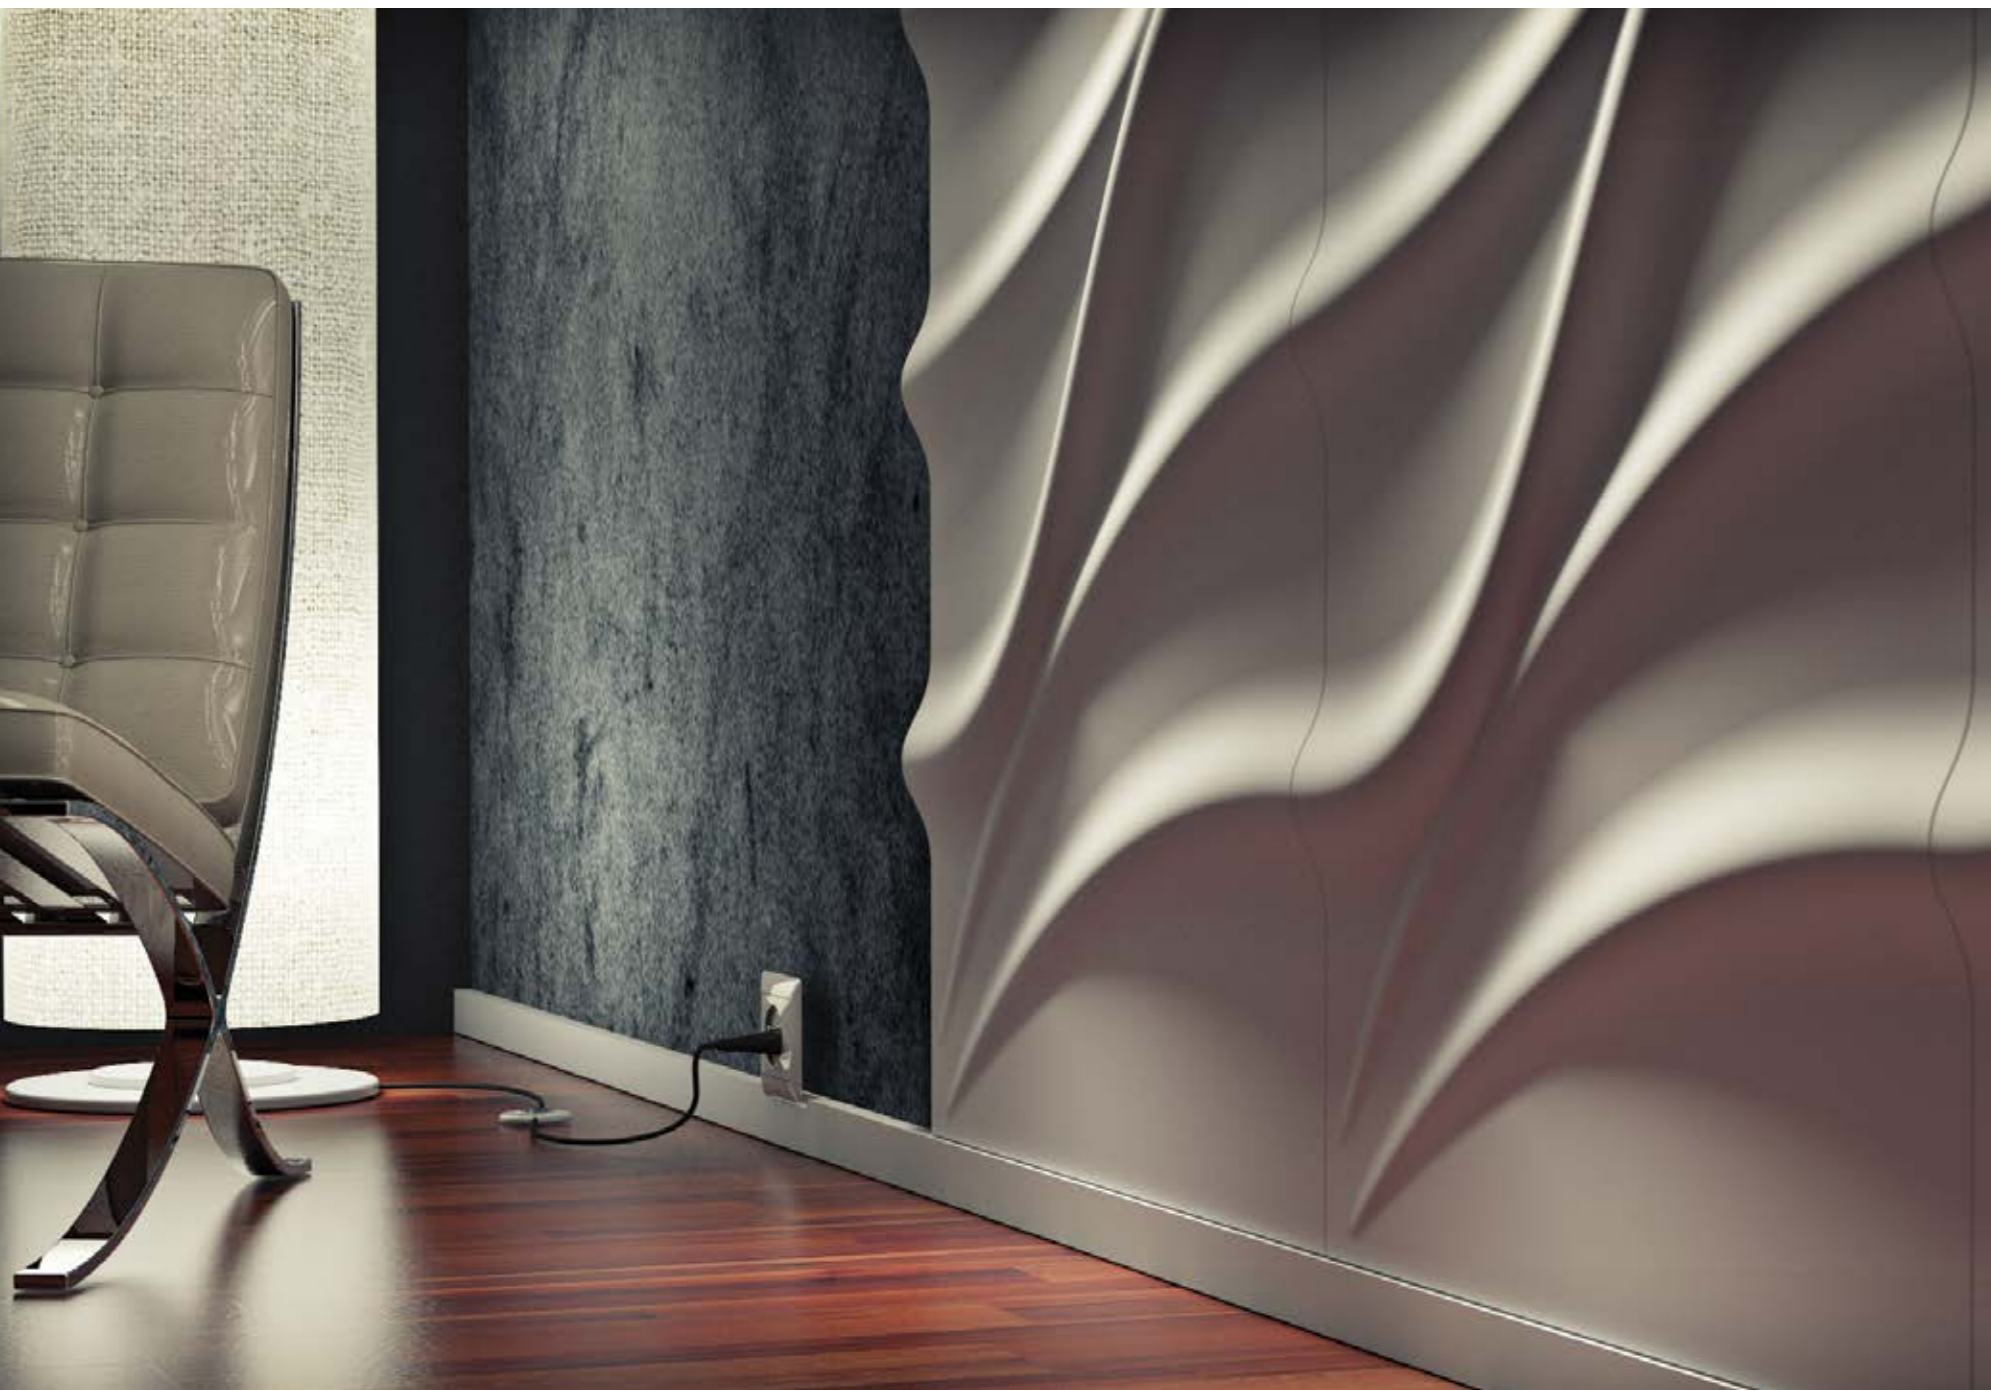

SIZE	THICKNESS	WEIGHT
75x110 cm*	1.2-3.5 cm max. relief	10 kg