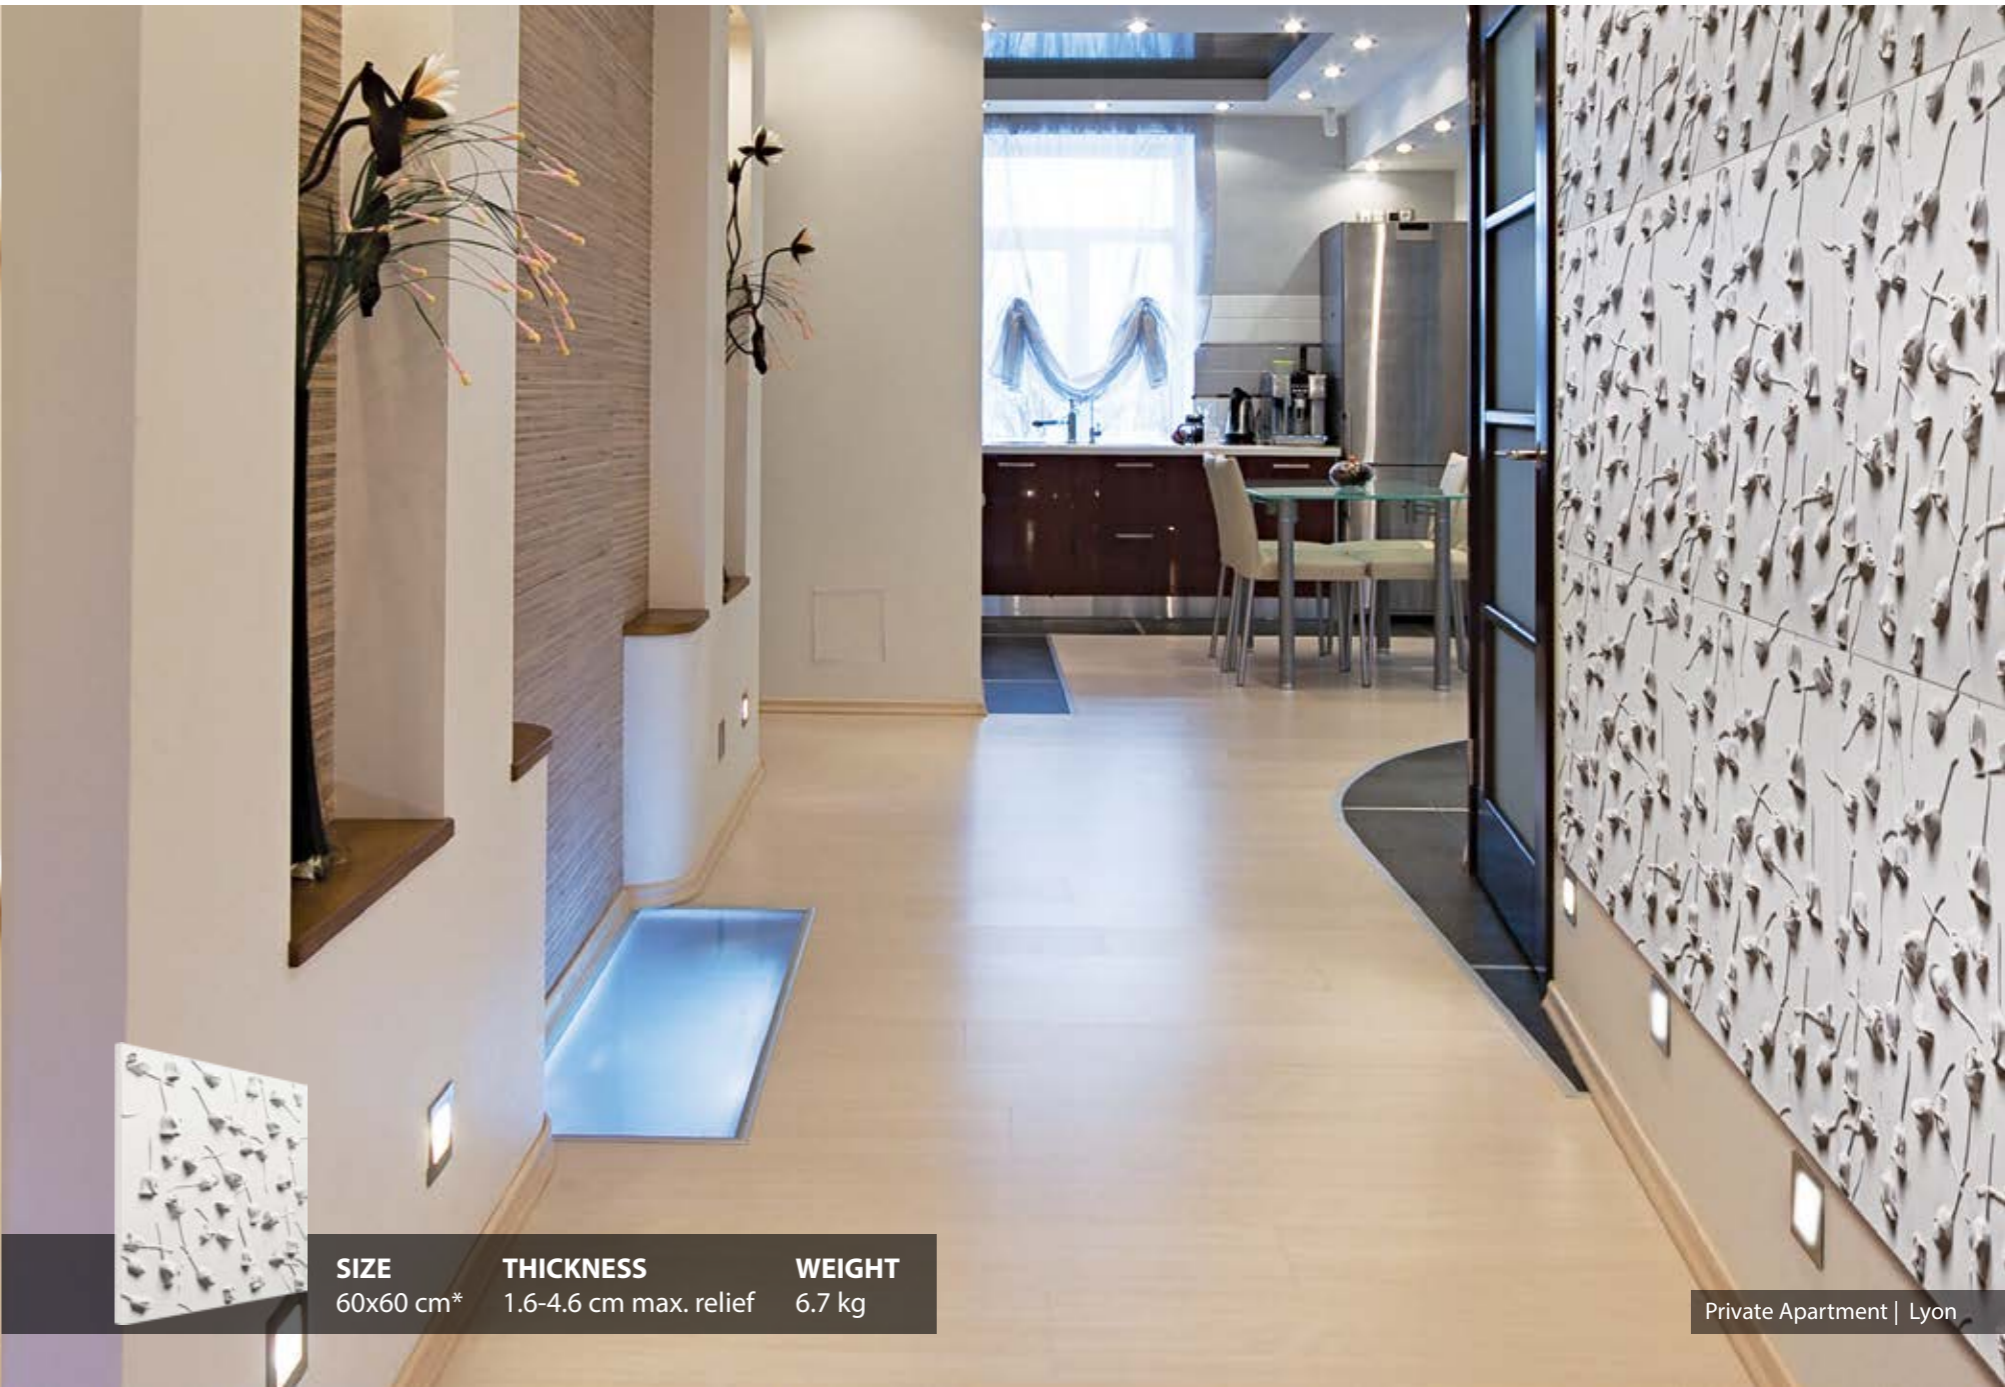

SIZE 60x60 cm*	THICKNESS 1.6-4.6 cm max. relief	WEIGHT 6.7 kg
--------------------------	--	-------------------------

NEW VERSION OF MODEL 16
Space efficient & beautiful

SIZE	THICKNESS	WEIGHT
67x75 cm*	1-5 cm max. relief	12.8 kg