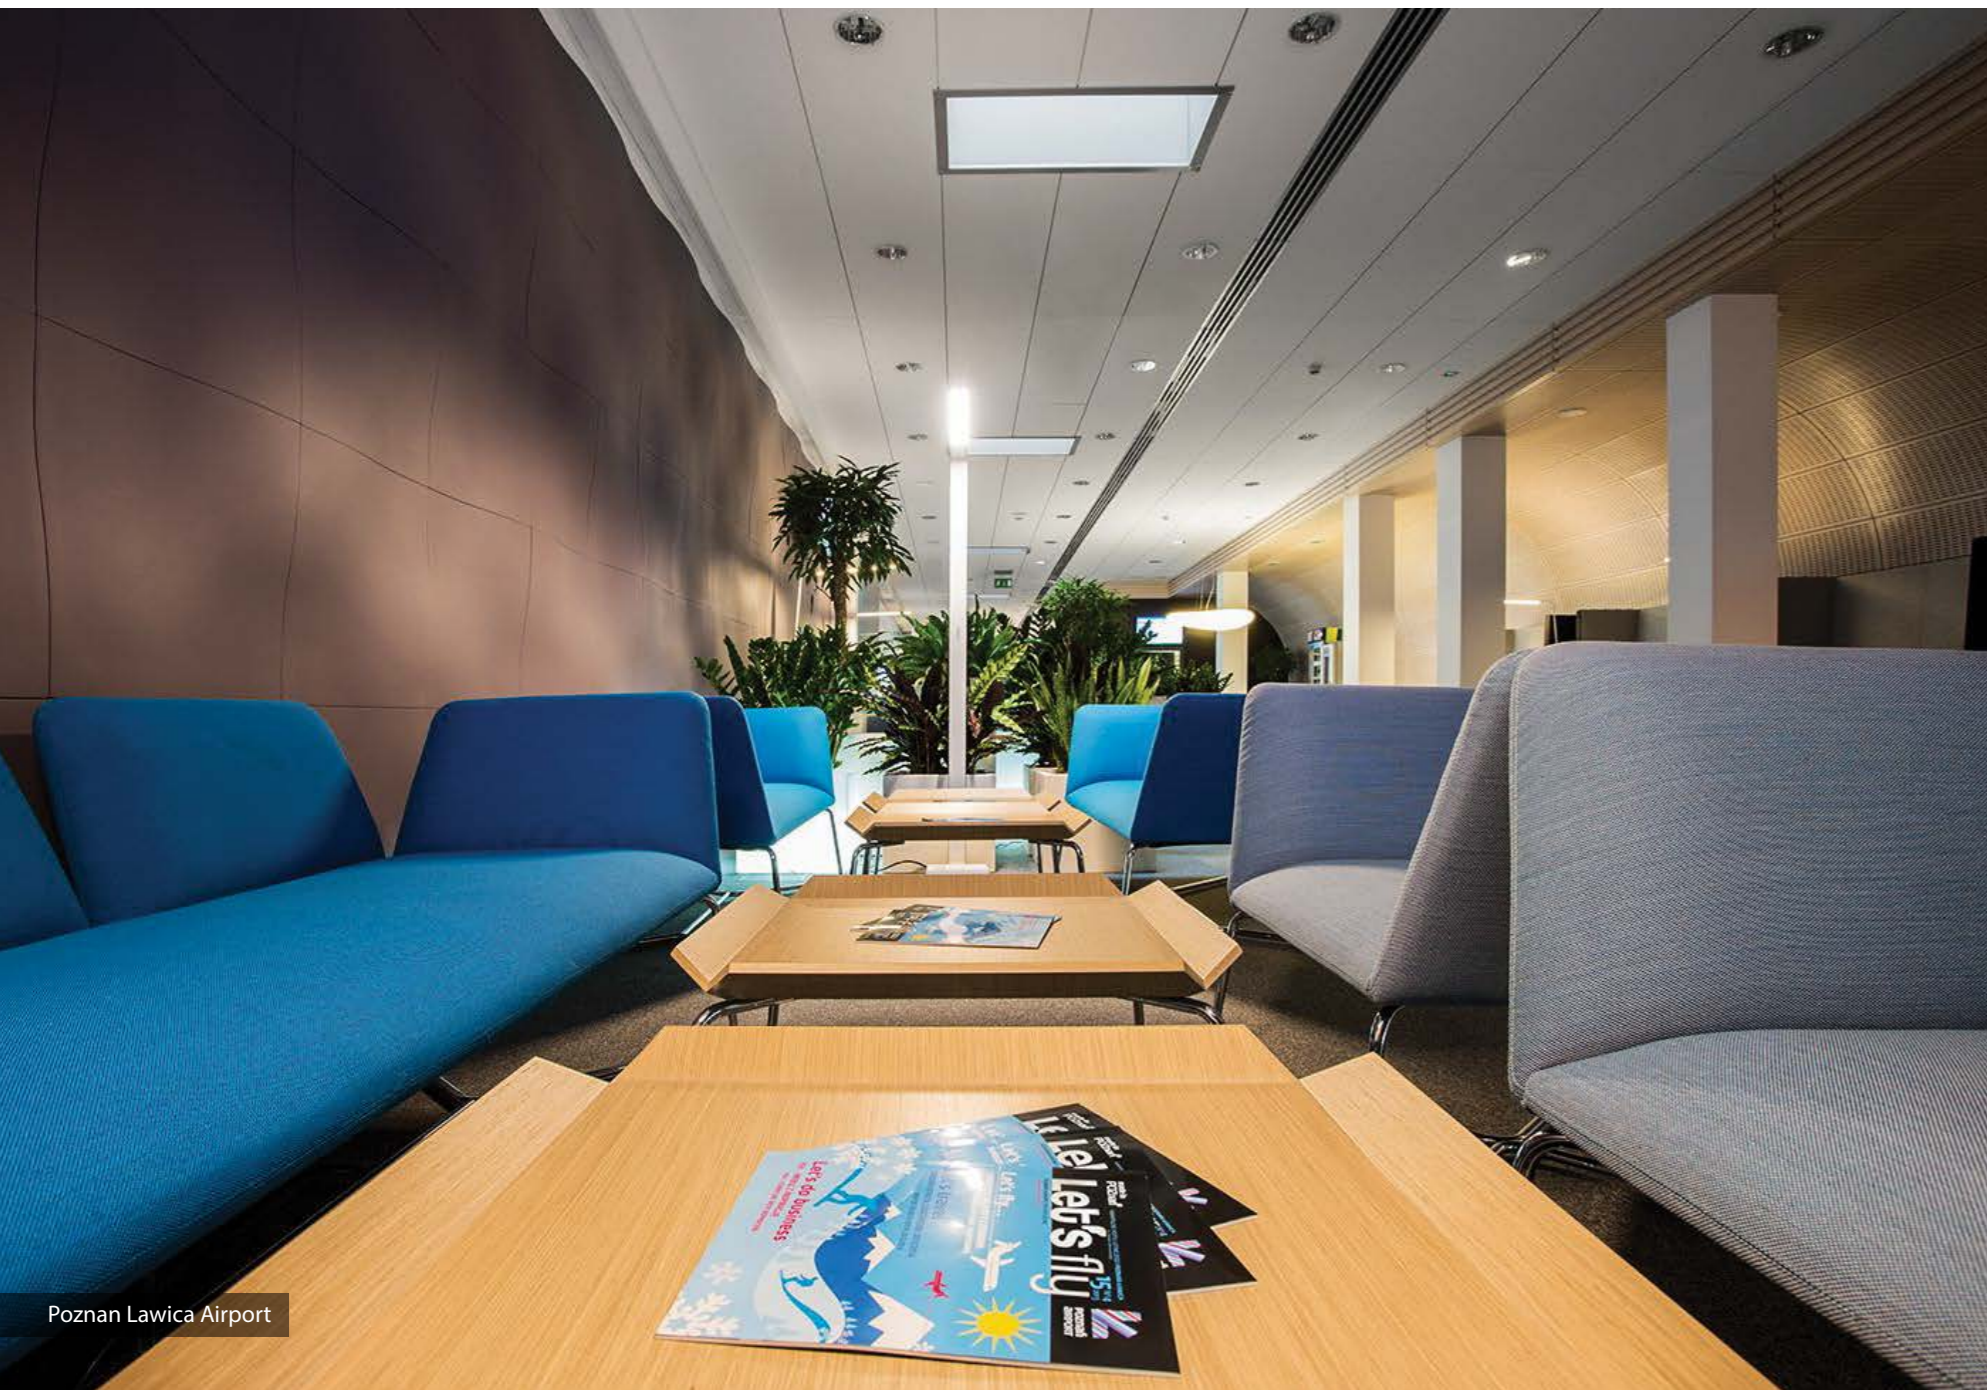

SIZE	THICKNESS	WEIGHT
60x60 cm*	1-4.2 cm max. relief	8.3 kg