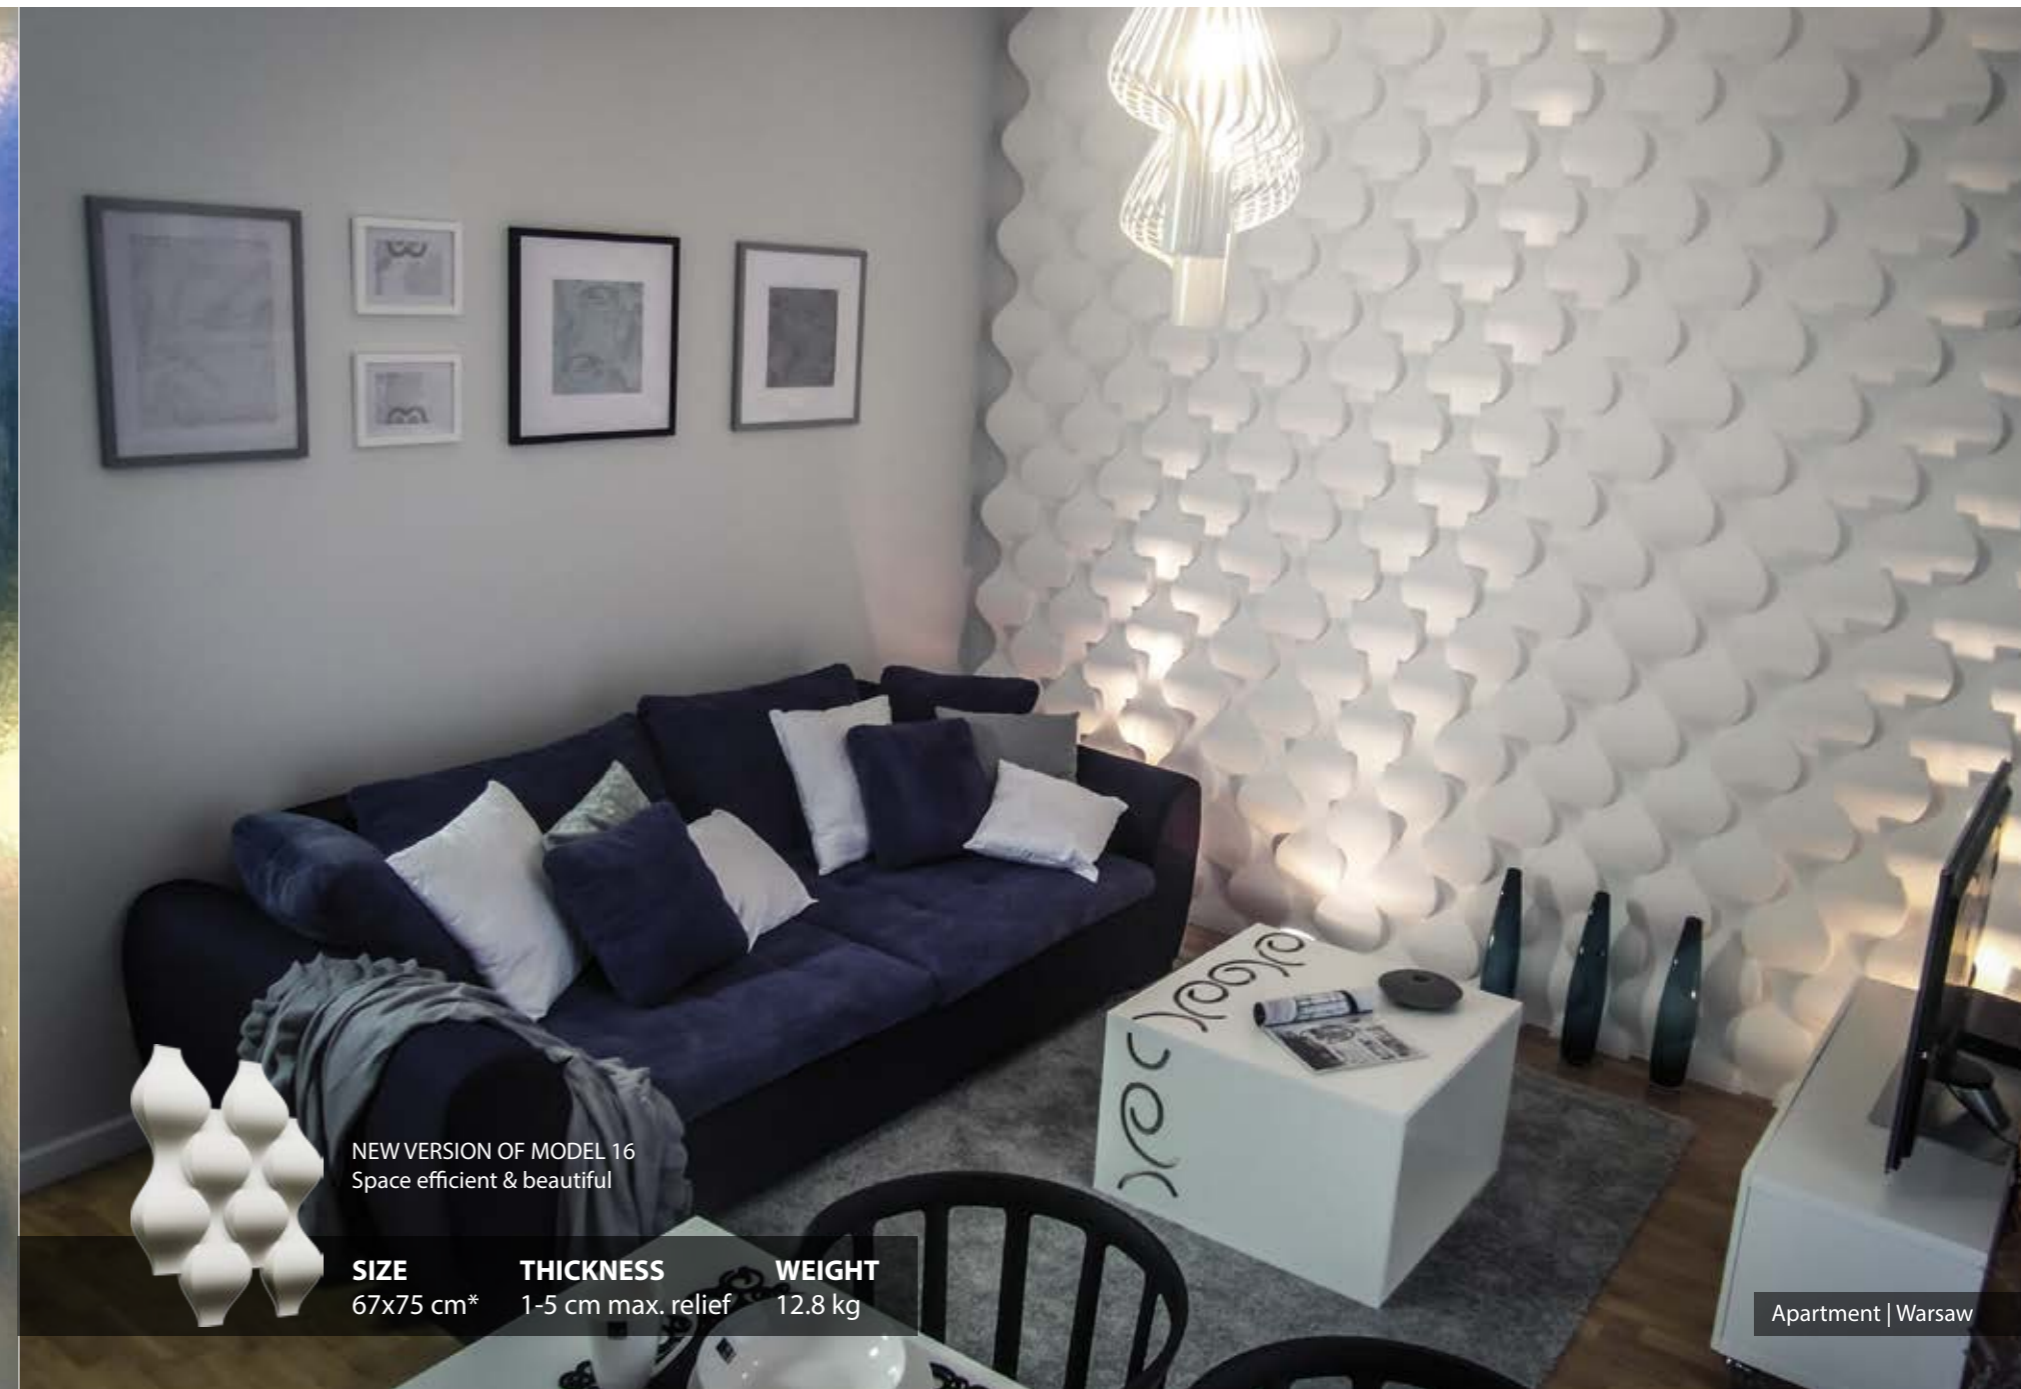

SIZE 60x60 cm*	THICKNESS 1.6-4.6 cm max. relief	WEIGHT 6.7 kg
--------------------------	--	-------------------------

NEW VERSION OF MODEL 16
Space efficient & beautiful

SIZE	THICKNESS	WEIGHT
67x75 cm*	1-5 cm max. relief	12.8 kg