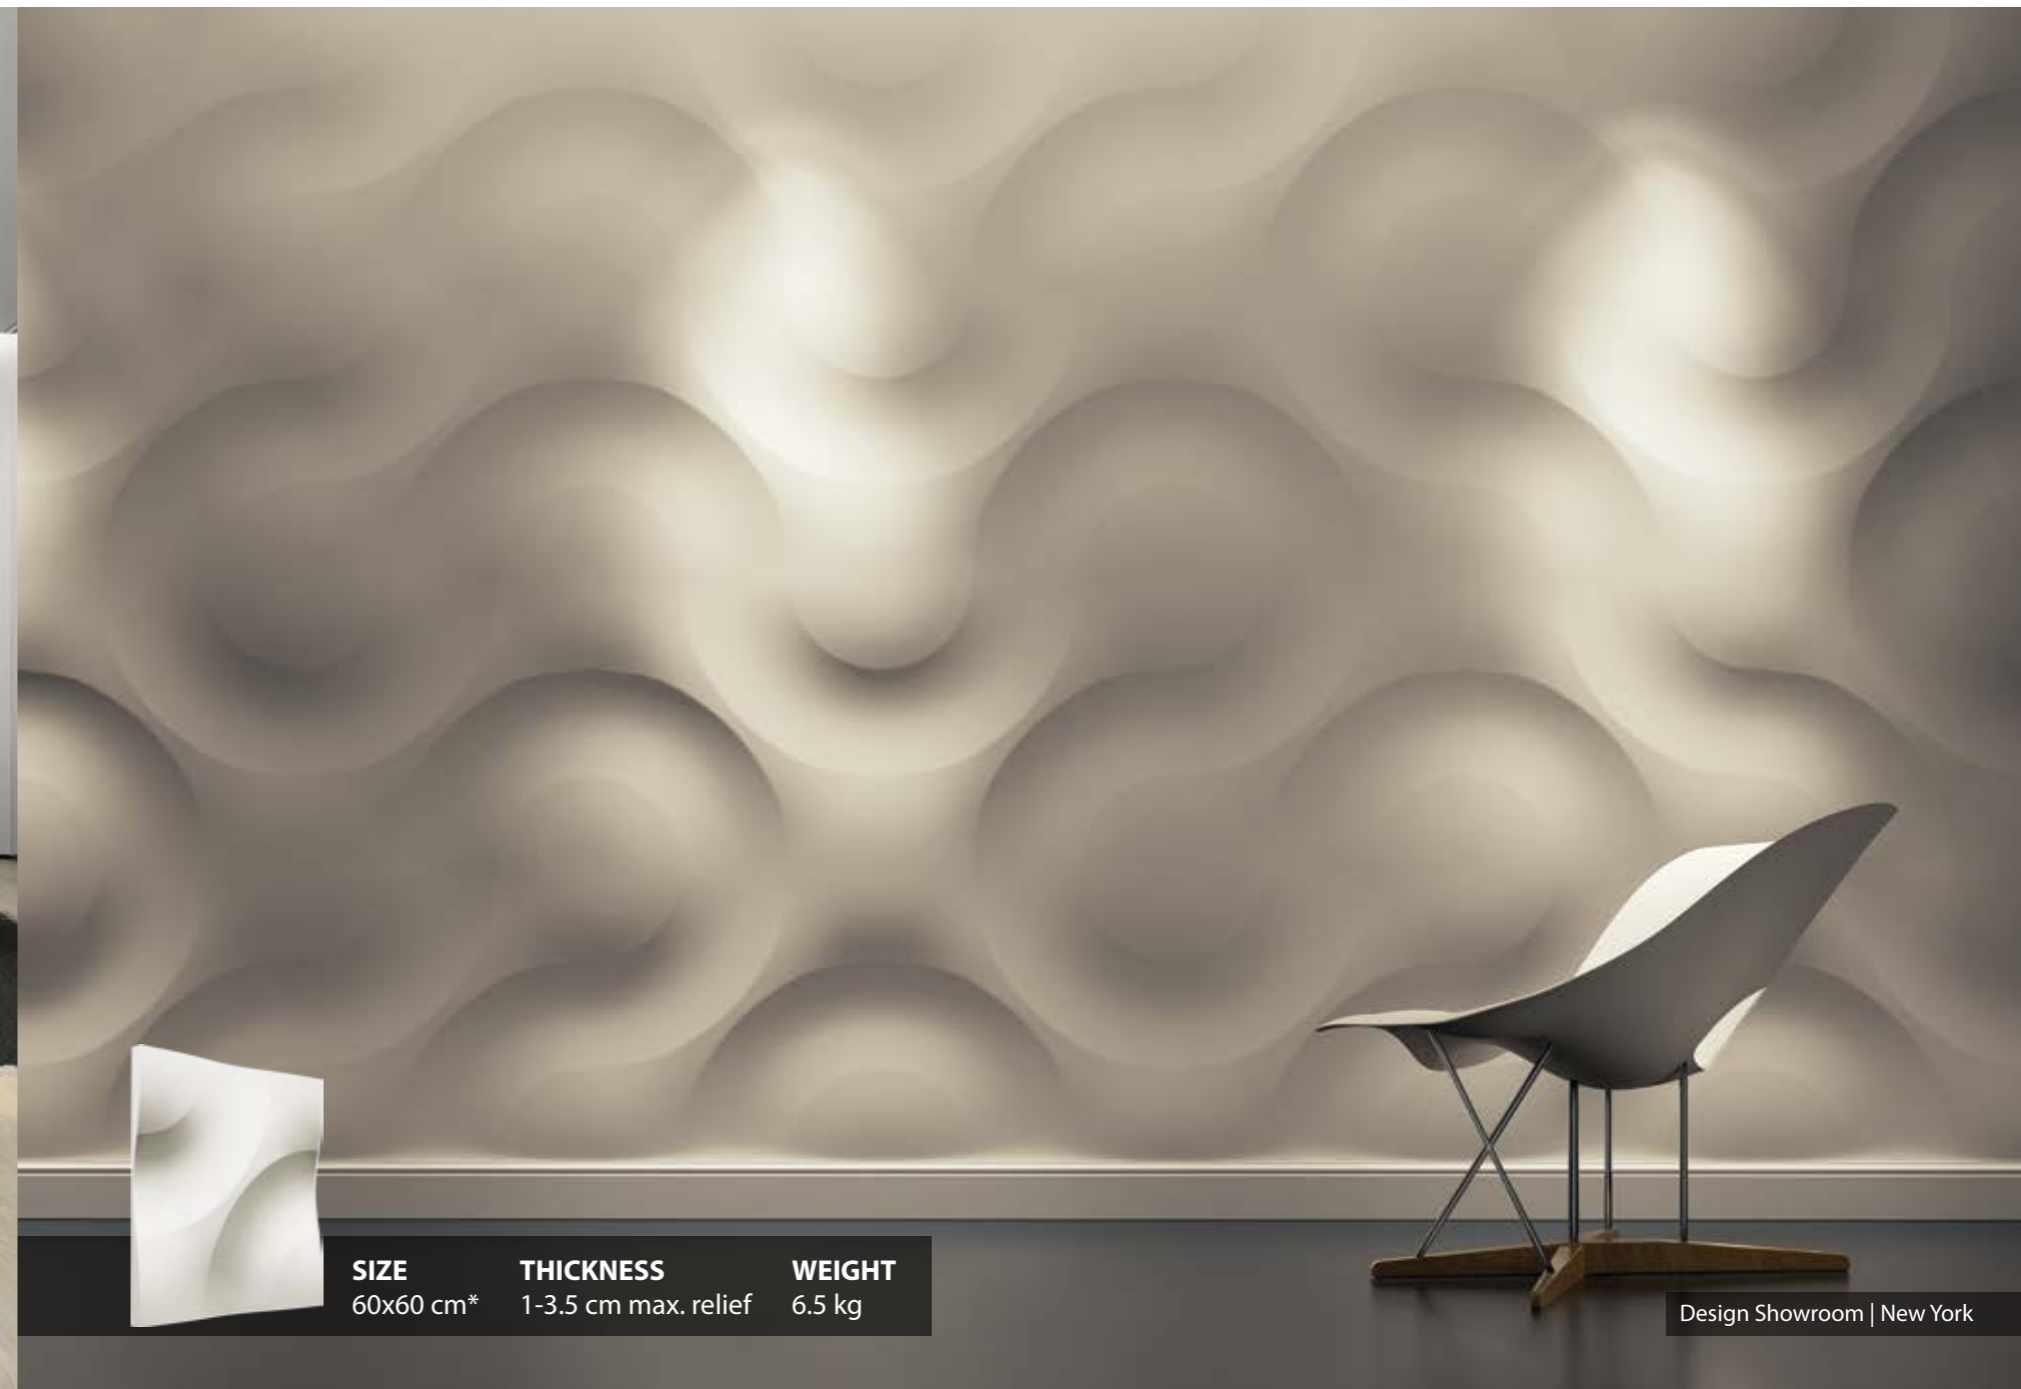

SIZE	THICKNESS	WEIGHT
60x60 cm*	1-3.5 cm max. relief	6.5 kg