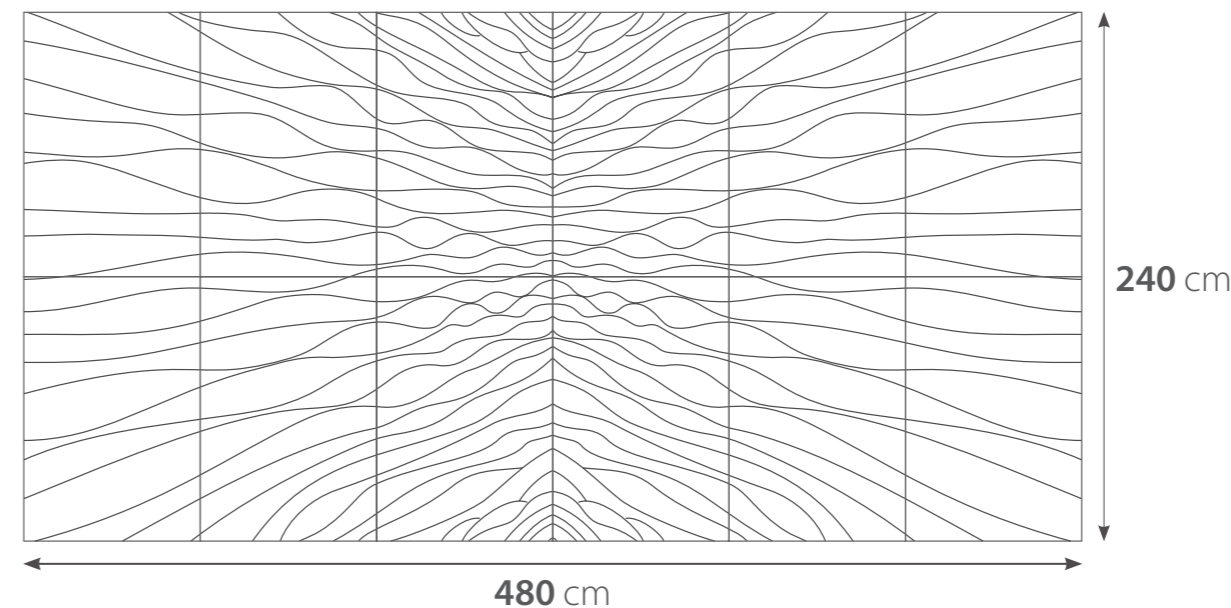

Mural™

by LOFT DESIGN SYSTEM

Genuine product with certificate of authenticity

Panel dimension	80x120 cm
Overall dimension	480x240 cm
Quantity	12 pcs.
Thickness	0.5-3.6 cm max.