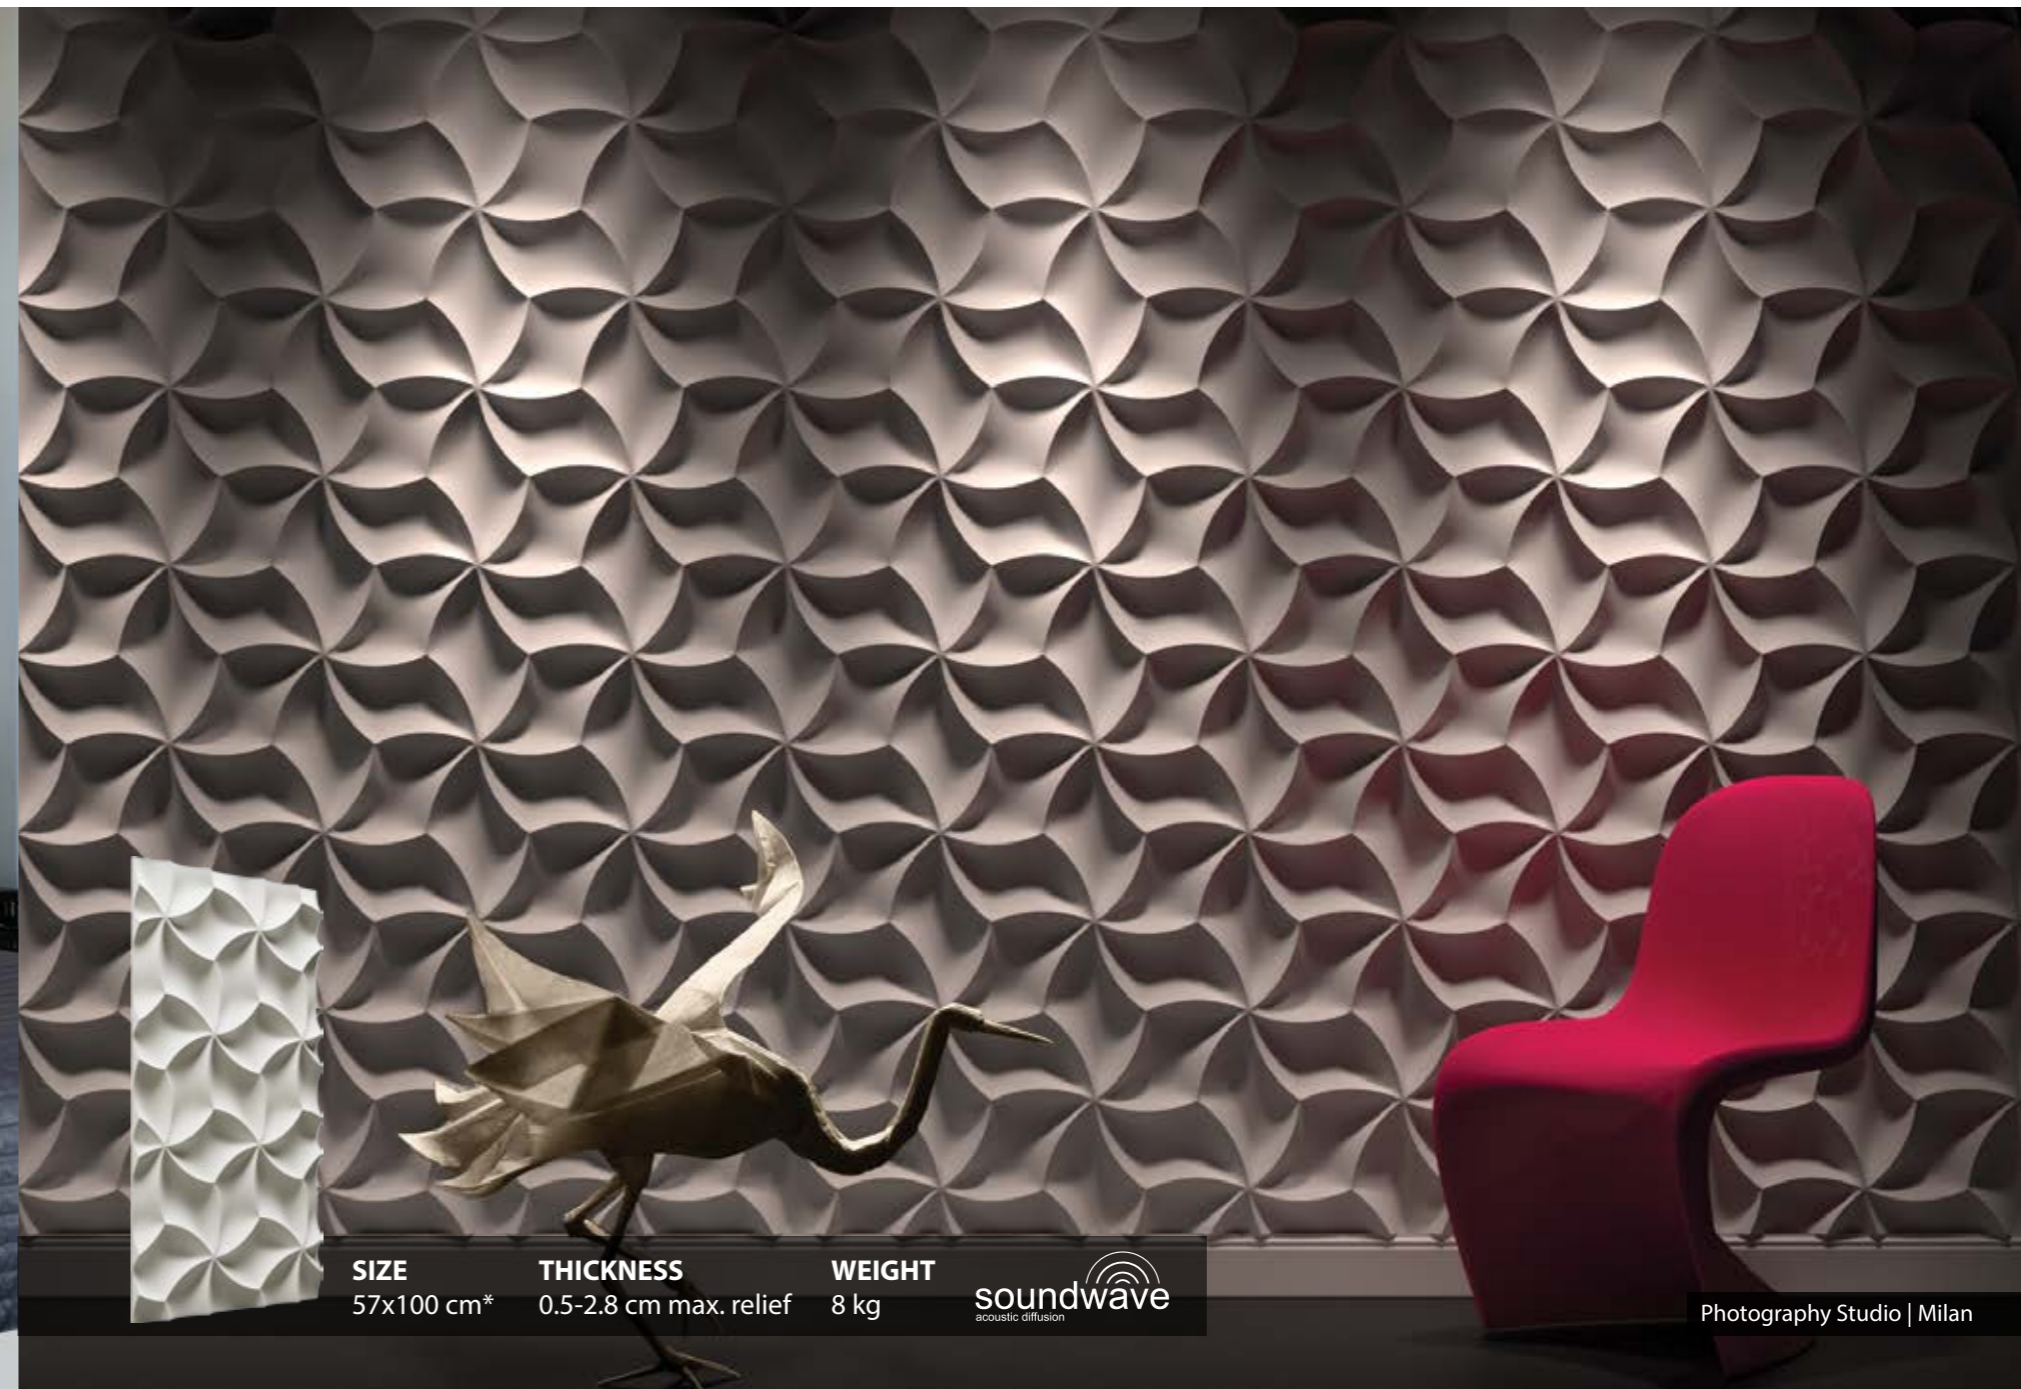

SIZE	THICKNESS	WEIGHT	
57x100 cm*	0.5-2.8 cm max. relief	8 kg