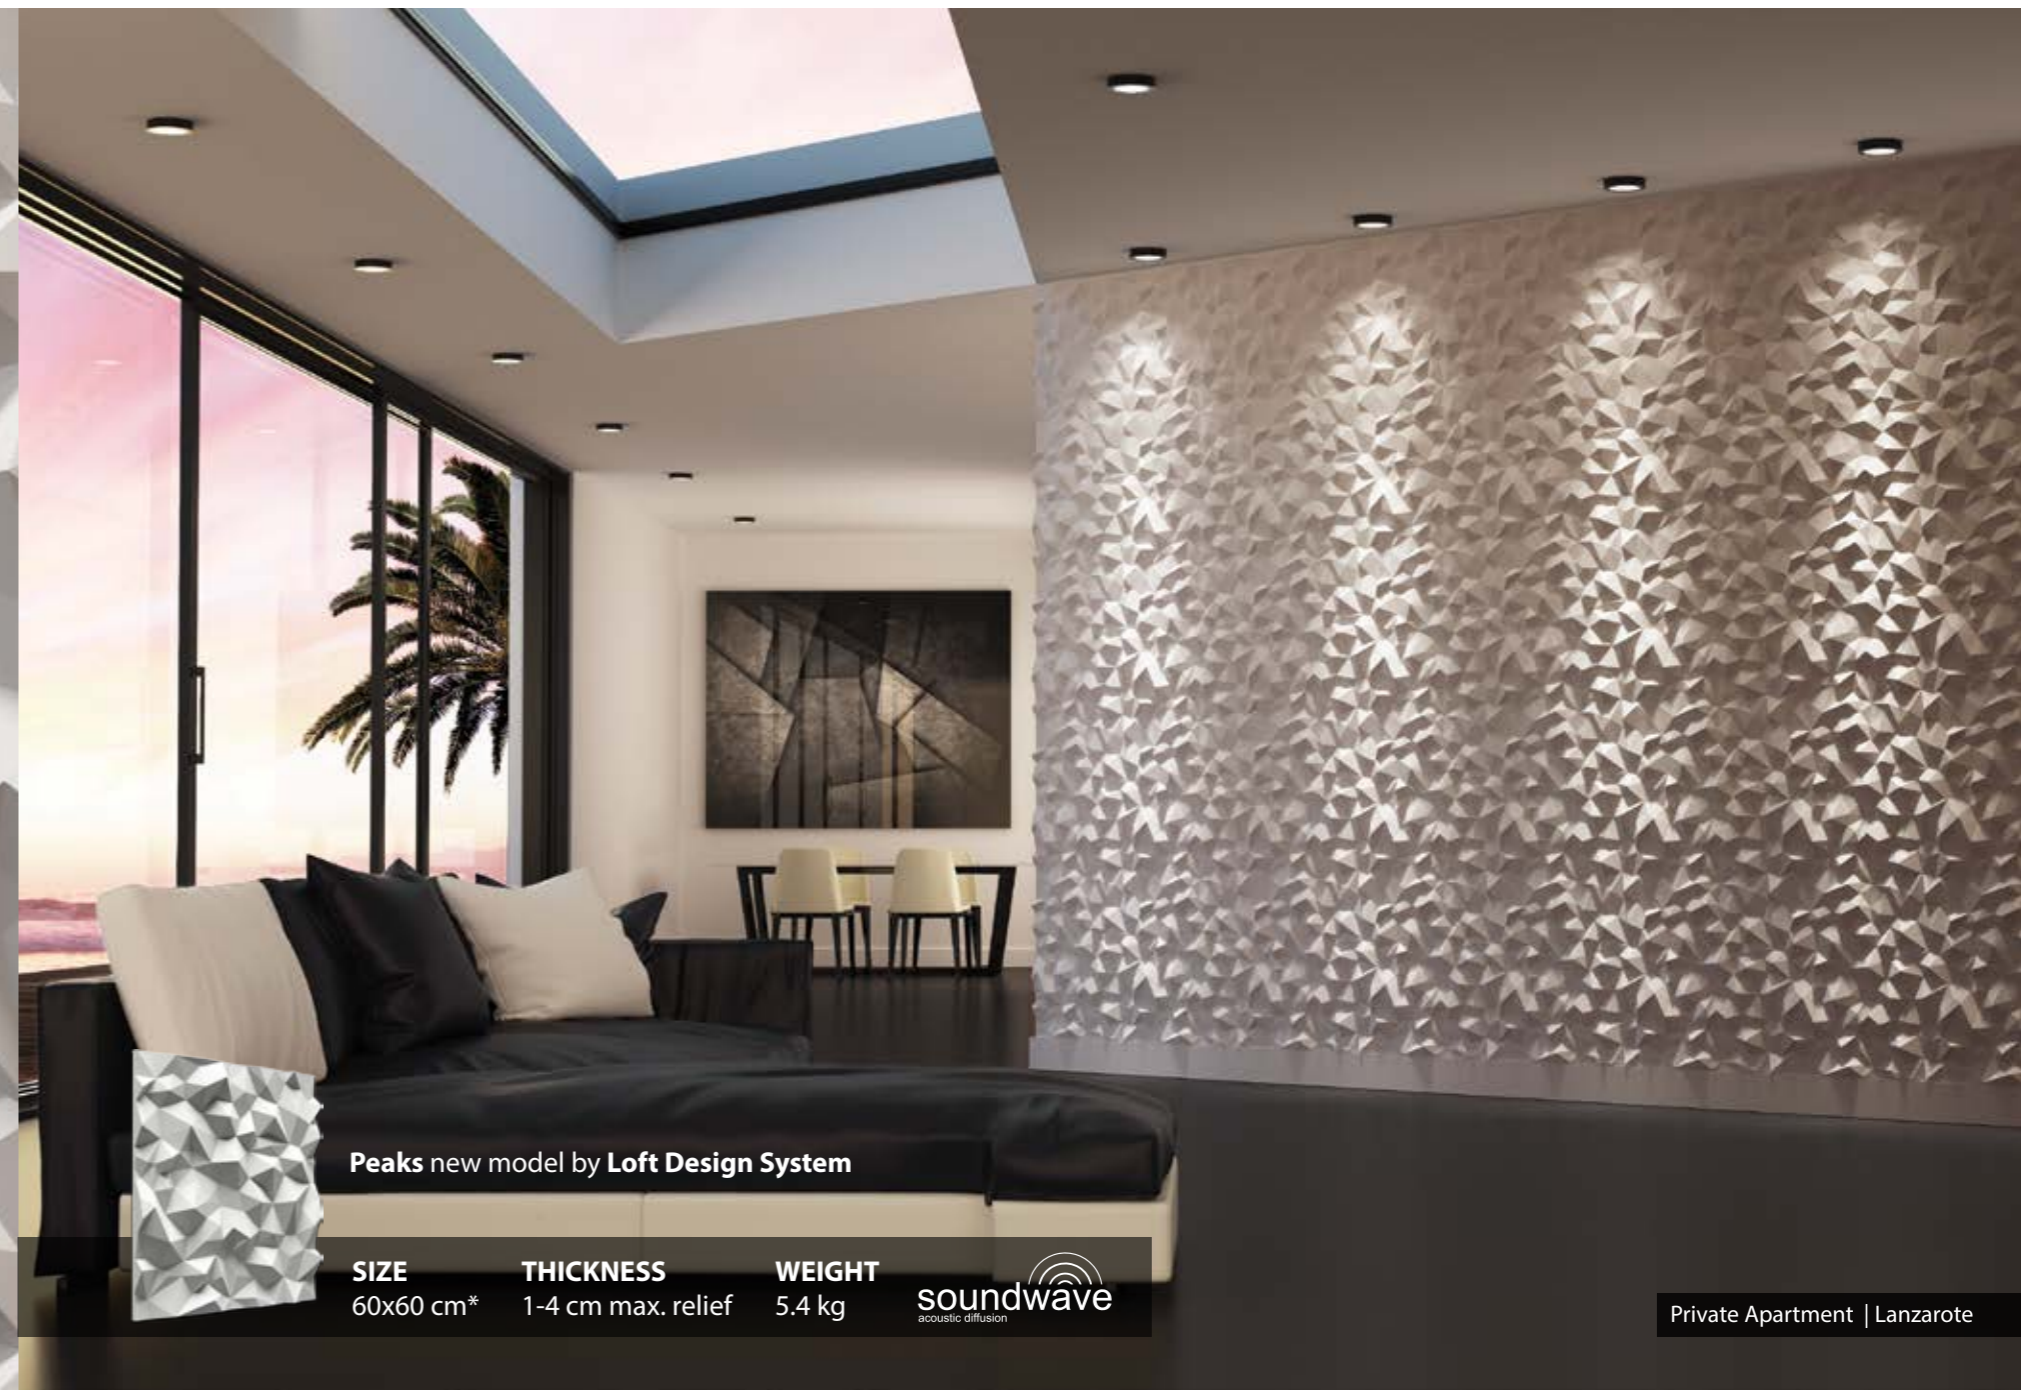

Peaks new model by Loft Design System

SIZE 60x60 cm*
THICKNESS 1-4 cm max. relief
WEIGHT 5.4 kg