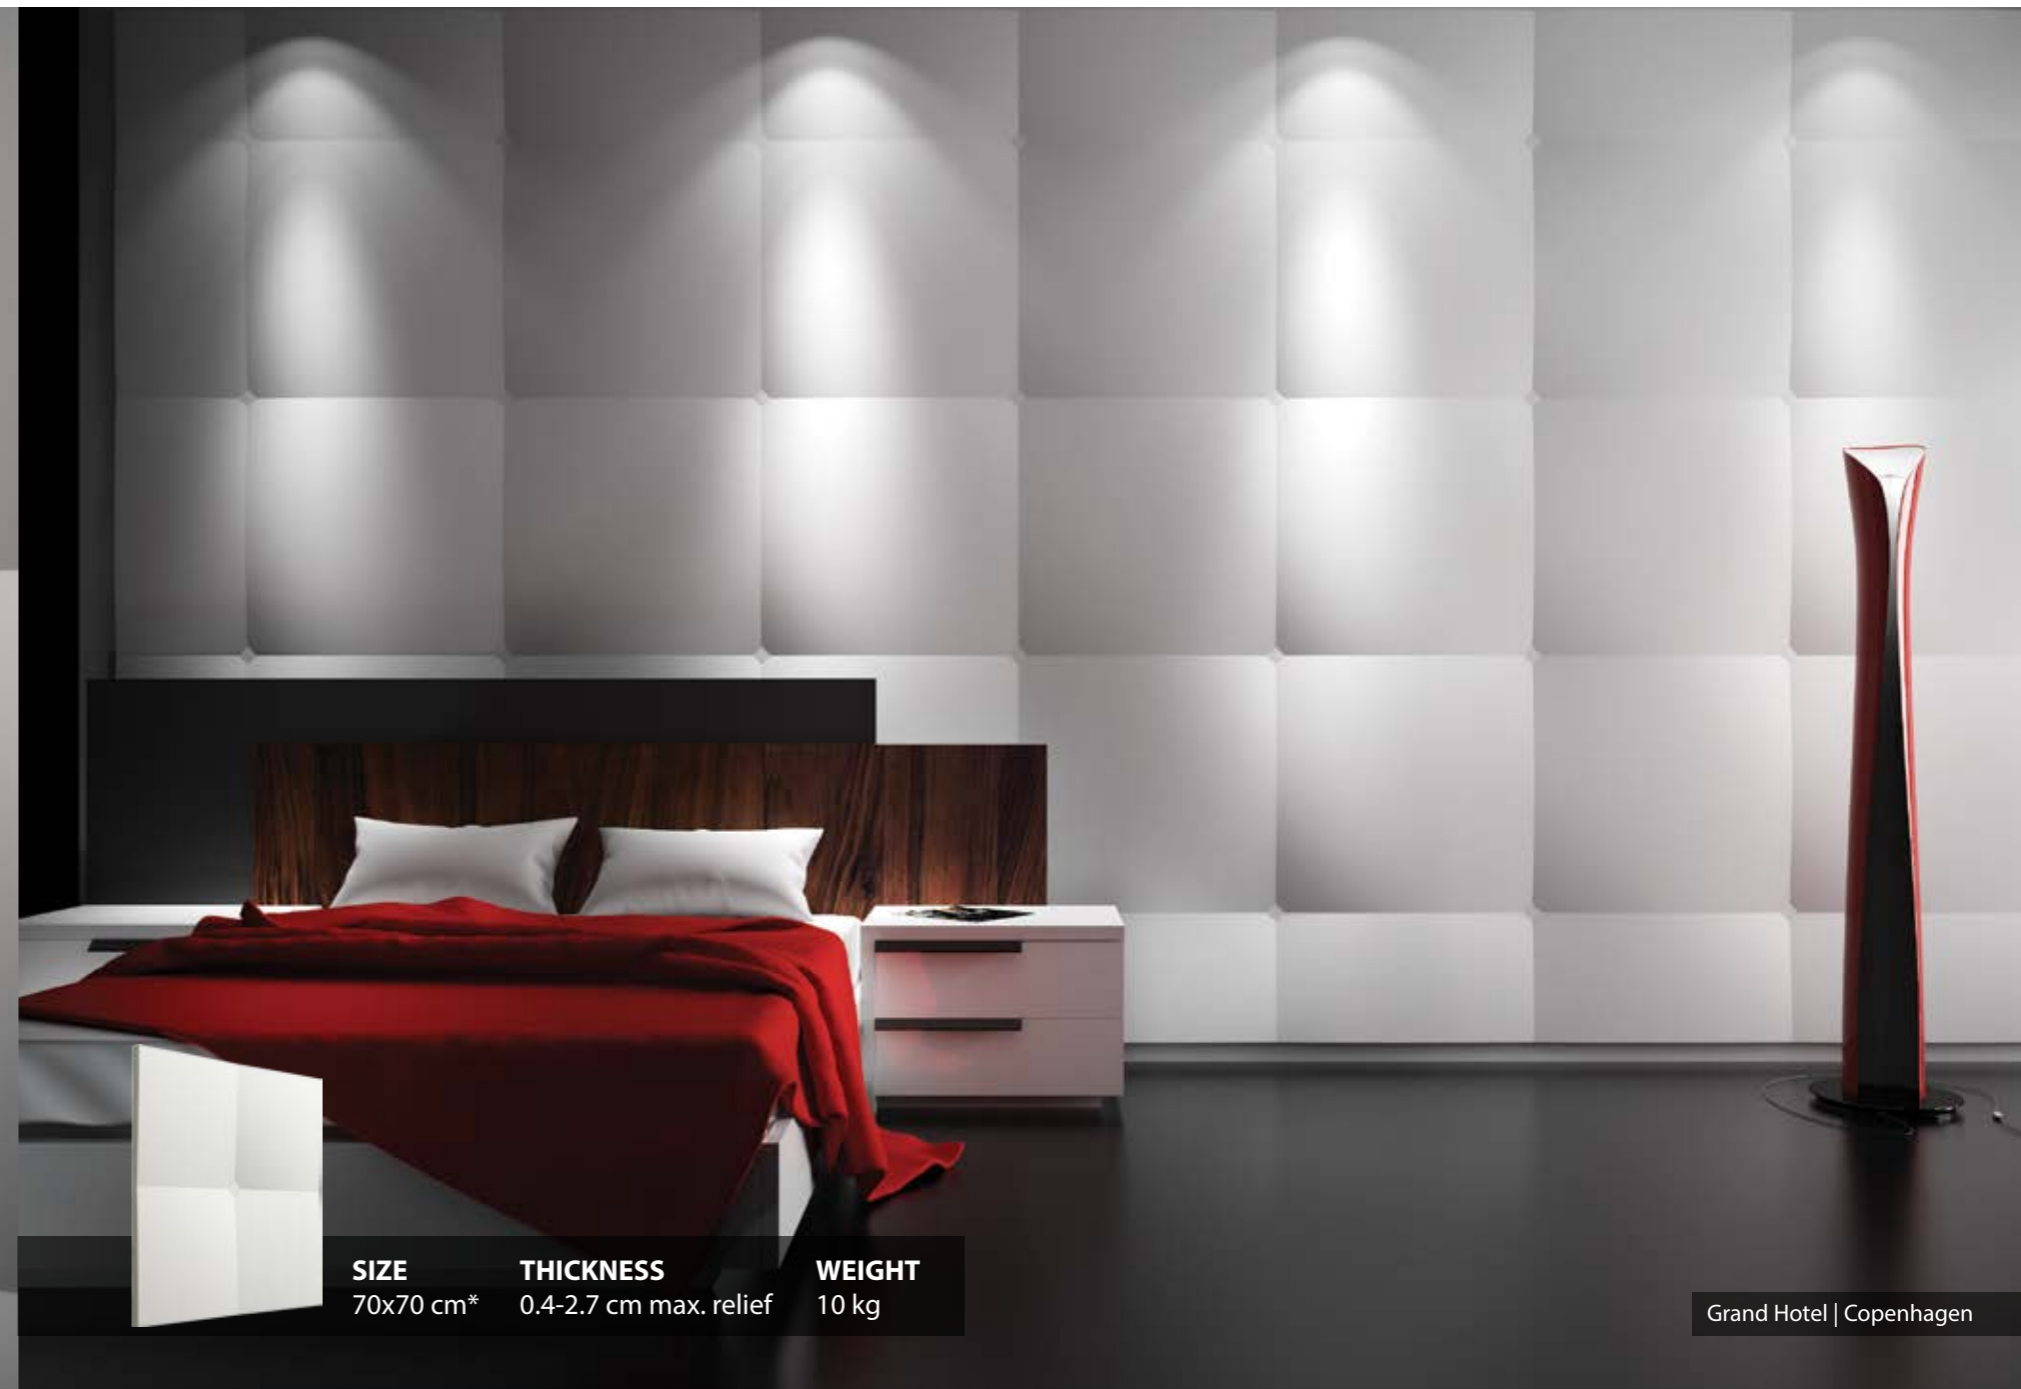

SIZE	THICKNESS	WEIGHT
70x70 cm*	0.4-2.7 cm max. relief	10 kg