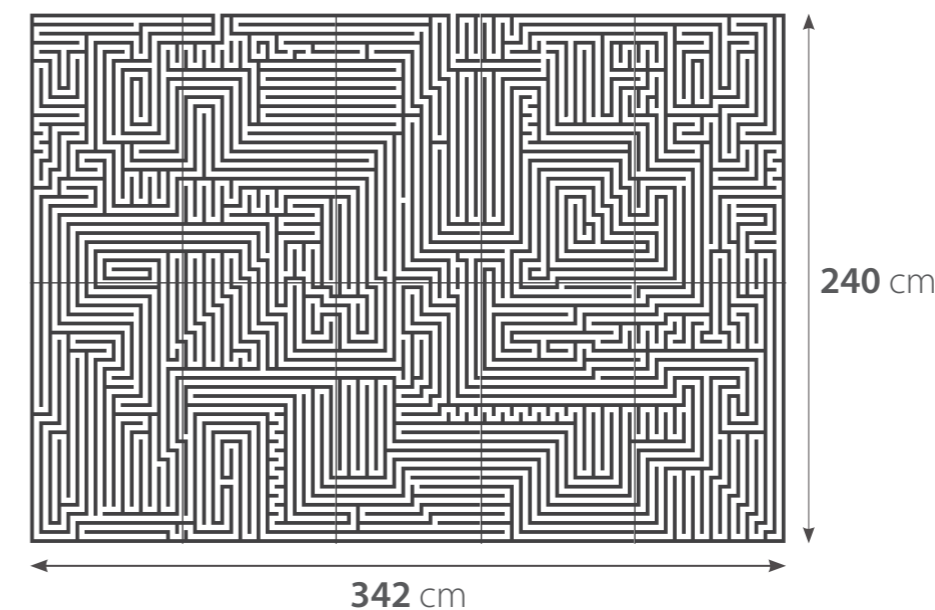

Mural™

by LOFT DESIGN SYSTEM

Genuine product with certificate of authenticity

Panel dimension	67x122 cm avg.
Overall dimension	342x240 cm
Quantity	10 pcs.
Thickness	1.6-2.9 cm max.

Loft Mural is our premium new Loft Design System experience for the most demanding customers. It is the perfect solution for spacious interiors. These large models are intended to be installed on large walls.