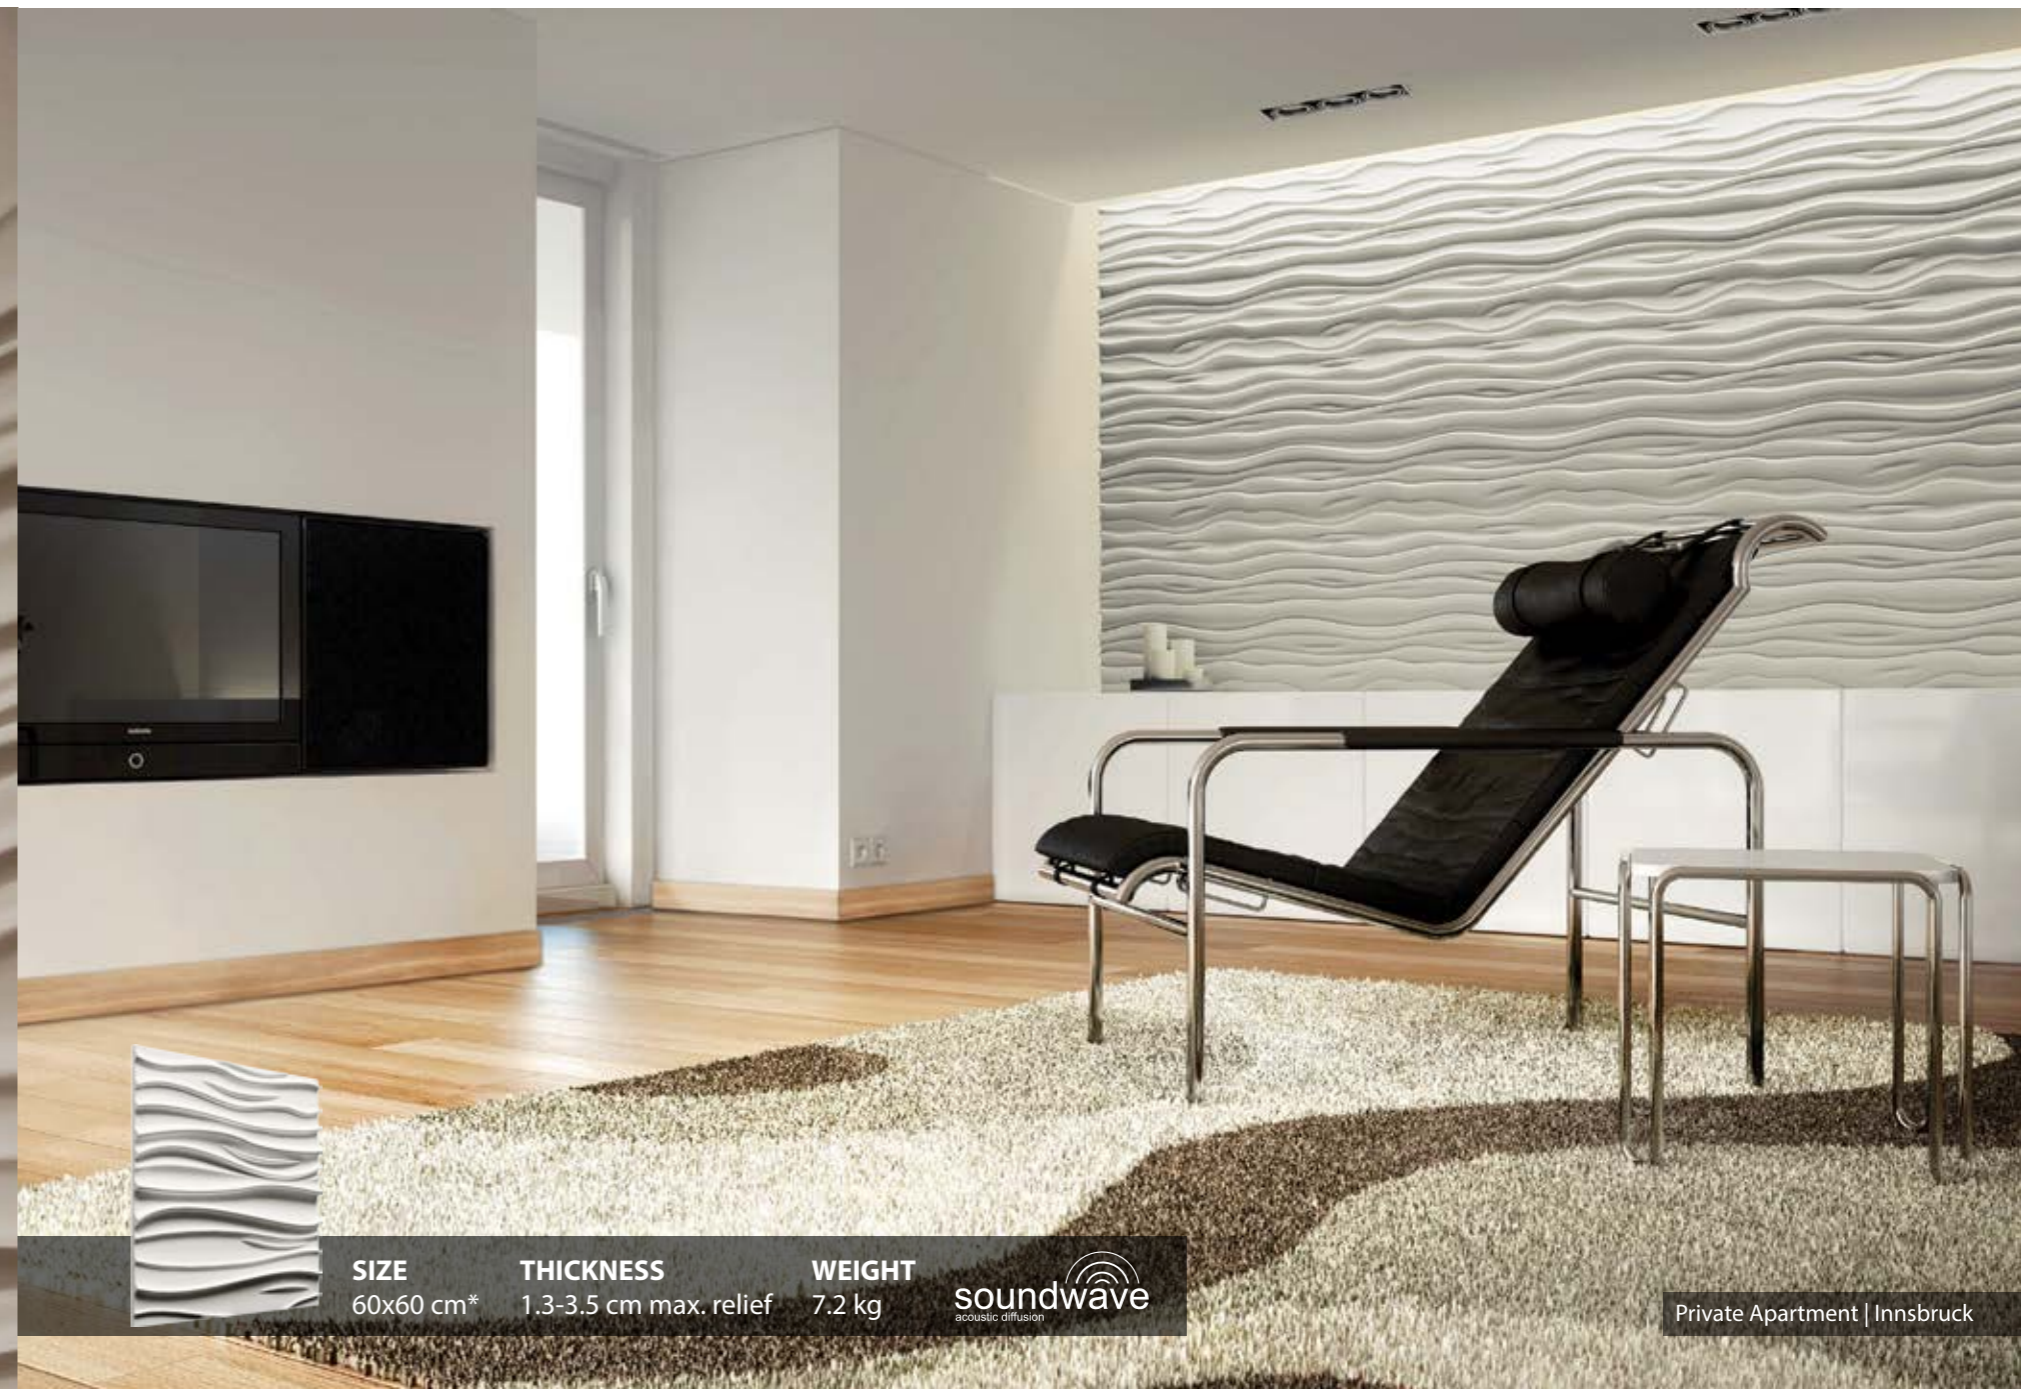

SIZE	THICKNESS	WEIGHT	
60x60 cm*	1.3-3.5 cm max. relief	7.2 kg