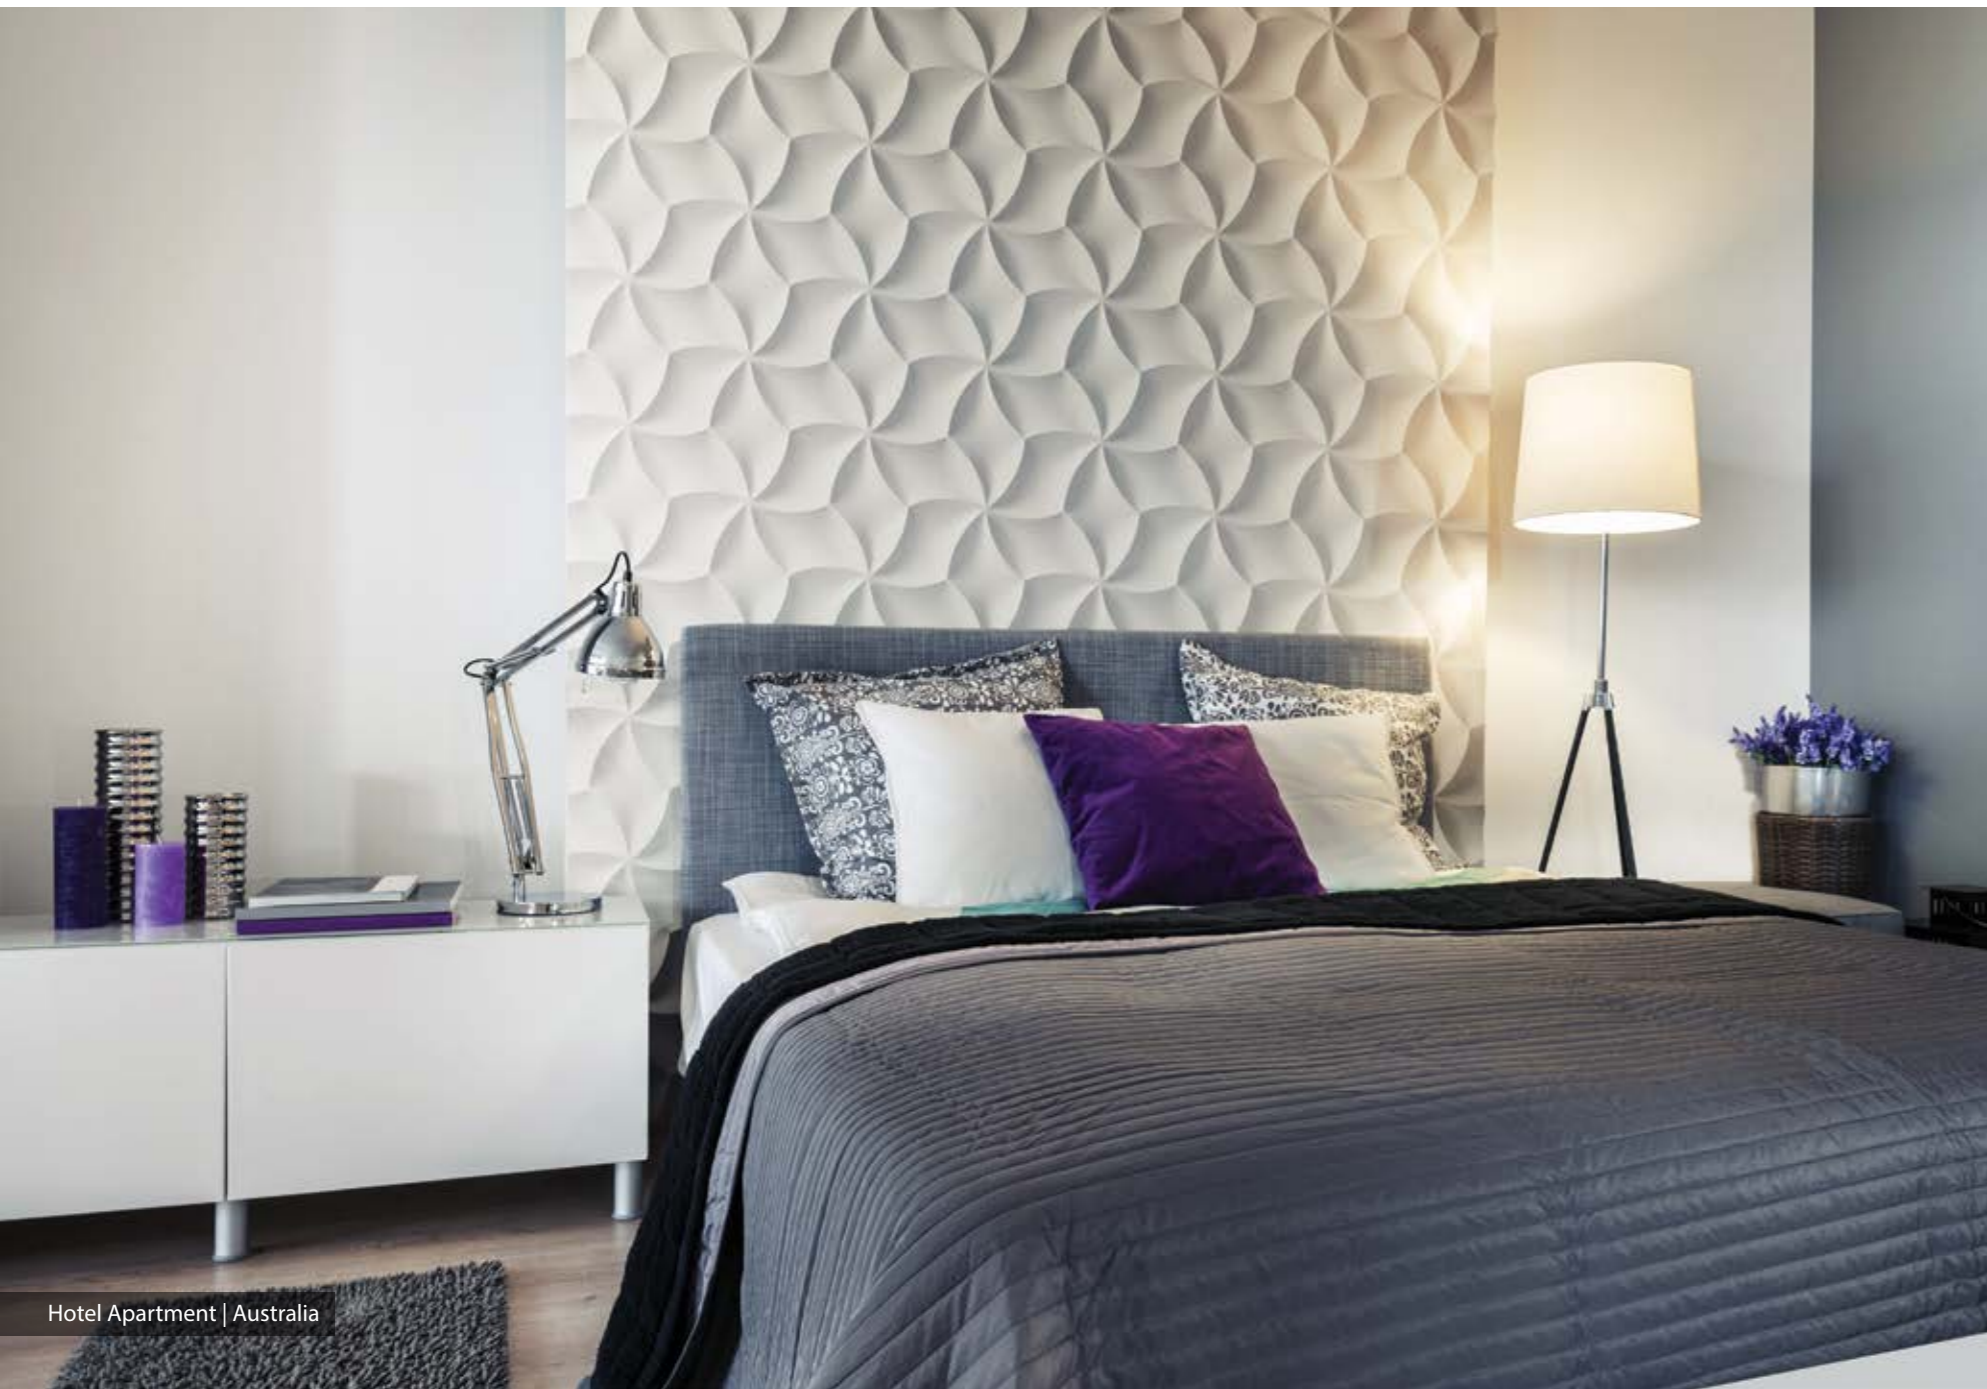

SIZE	THICKNESS	WEIGHT	
60x70 cm*	0.5-1.8 cm max. relief	5.2 kg	

SIZE	THICKNESS	WEIGHT	
57x100 cm*	0.5-2.8 cm max. relief	8 kg	

SIZE
60x60 cm*

THICKNESS
1-2.6 cm max. relief

WEIGHT
6.7 kg

Peaks new model by Loft Design System