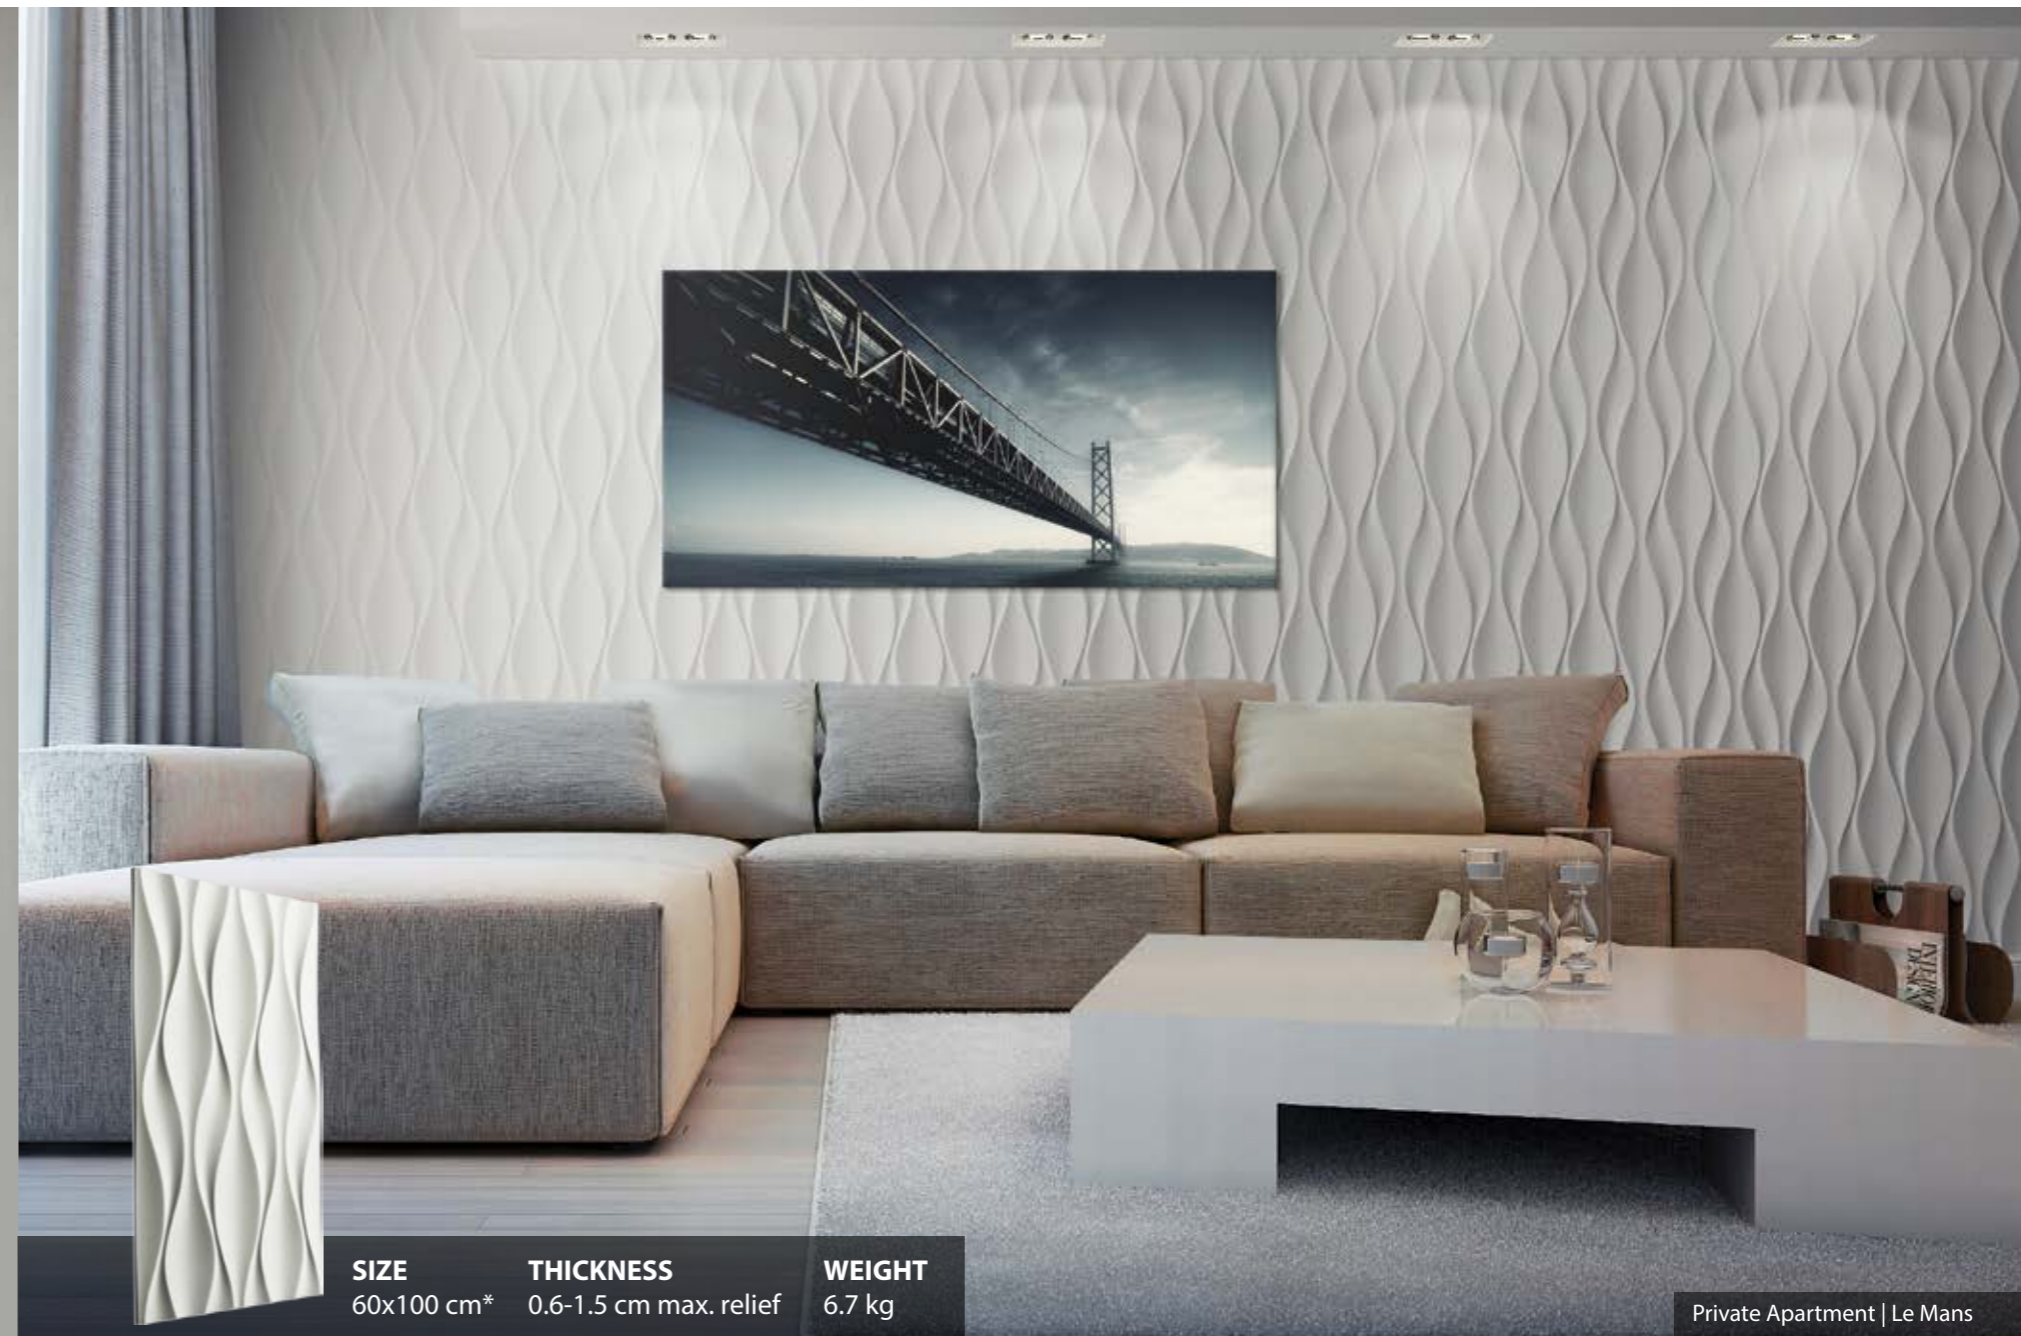

Private Apartment | Toronto

SIZE	THICKNESS	WEIGHT
60x60 cm*	1-1.7 cm max. relief	3.2 kg

Apartment | New York

SIZE	THICKNESS	WEIGHT
70x70 cm*	0.4-2.7 cm max. relief	10 kg

SIZE	THICKNESS	WEIGHT
60x60 cm*	1-3.5 cm max. relief	6.1 kg